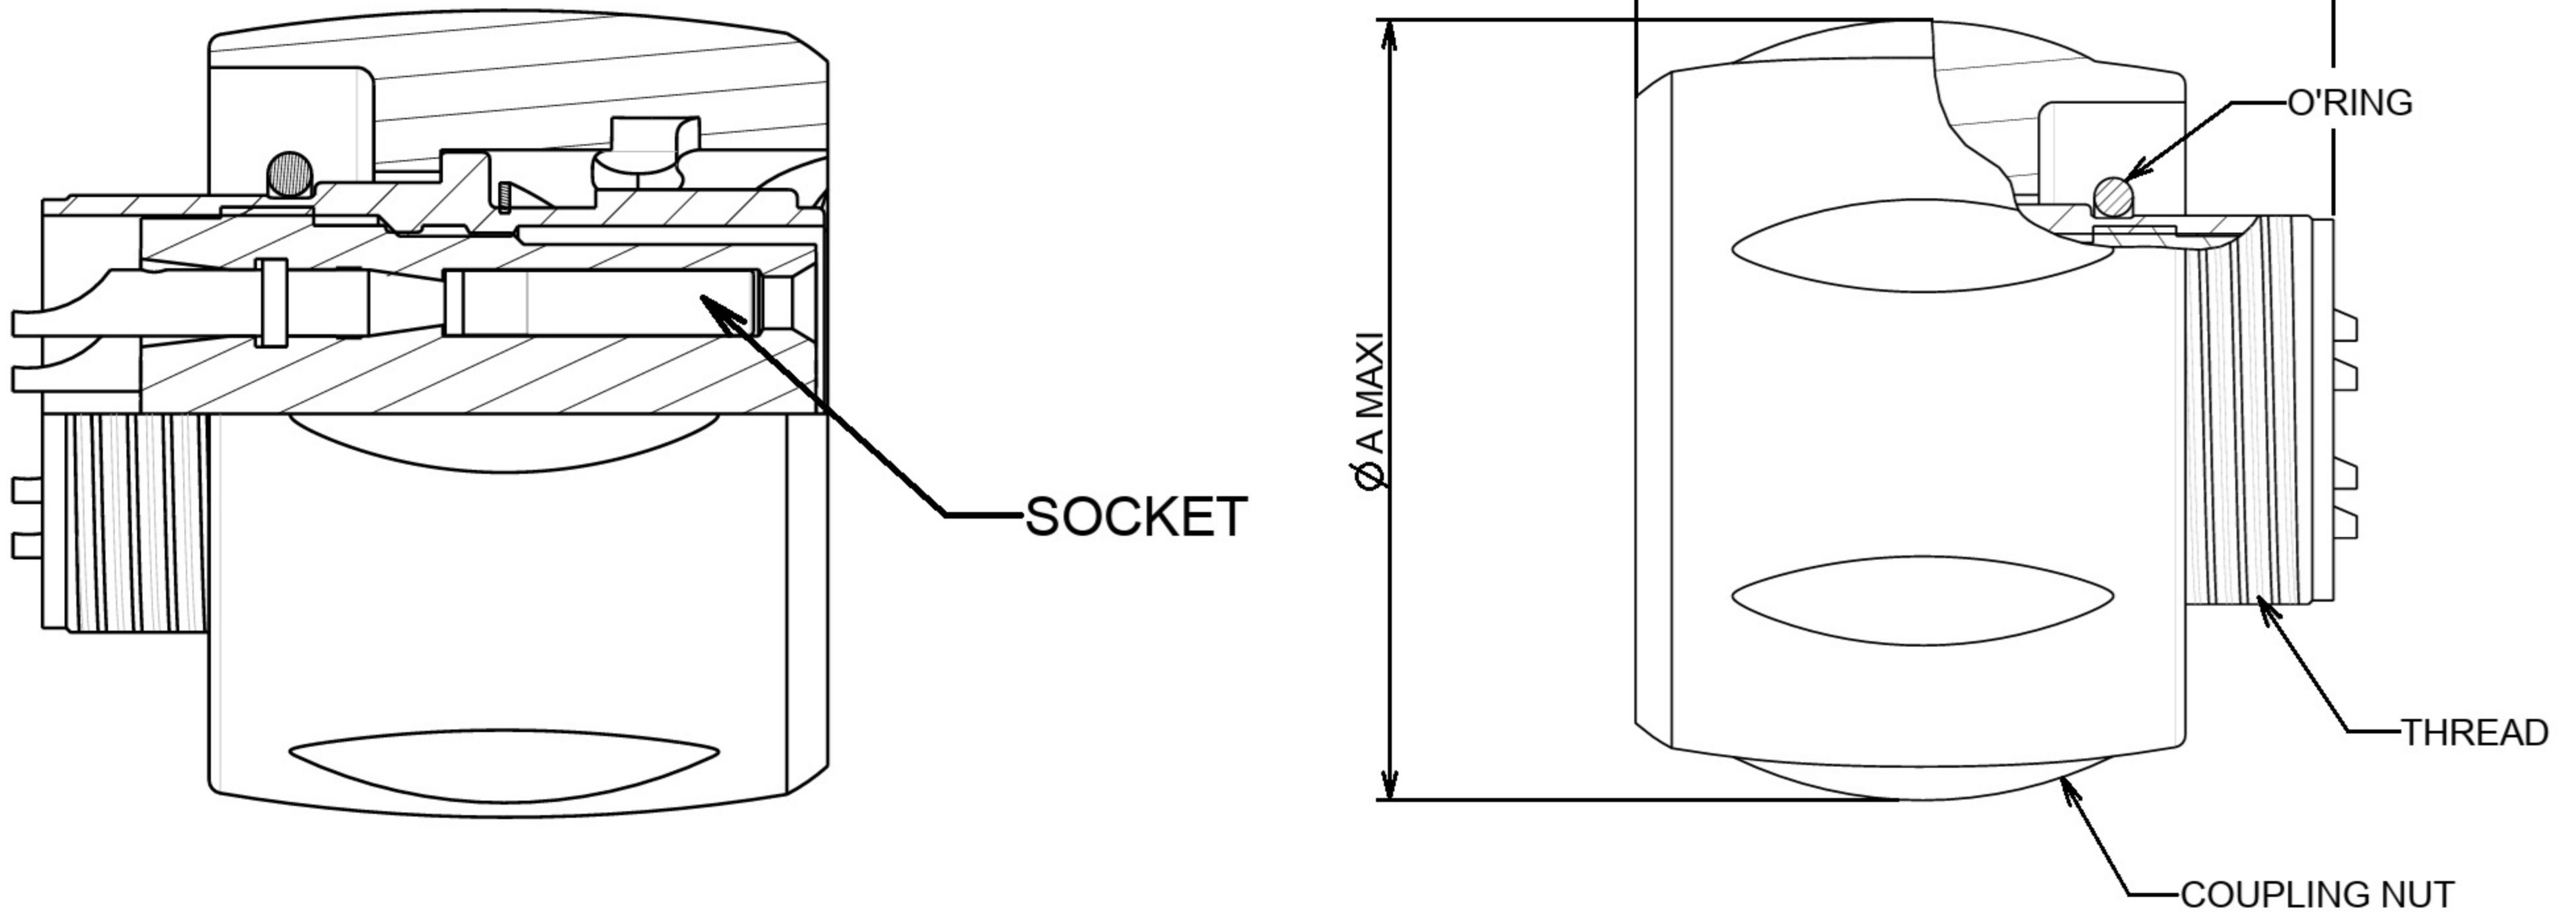

DIMENSIONS

FEMALE CONNECTOR

SHELL SIZE	Ø A MAXI	B MAXI	THREAD
14	35.10mm	23.60mm	13/16 20 UNEF CLASS 2A