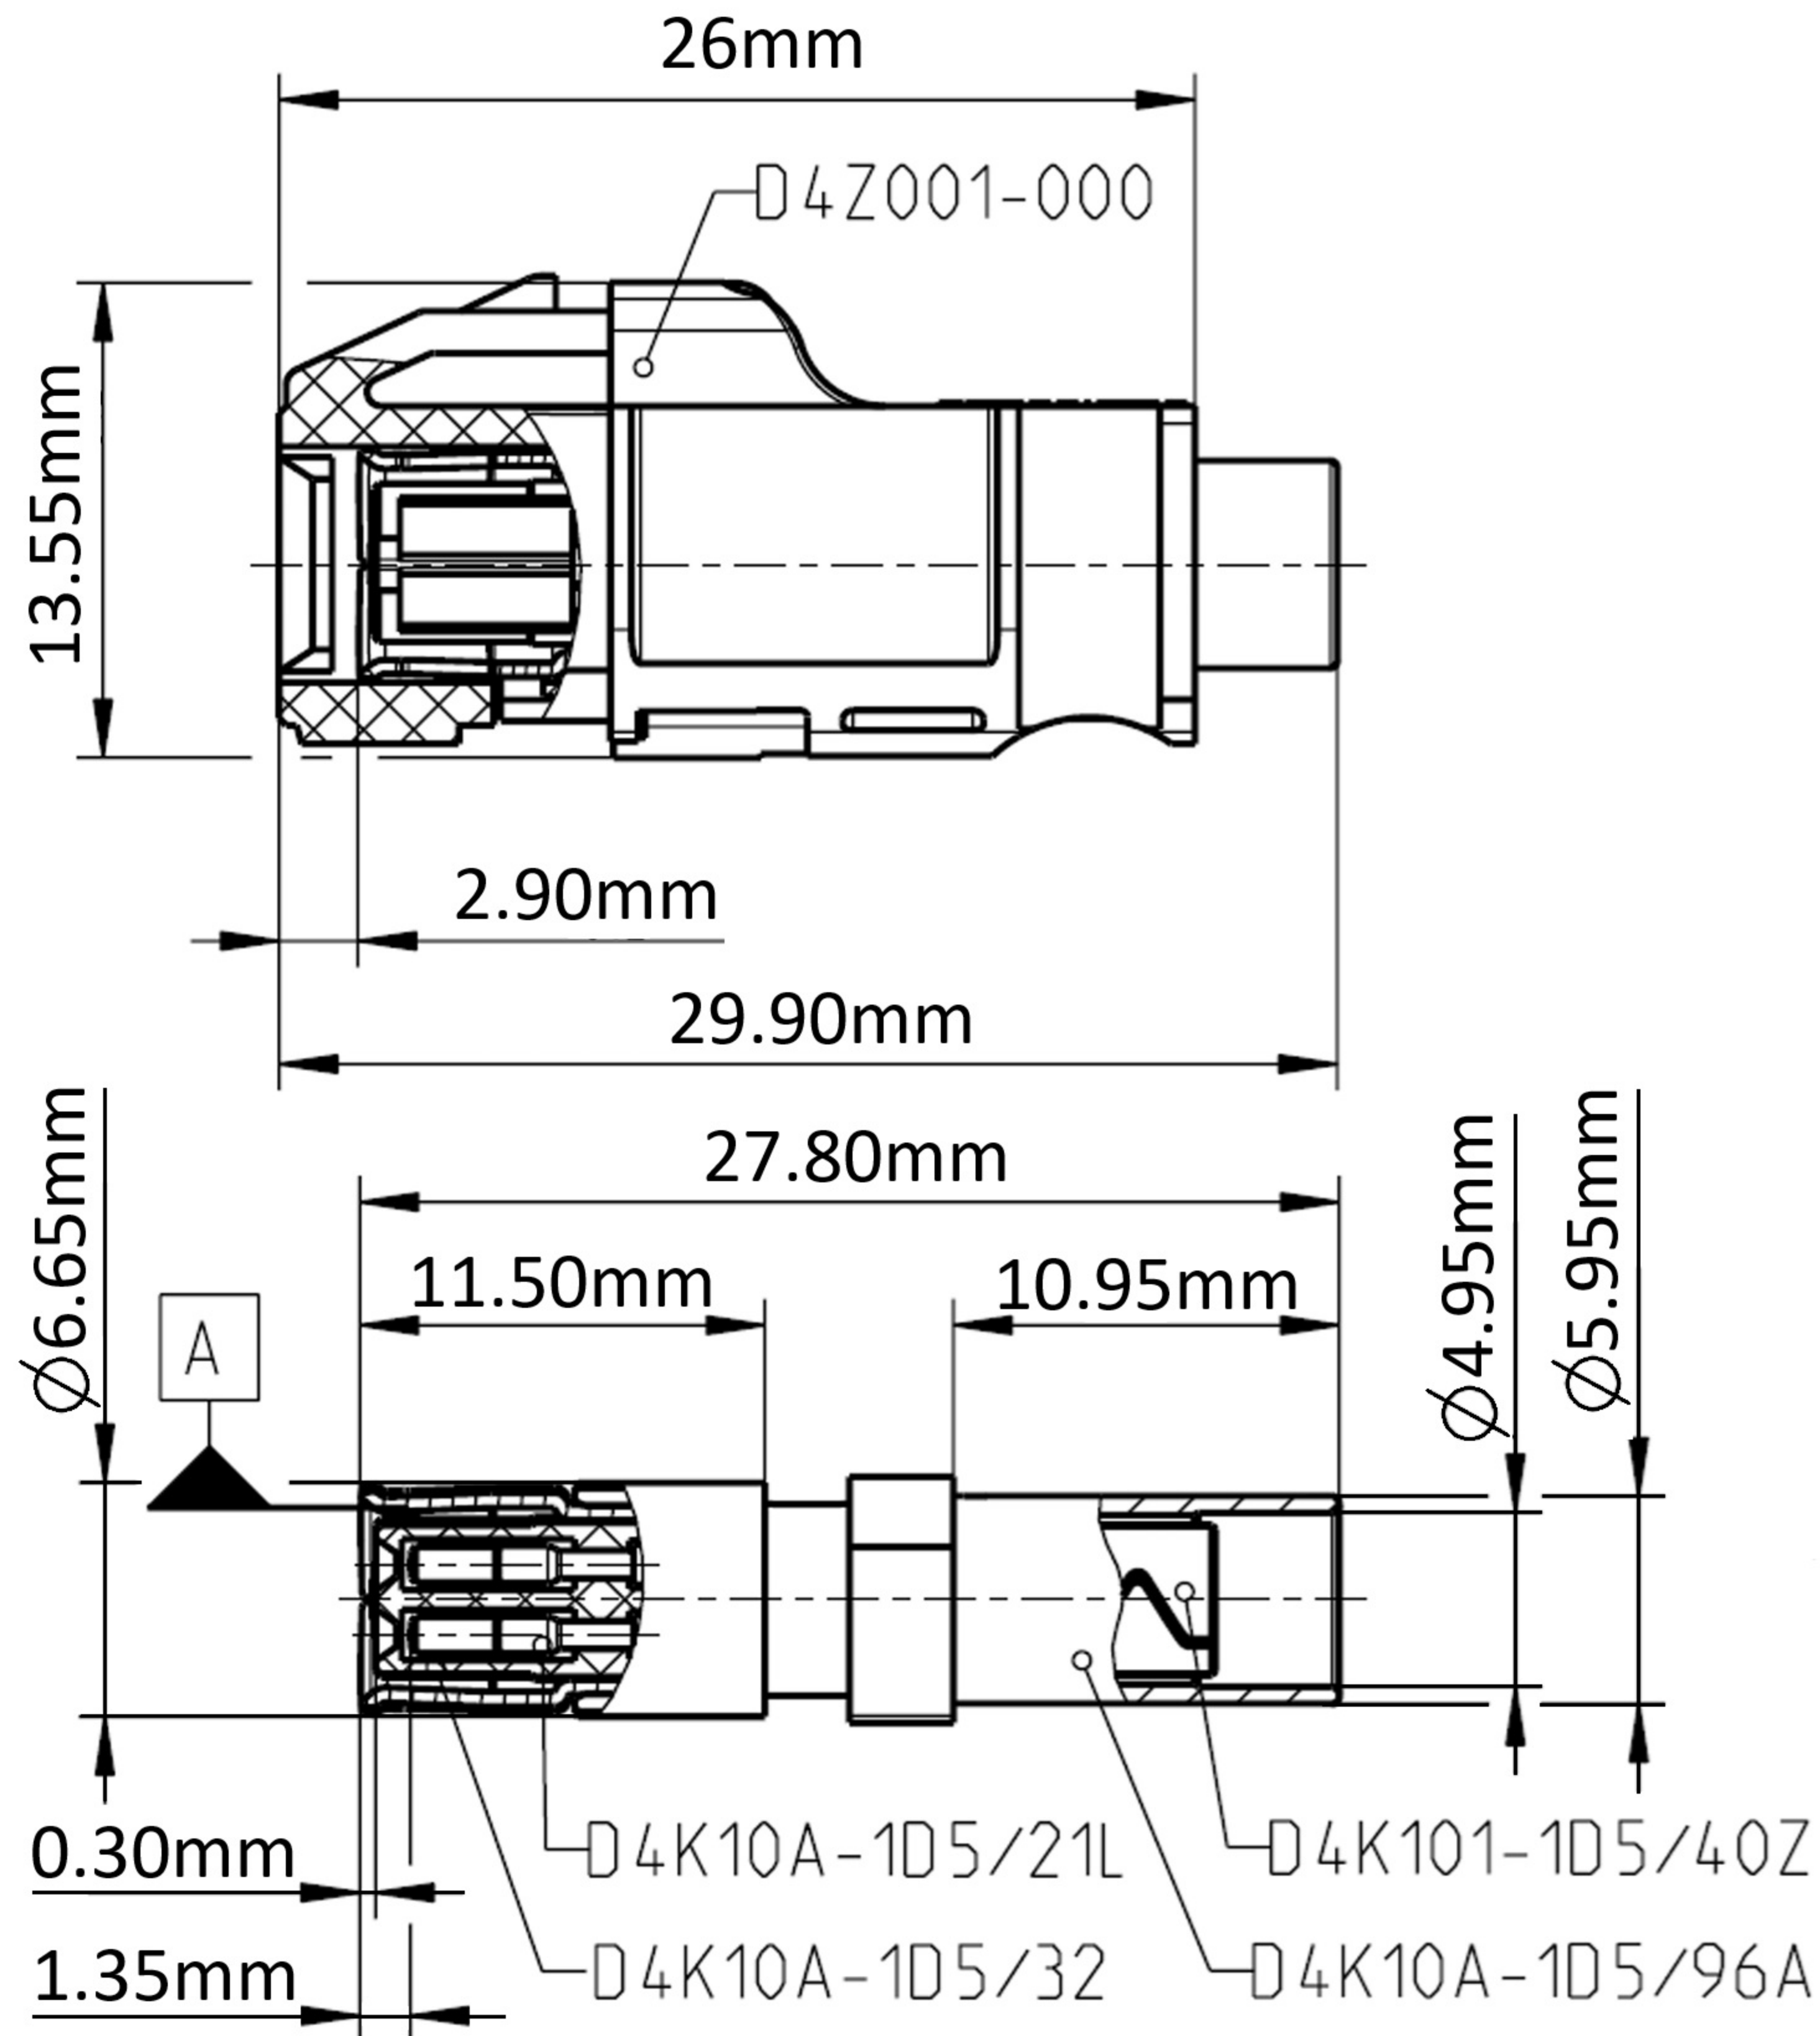

DIMENSIONS

Coding	Jack	Colour	RAL	Part-Number
E		green	sim. 6002	D4K10A-1D5A5-E