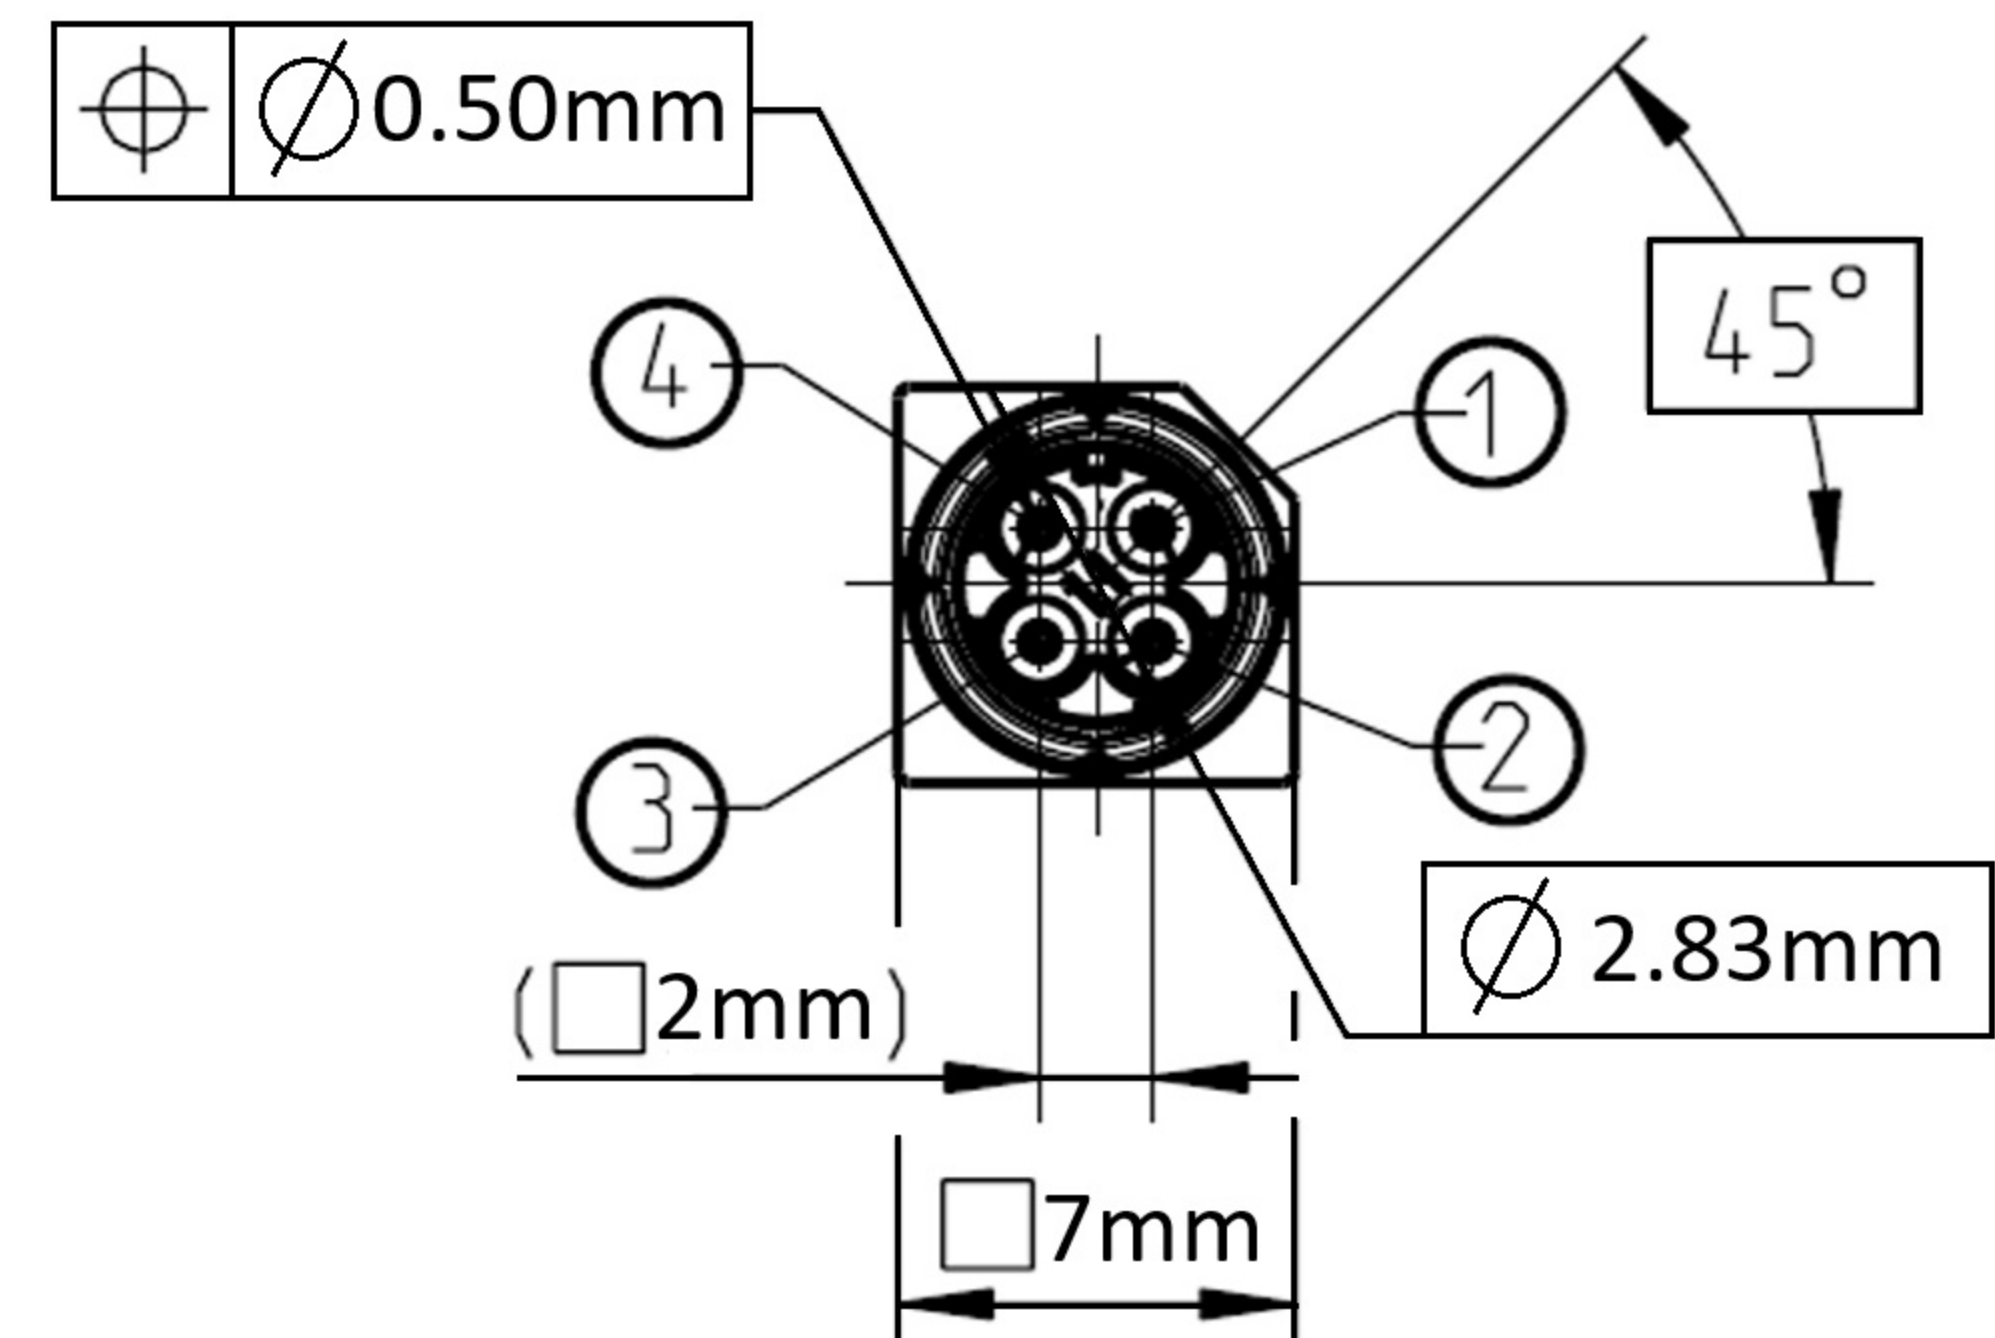

DIMENSIONS

Coding	Jack	Colour	RAL	Part-Number
E		green	sim. 6002	D4K10A-1D5A5-E