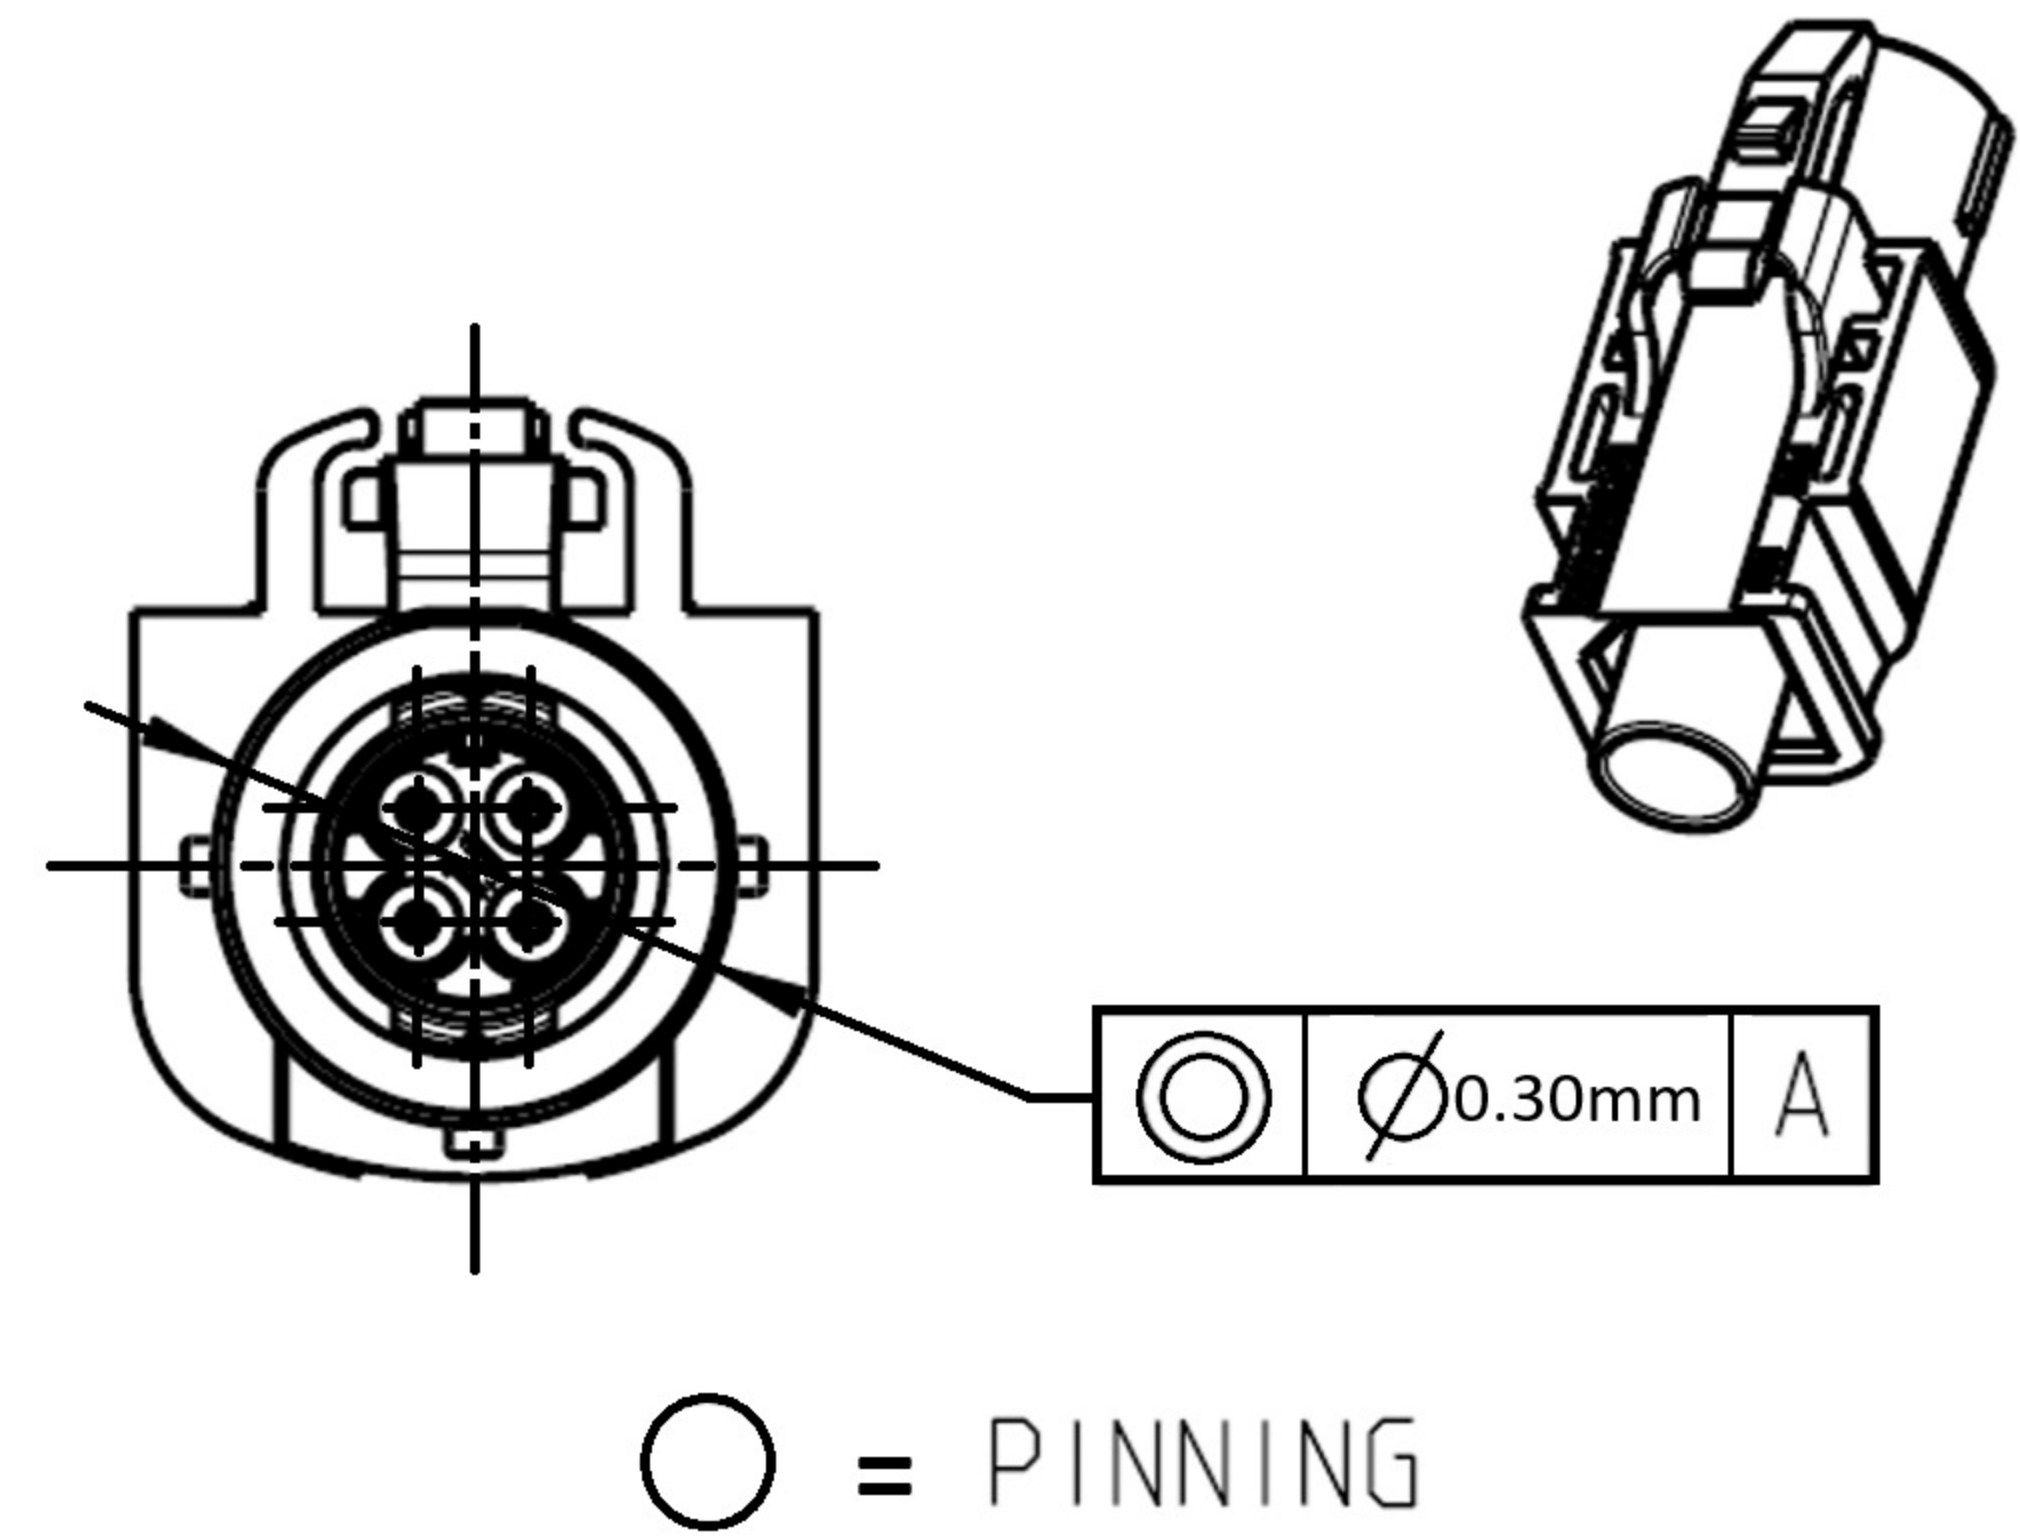

DIMENSIONS

Coding	Jack	Colour	RAL	Part-Number
E		green	sim. 6002	D4K10A-1D5A5-E