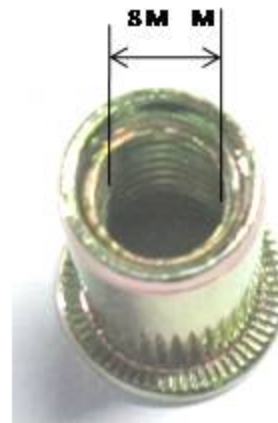

PARTS CATALOGUE

HW 1551

HMWS PART NUMBER

ORIGINAL MFG. PART NUMBER

M 8 RIVET NUT

DESCRIPTION

MATERIAL

**MILD
STEELS**

COLOR

SILVER

WEIGHT = 5.5 g

SPECIFICATION / FEATURES:

- **SPLINED BODY RIVET NUT**