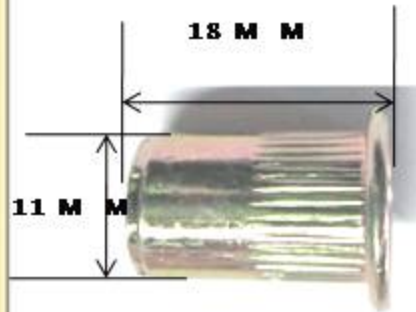

PARTS CATALOGUE

HW 1551

HMWS PART NUMBER

ORIGINAL MFG. PART NUMBER

M 8 RIVET NUT

DESCRIPTION

MATERIAL

**MILD
STEELS**

COLOR

SILVER

WEIGHT = 5.5 g

SPECIFICATION / FEATURES:

- **SPLINED BODY RIVET NUT**