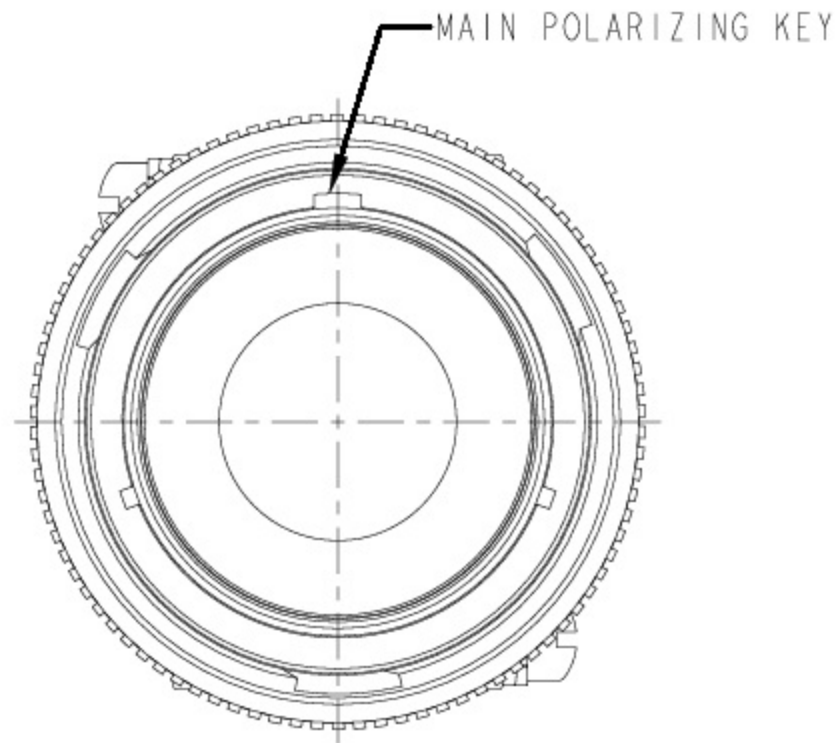

# DIMENSIONS

WITHOUT CABLE CLAMP ASSEMBLY

4 DATE CODE: IDENTIFIES THE YEAR, MONTH, DAY AND HOUR OF ASSEMBLY.  
 YEAR: FIRST AND SECOND DIGITS. (14=2014)  
 MONTH: THIRD DIGIT, EXCLUDING 1. A=JAN., B=FEB., C=MARCH... (K=OCT.)  
 DAY: FOURTH AND FIFTH DIGITS (14=14th DAY)  
 HOUR: SIXTH AND SEVENTH DIGITS (11=11AM)

3 MATERIAL:  
 ADAPTER: 6061-T6 ALUMINIUM ALLOY,  
 GROMMET: SILICONE VMQ (RED),  
 RETAINER RING: PA66 GF10.