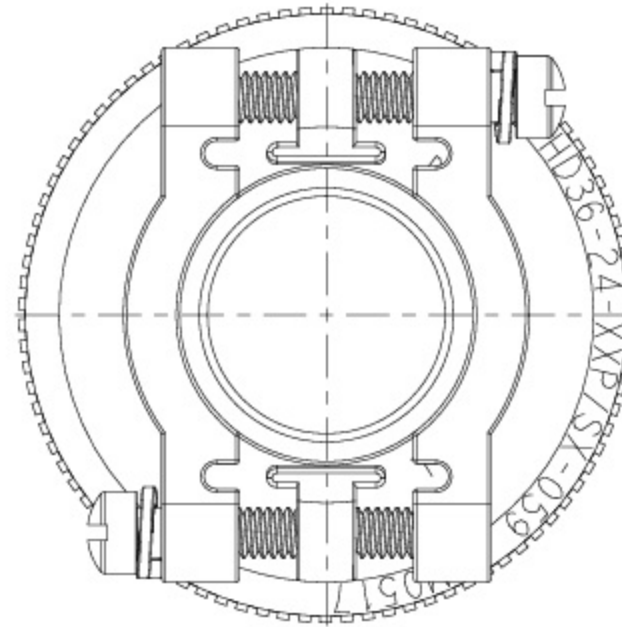

# DIMENSIONS

WITHOUT CABLE CLAMP ASSEMBLY

4 DATE CODE: IDENTIFIES THE YEAR, MONTH, DAY AND HOUR OF ASSEMBLY.  
 YEAR: FIRST AND SECOND DIGITS. (14=2014)  
 MONTH: THIRD DIGIT, EXCLUDING 1. A=JAN., B=FEB., C=MARCH... (K=OCT.)  
 DAY: FOURTH AND FIFTH DIGITS (14=14th DAY)  
 HOUR: SIXTH AND SEVENTH DIGITS (11=11AM)

3 MATERIAL:  
 ADAPTER: 6061-T6 ALUMINIUM ALLOY,  
 GROMMET: SILICONE VMQ (RED),  
 RETAINER RING: PA66 GF10.