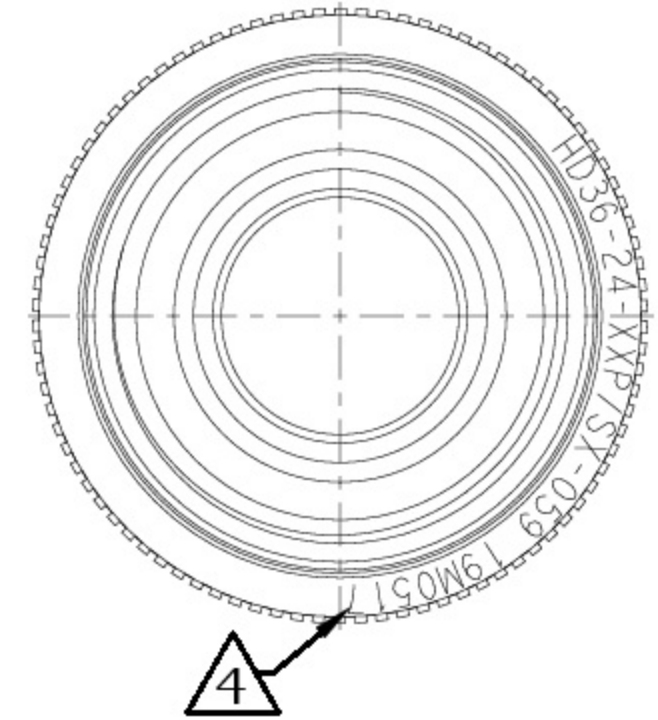

# DIMENSIONS

WITHOUT CABLE CLAMP ASSEMBLY

4 DATE CODE: IDENTIFIES THE YEAR, MONTH, DAY AND HOUR OF ASSEMBLY.  
 YEAR: FIRST AND SECOND DIGITS. (14=2014)  
 MONTH: THIRD DIGIT, EXCLUDING 1. A=JAN., B=FEB., C=MARCH... (K=OCT.)  
 DAY: FOURTH AND FIFTH DIGITS (14=14th DAY)  
 HOUR: SIXTH AND SEVENTH DIGITS (11=11AM)

3 MATERIAL:  
 ADAPTER: 6061-T6 ALUMINIUM ALLOY,  
 GROMMET: SILICONE VMQ (RED),  
 RETAINER RING: PA66 GF10.