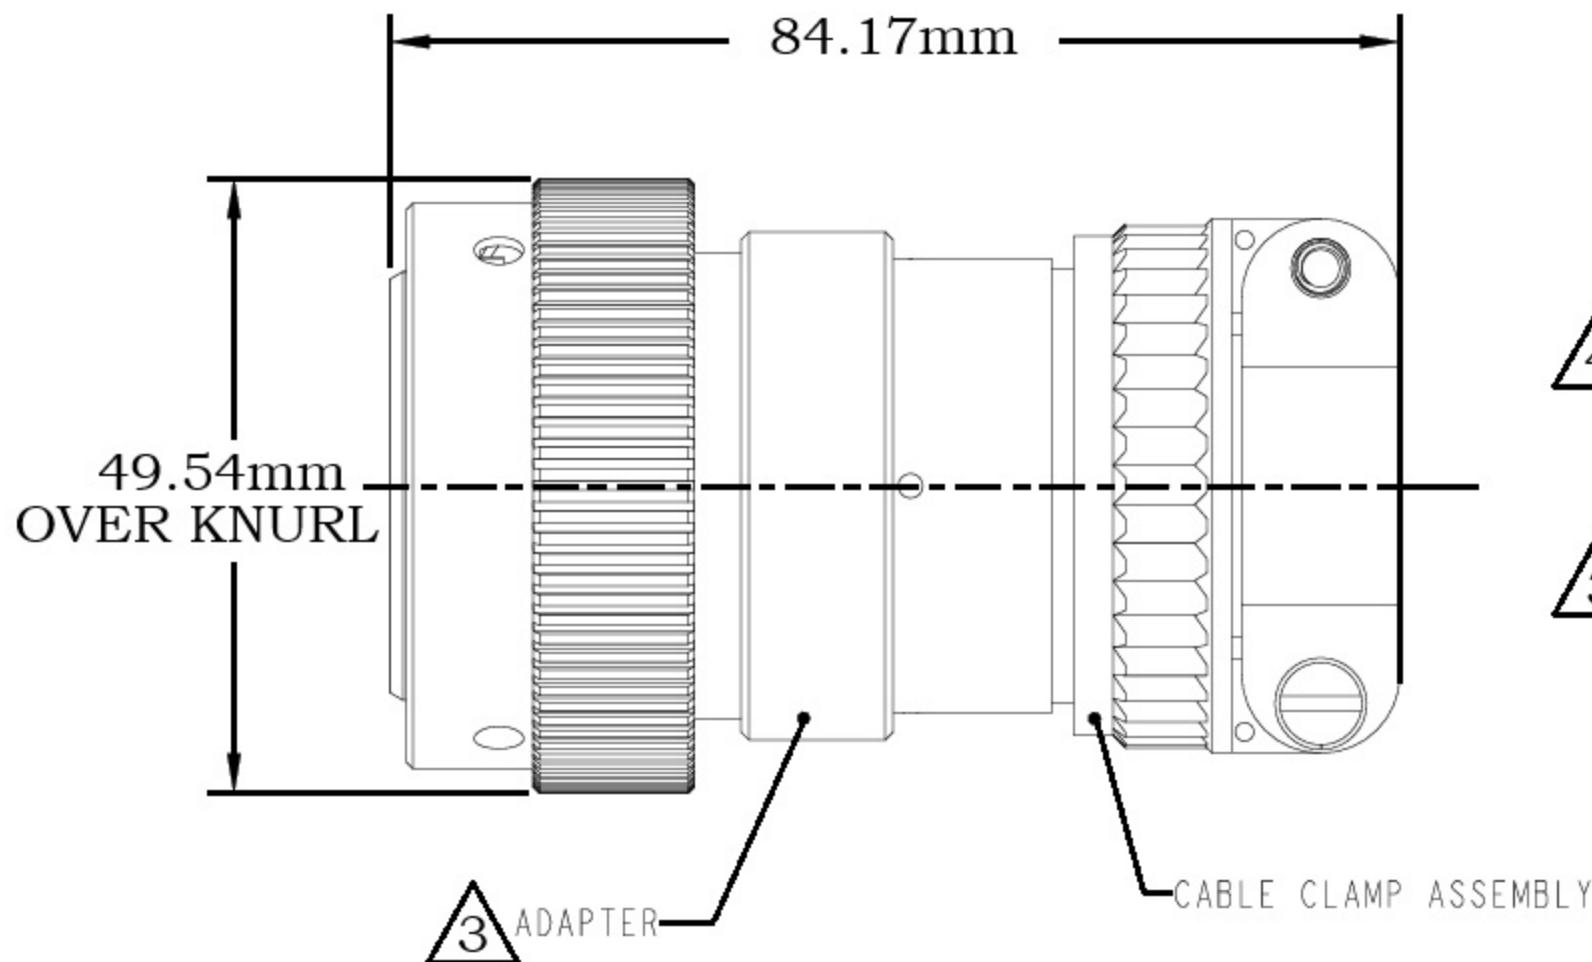

# DIMENSIONS

WITHOUT CABLE CLAMP ASSEMBLY

4 DATE CODE: IDENTIFIES THE YEAR, MONTH, DAY AND HOUR OF ASSEMBLY.  
 YEAR: FIRST AND SECOND DIGITS. (14=2014)  
 MONTH: THIRD DIGIT, EXCLUDING 1. A=JAN., B=FEB., C=MARCH... (K=OCT.)  
 DAY: FOURTH AND FIFTH DIGITS (14=14th DAY)  
 HOUR: SIXTH AND SEVENTH DIGITS (11=11AM)

3 MATERIAL:  
 ADAPTER: 6061-T6 ALUMINIUM ALLOY,  
 GROMMET: SILICONE VMQ (RED),  
 RETAINER RING: PA66 GF10.