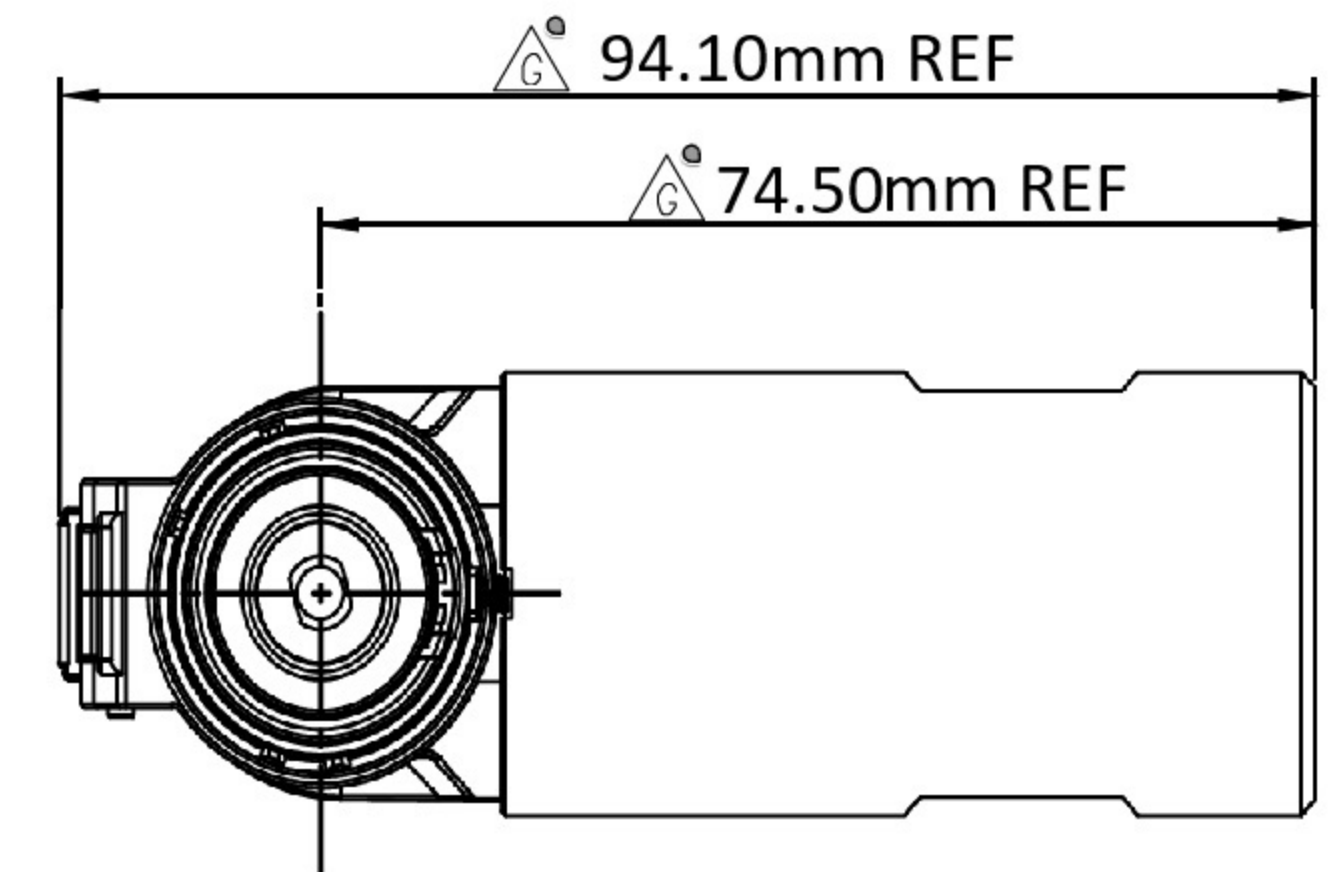

DIMENSIONS

Ordering Information

PL28	X	-	30	1	-	70
	\triangle Key & Color			HVIL		Cable Size
	"X", Orange			0, No HVIL		"70"=70mm ²
	"Y", Black			1, With HVIL		"50"=50mm ²
	"U", Yellow					"35"=35mm ²
	"V", Green					
	"W", Red					
	"T", Blue					

P/N	Model NO.	Accepted Wire OD
AC-HA000856	PL28Y-301-70	19.5mm ± 0.5mm