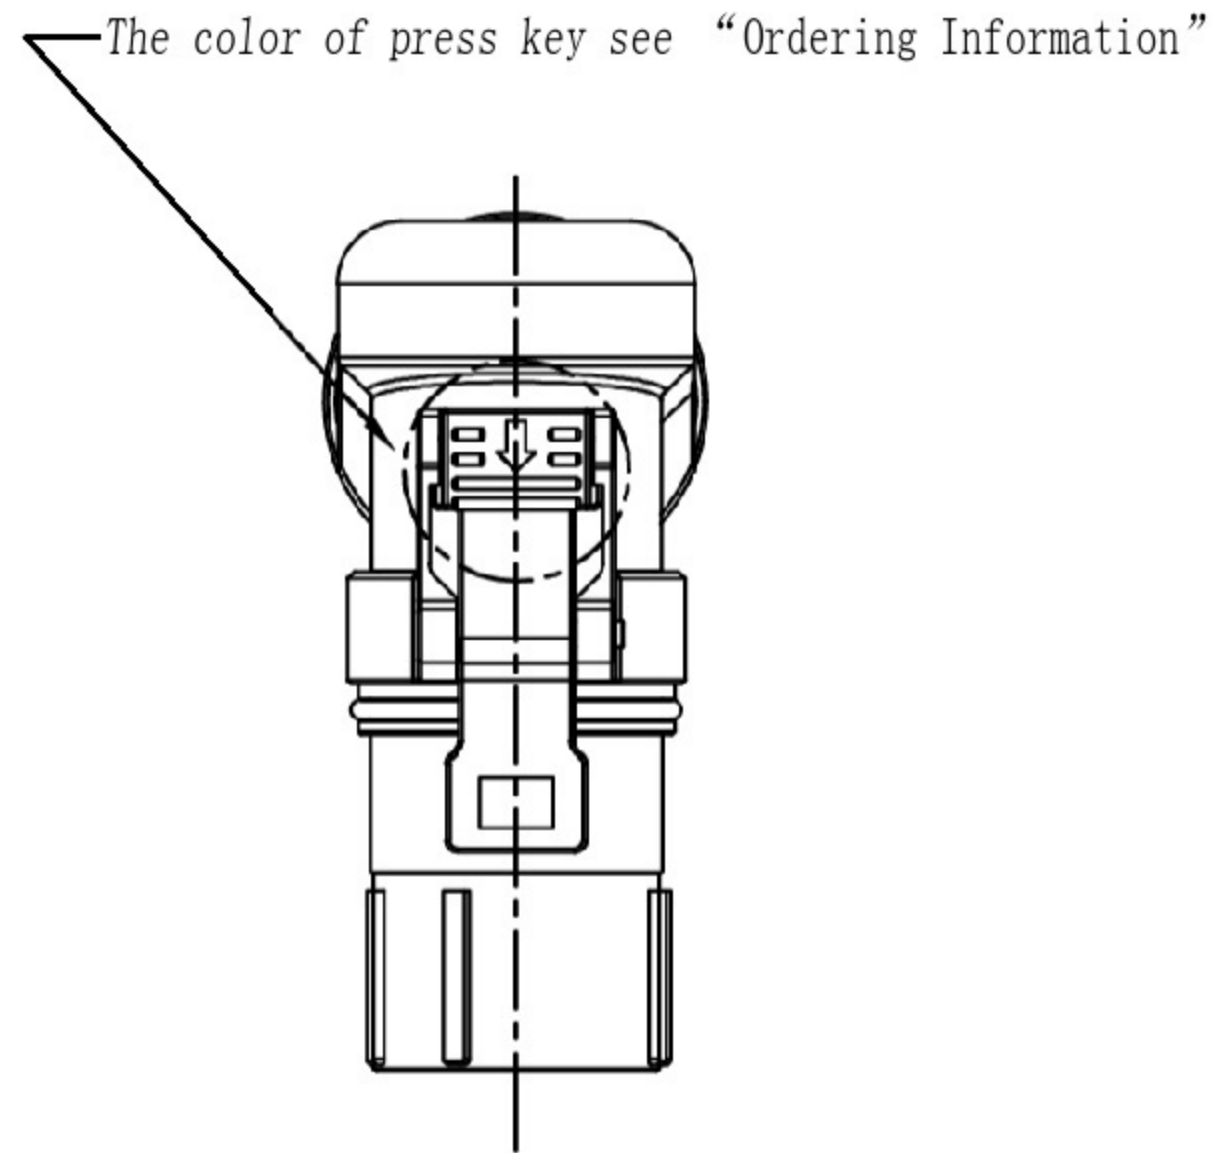

DIMENSIONS

Ordering Information

PL28	X	-	30	1	-	70
	\triangle Key & Color			HVIL		Cable Size
	"X", Orange			0, No HVIL		"70"=70mm ²
	"Y", Black			1, With HVIL		"50"=50mm ²
	"U", Yellow					"35"=35mm ²
	"V", Green					
	"W", Red					
	"T", Blue					

P/N	Model NO.	Accepted Wire OD
AC-HA000856	PL28Y-301-70	19.5mm ± 0.5mm