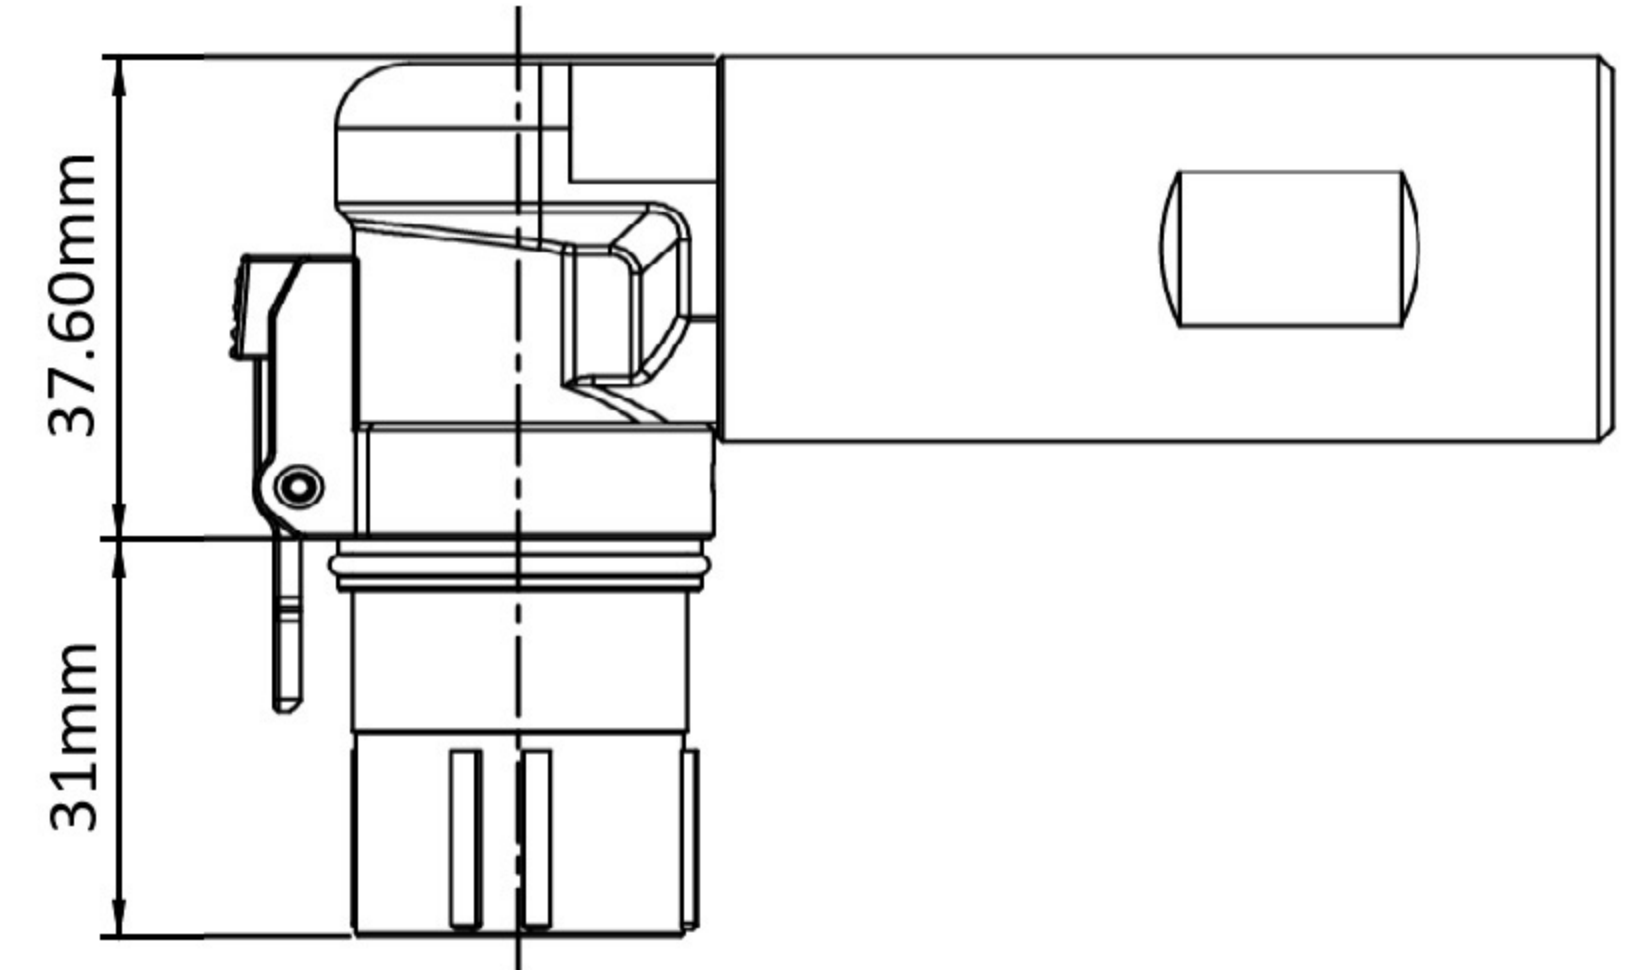

DIMENSIONS

Ordering Information

PL28	X	-	30	1	-	70
	\triangle Key & Color			HVIL		Cable Size
	"X", Orange			0, No HVIL		"70"=70mm ²
	"Y", Black			1, With HVIL		"50"=50mm ²
	"U", Yellow					"35"=35mm ²
	"V", Green					
	"W", Red					
	"T", Blue					

P/N	Model NO.	Accepted Wire OD
AC-HA000856	PL28Y-301-70	19.5mm ± 0.5mm