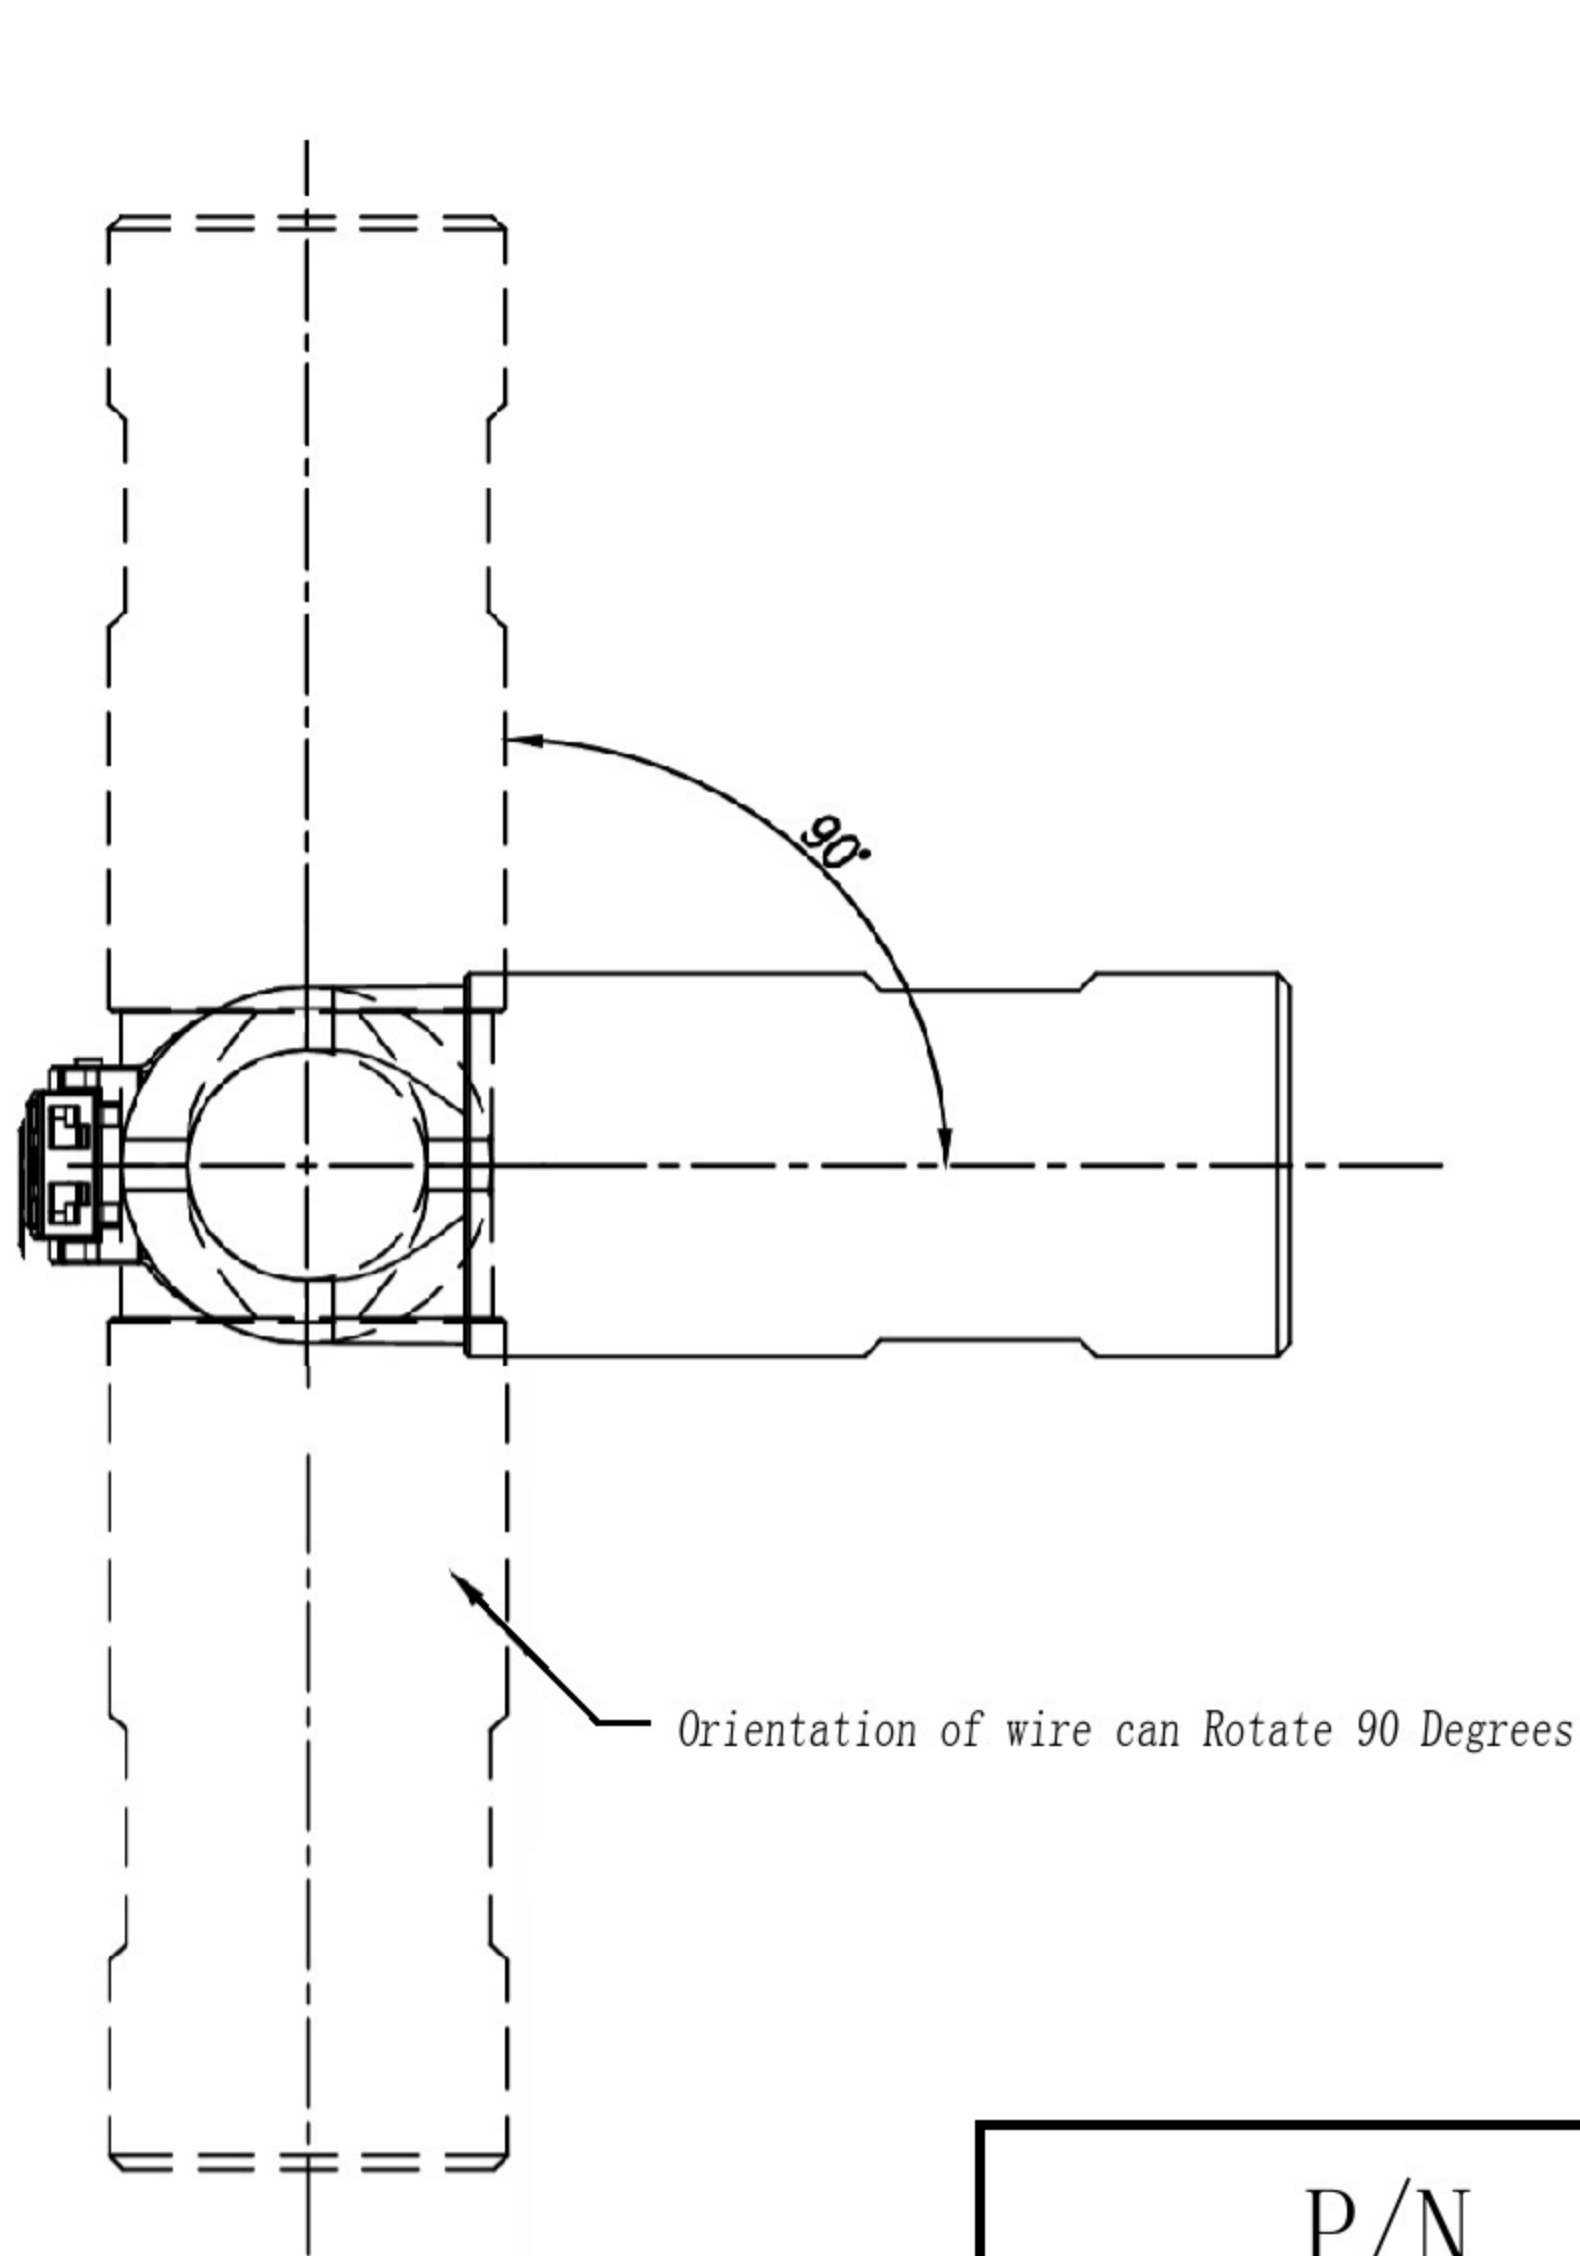

DIMENSIONS

Ordering Information

PL28	X	-	30	1	-	70
	\triangle Key & Color			HVIL		Cable Size
	"X", Orange			0, No HVIL		"70"=70mm ²
	"Y", Black			1, With HVIL		"50"=50mm ²
	"U", Yellow					"35"=35mm ²
	"V", Green					
	"W", Red					
	"T", Blue					

P/N	Model NO.	Accepted Wire OD
AC-HA000856	PL28Y-301-70	19.5mm ± 0.5mm