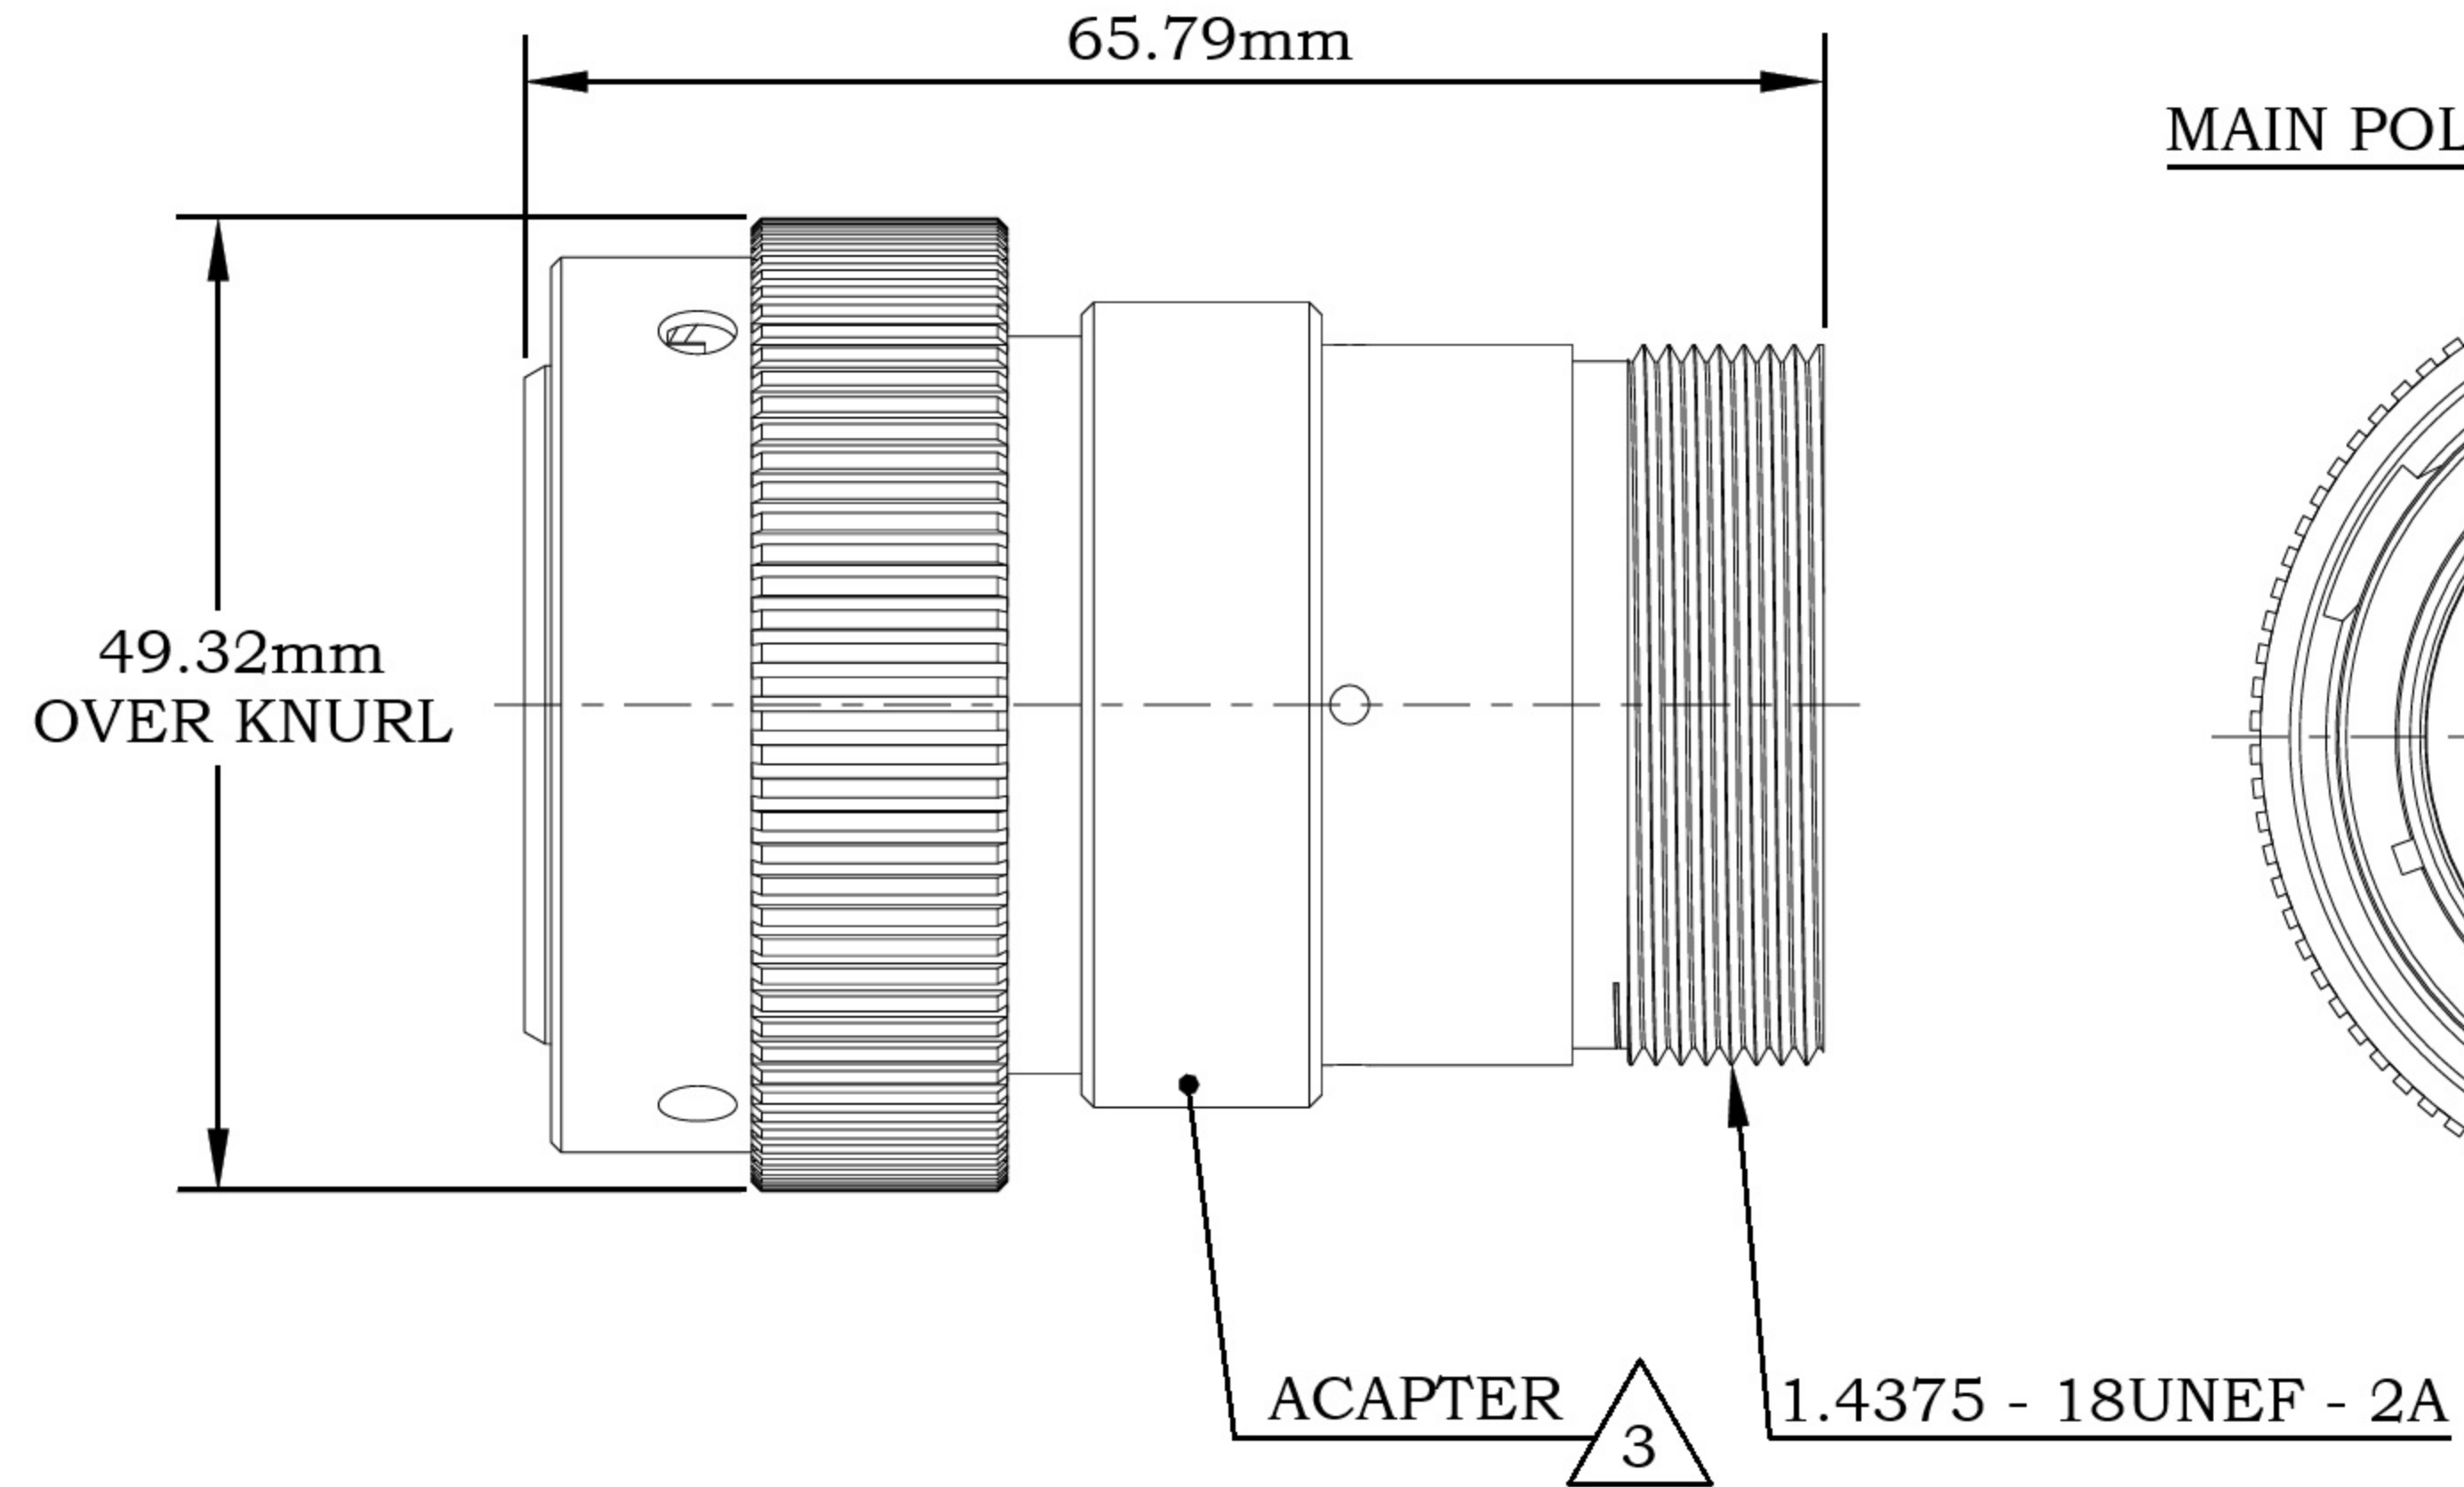

DIMENSIONS

MATERIAL:
PLUG HOUSING: 6061-T6 ALUMINIUM ALLOY,
GROMMET: SILICONE VMQ (RED),
RETAINER RING : PA66 GF10,
ADAPTER: 6061-T6 ALUMINIUM ALLOY

DATE CODE: IDENTIFIES THE YEAR, MONTH, DAY AND HOUR OF ASSEMBLY.
YEAR: FIRST AND SECOND DIGITS. (14=2014)
MONTH: THIRD DIGIT, EXCLUDING I.A=JAN., B=FEB., C=MARCH... (K=OCT.)
DAY: FOURTH AND FIFTH DIGITS (14=14th DAY)
HOUR: SIXTH AND SEVENTH DIGITS (11=11AM)