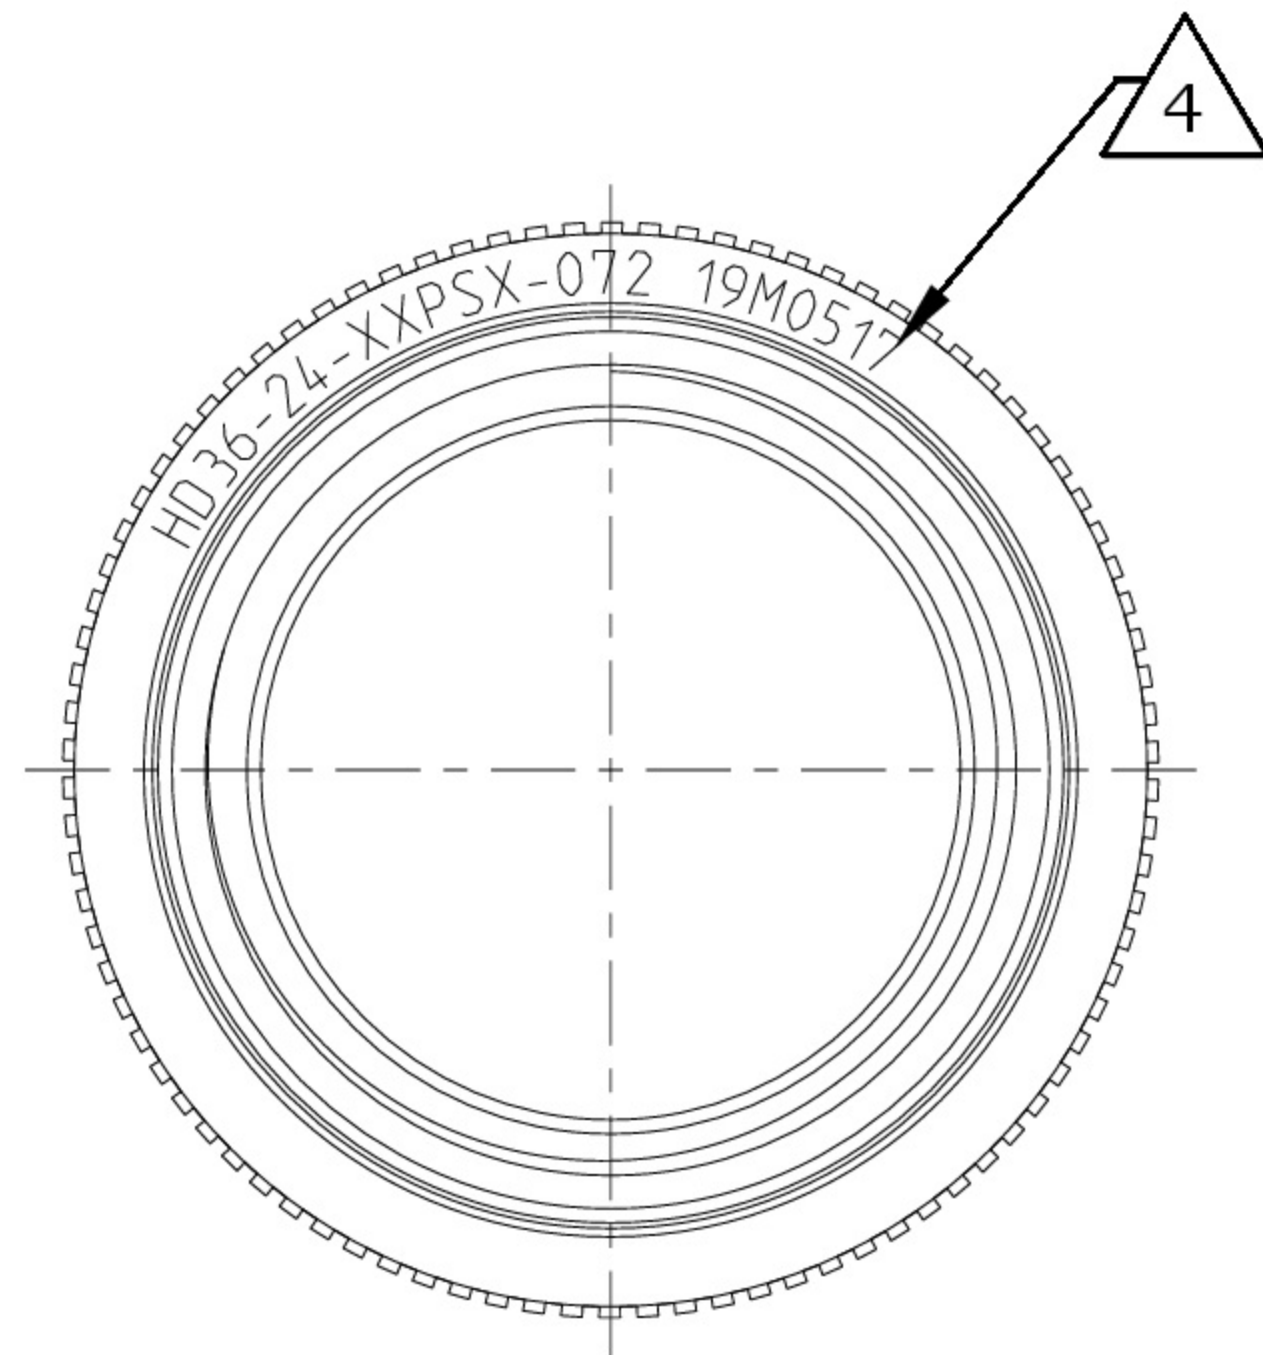

DIMENSIONS

MATERIAL:
PLUG HOUSING: 6061-T6 ALUMINIUM ALLOY,
GROMMET: SILICONE VMQ (RED),
RETAINER RING : PA66 GF10,
ADAPTER: 6061-T6 ALUMINIUM ALLOY

DATE CODE: IDENTIFIES THE YEAR, MONTH, DAY AND HOUR OF ASSEMBLY.
YEAR: FIRST AND SECOND DIGITS. (14=2014)
MONTH: THIRD DIGIT, EXCLUDING I.A=JAN., B=FEB., C=MARCH... (K=OCT.)
DAY: FOURTH AND FIFTH DIGITS (14=14th DAY)
HOUR: SIXTH AND SEVENTH DIGITS (11=11AM)