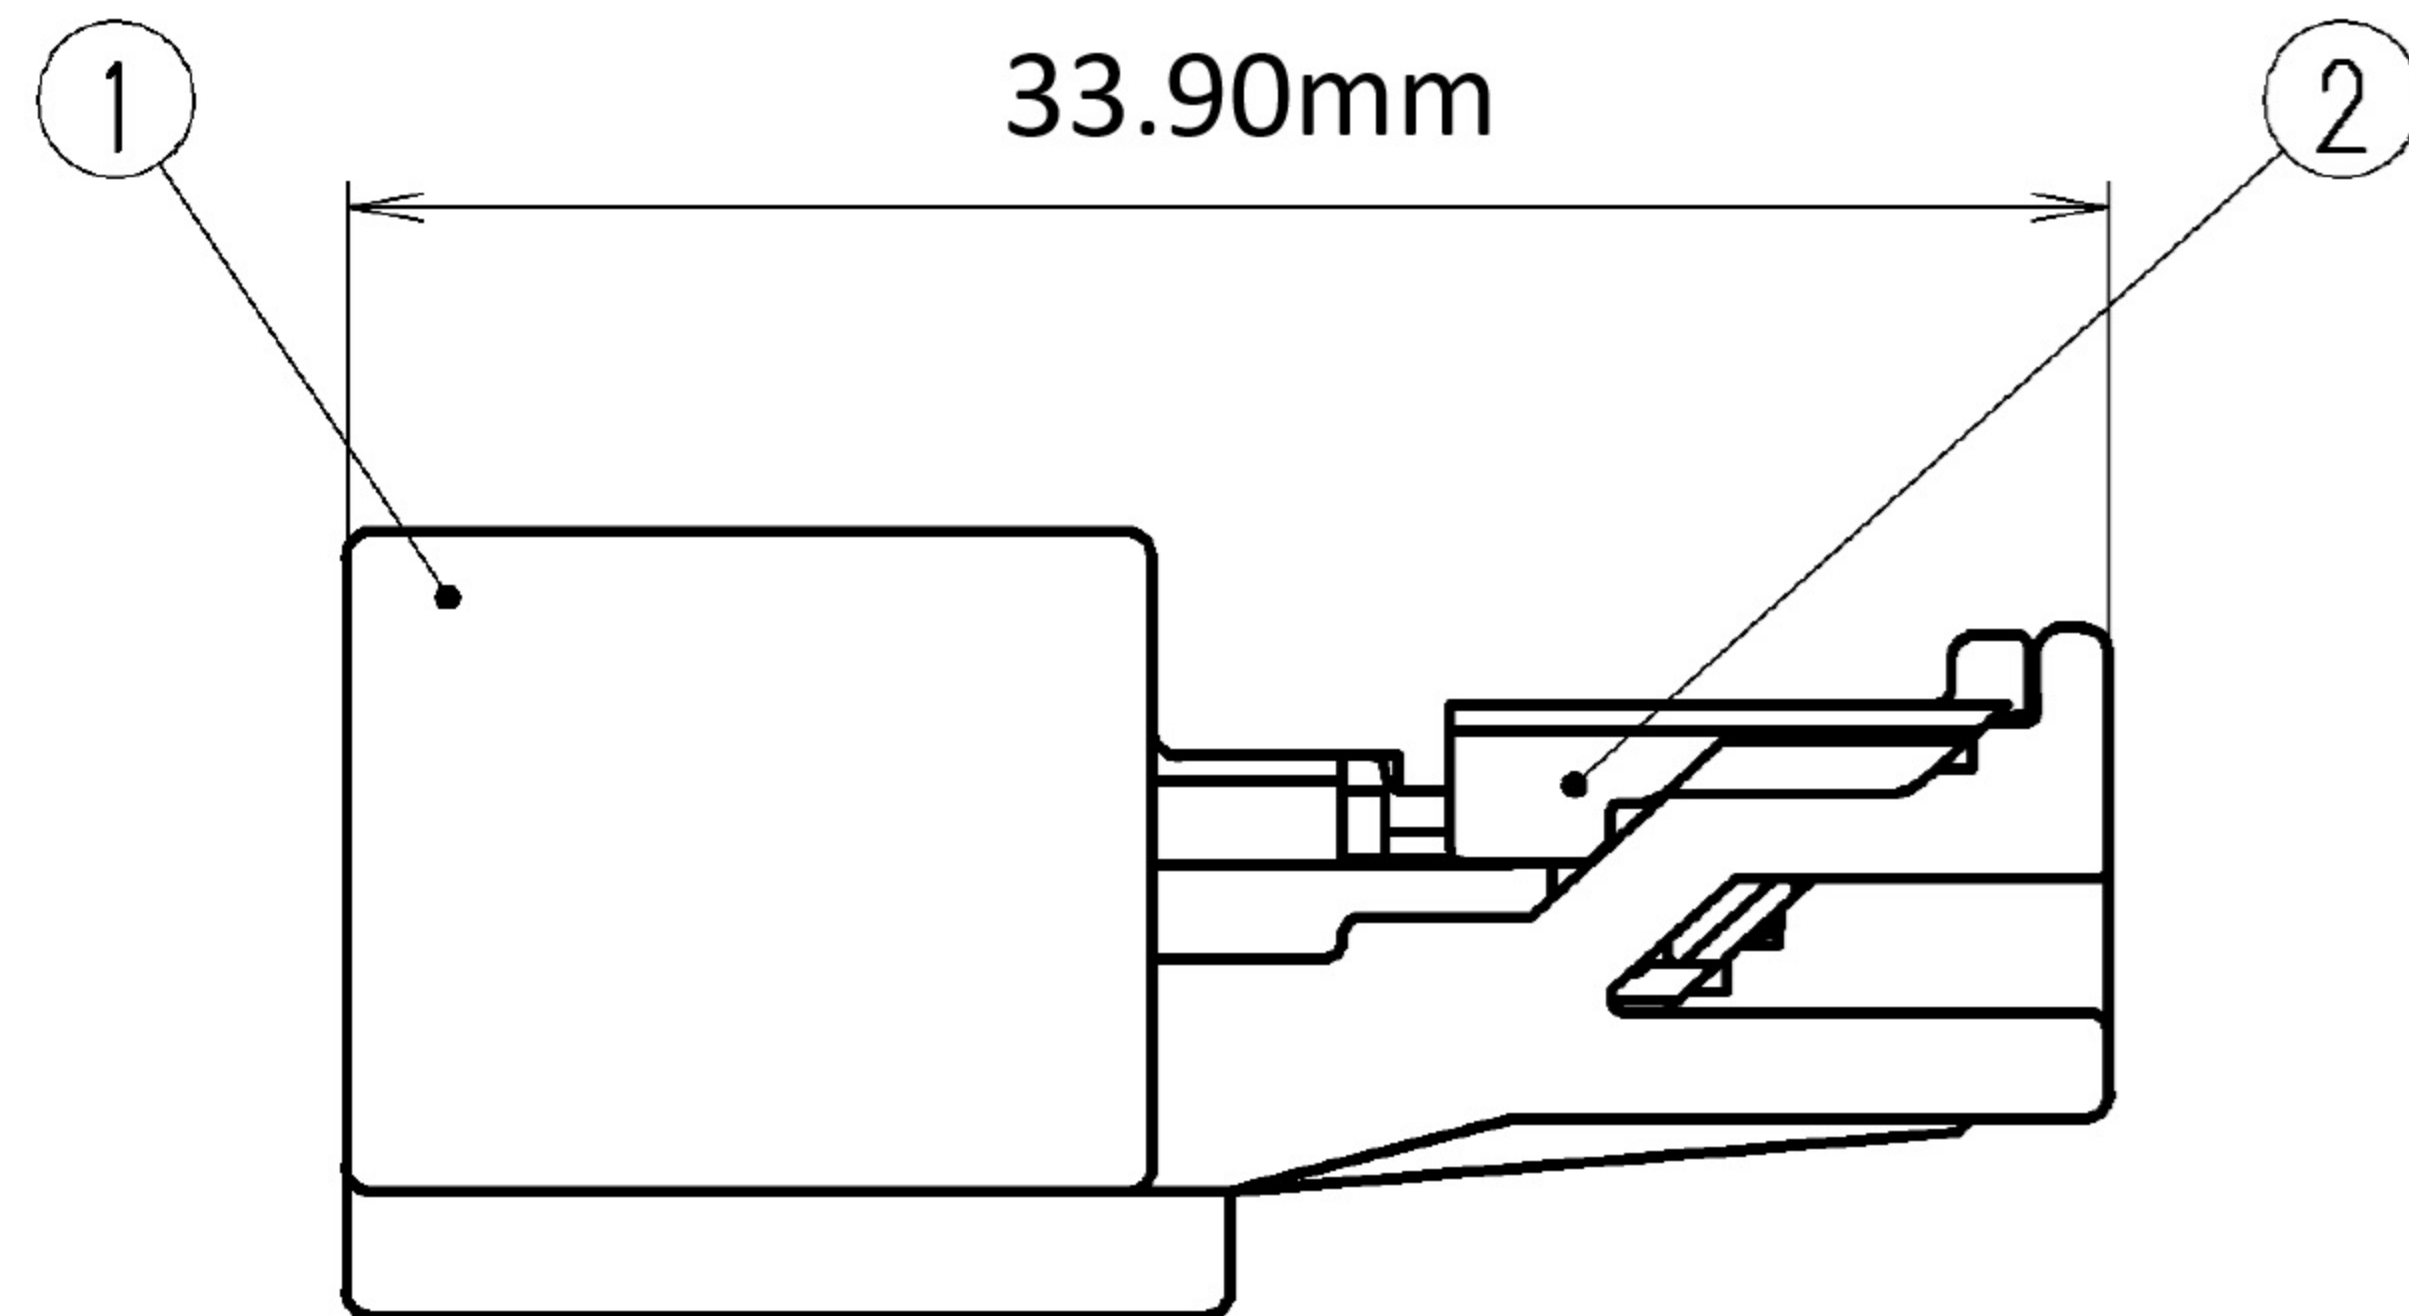

# DIMENSIONS

ASSY	TH40MW-NH ASSY	QTY	MATERIAL	COLOR
②	TH40FW-NH RETAINER	1	PBT	NATURAL
①	TH40MW-NH HOUSING	1	PBT	NATURAL