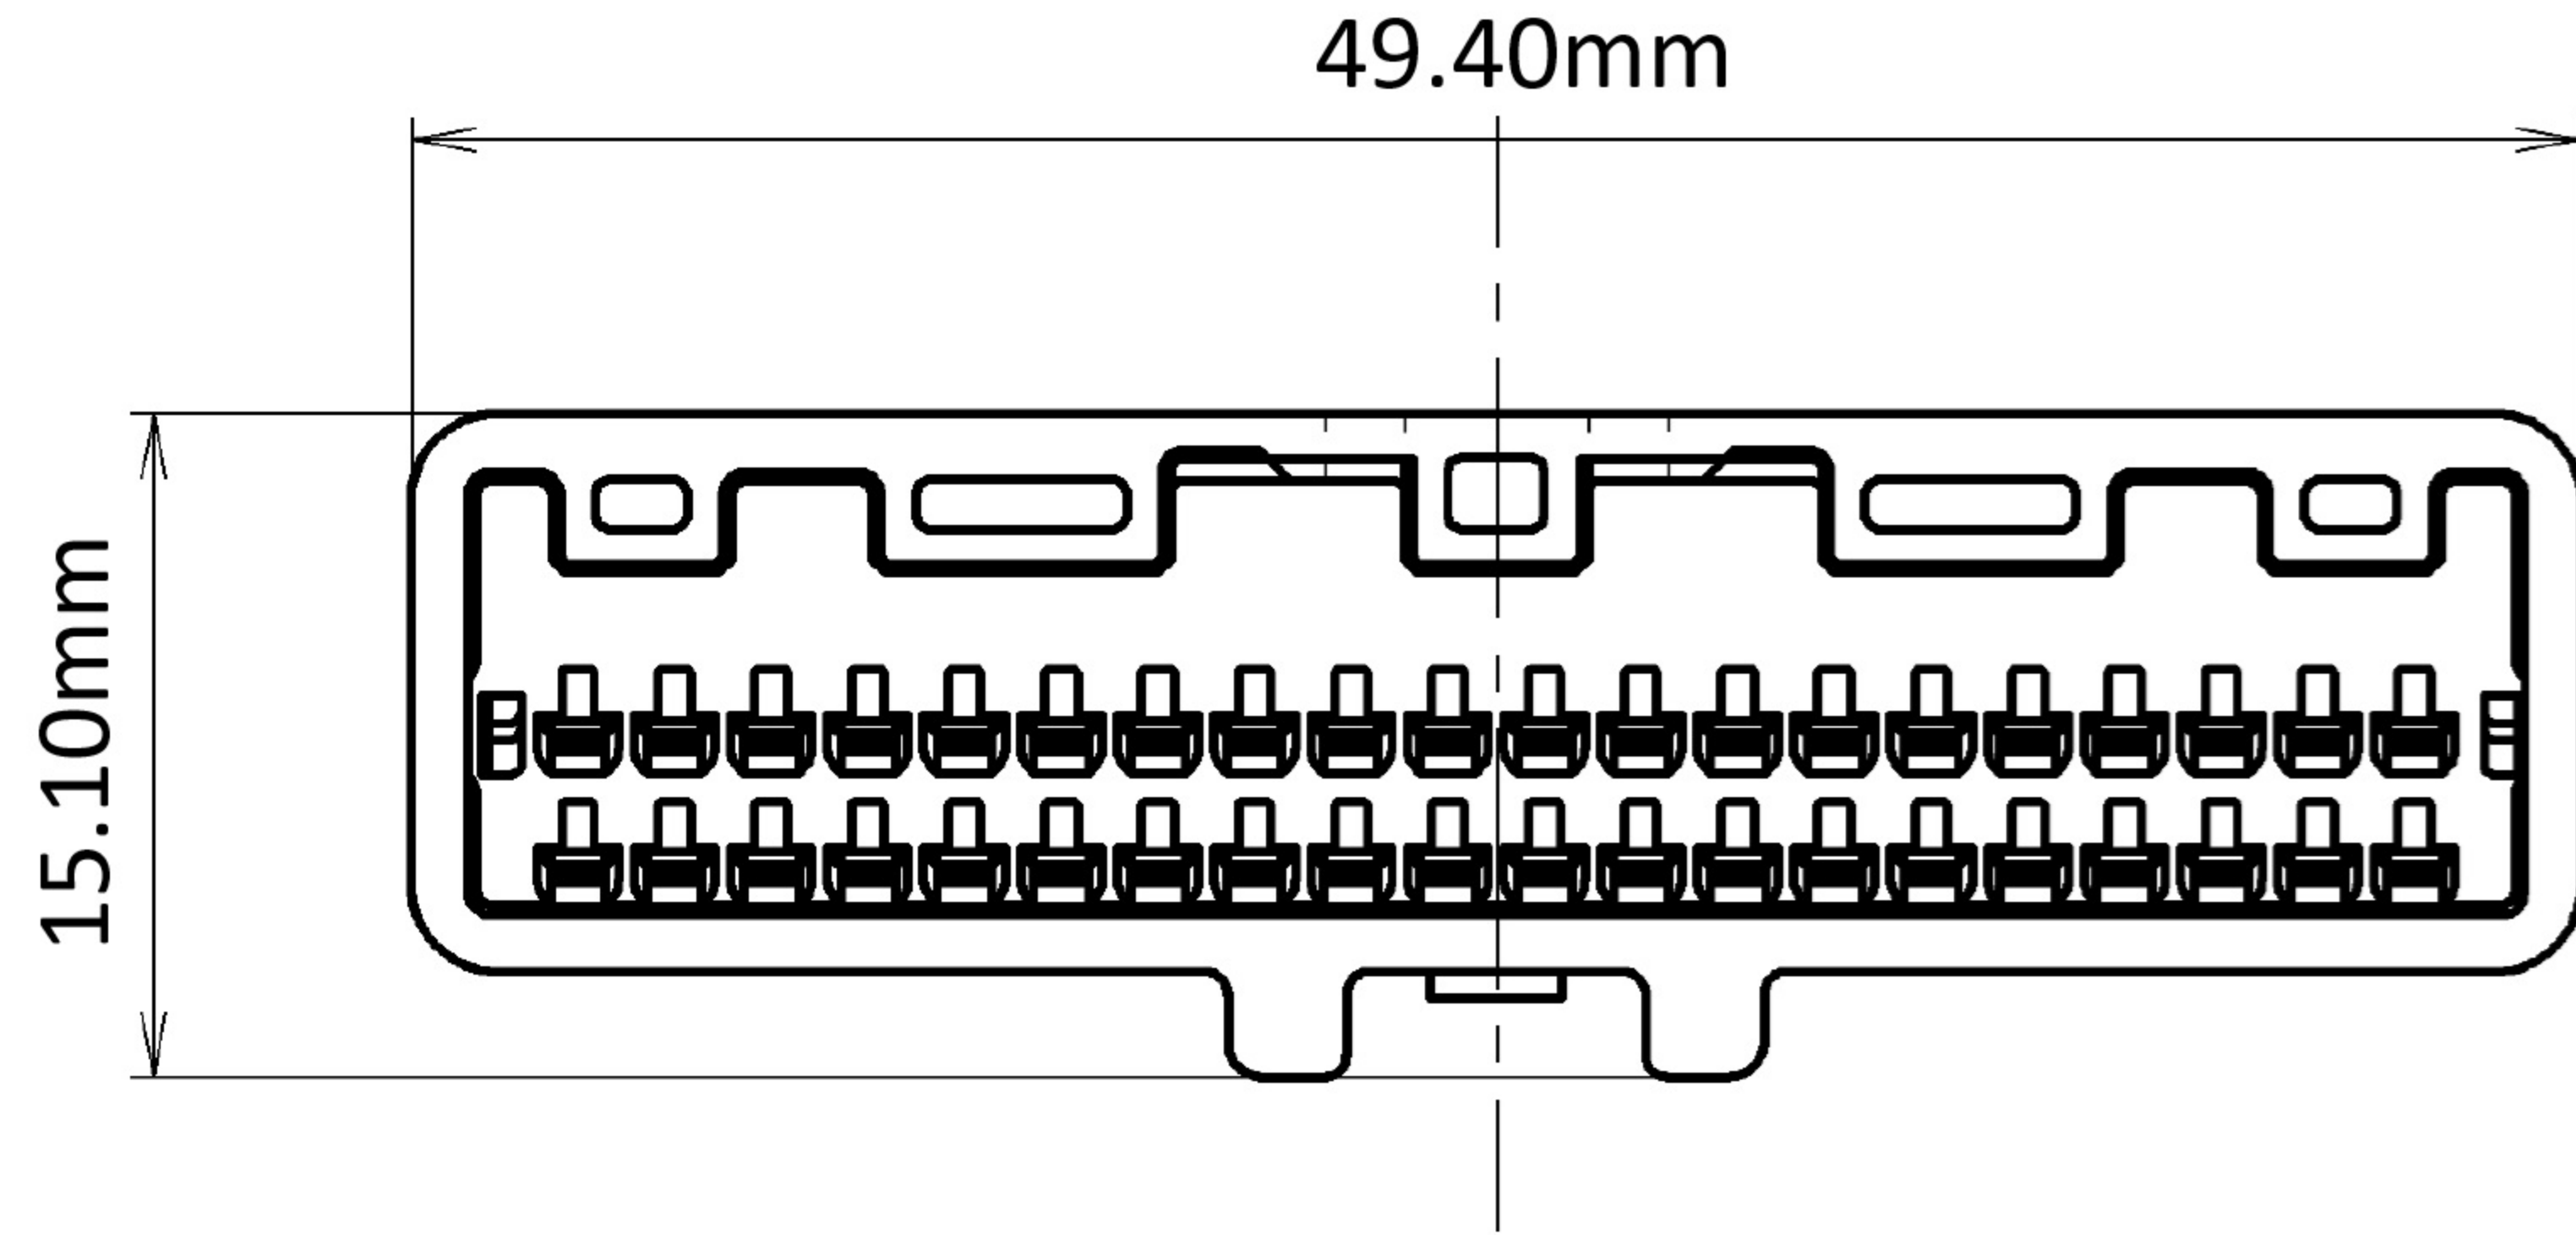

# DIMENSIONS

ASSY	TH40MW-NH ASSY	QTY	MATERIAL	COLOR
②	TH40FW-NH RETAINER	1	PBT	NATURAL
①	TH40MW-NH HOUSING	1	PBT	NATURAL