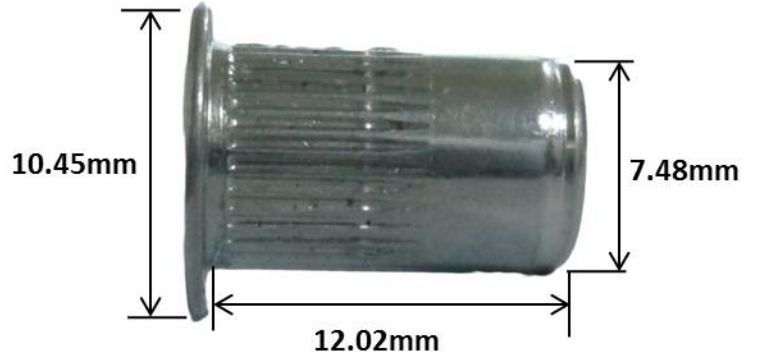

PARTS CATALOGUE

HW1622

HMWS PART NUMBER

ORIGINAL MFG. PART NUMBER

**RIVET NUT COUNTER SUNK-ALU-(1,5,4)-
9X17-M6**

DESCRIPTION

MATERIAL

STEEL

COLOR

ZINC PLATED

WEIGHT: 2.5g

SPECIFICATION / FEATURES: