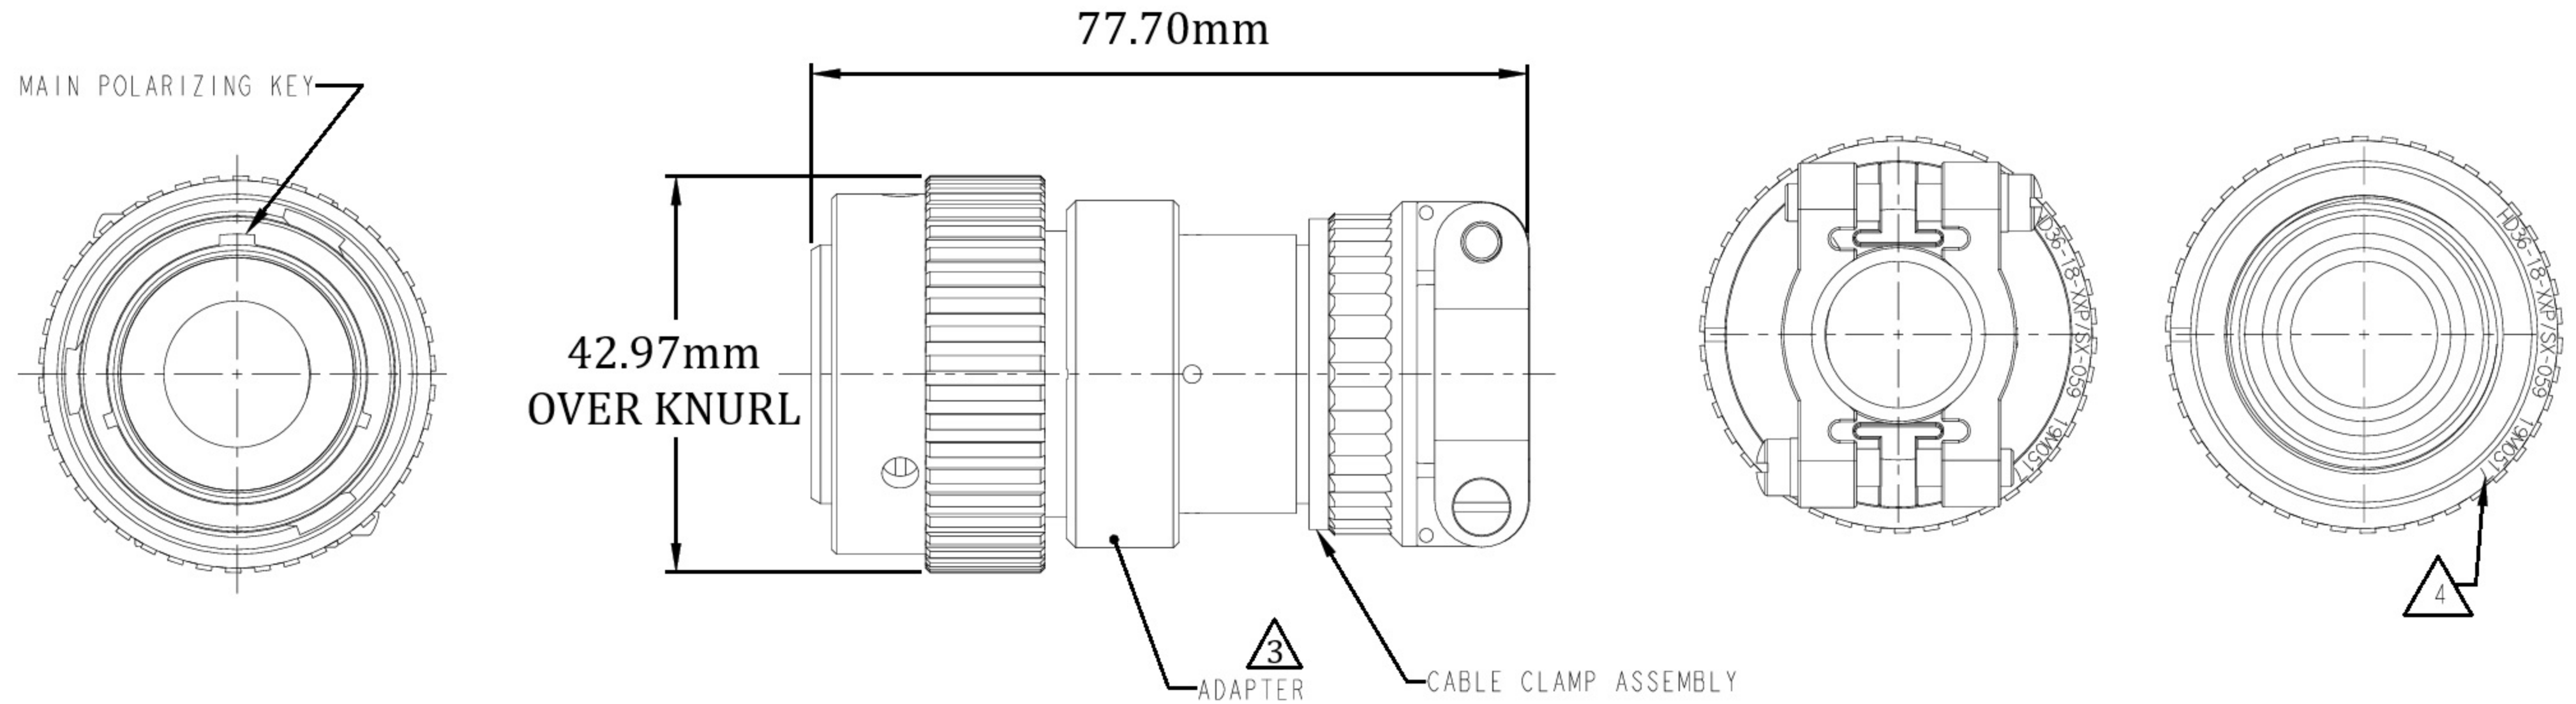

DIMENSIONS

4 DATE CODE: IDENTIFIES THE YEAR, MONTH, DAY AND HOUR OF ASSEMBLY.
 YEAR: FIRST AND SECOND DIGITS. (14=2014)
 MONTH: THIRD DIGIT, EXCLUDING I. A=JAN., B=FEB., C=MARCH... (K=OCT.)
 DAY: FOURTH AND FIFTH DIGITS (14=14th DAY)
 HOUR: SIXTH AND SEVENTH DIGITS (11=11AM)

3 MATERIAL:
 ADAPTER: 6061-T6 ALUMINIUM ALLOY,
 RETAINER RING: PA66 GF10,
 GROMMET: SILICONE VMQ (RED).

CABLE CLAMP ASSEMBLY HIDDEN VIEW

3D VIEW