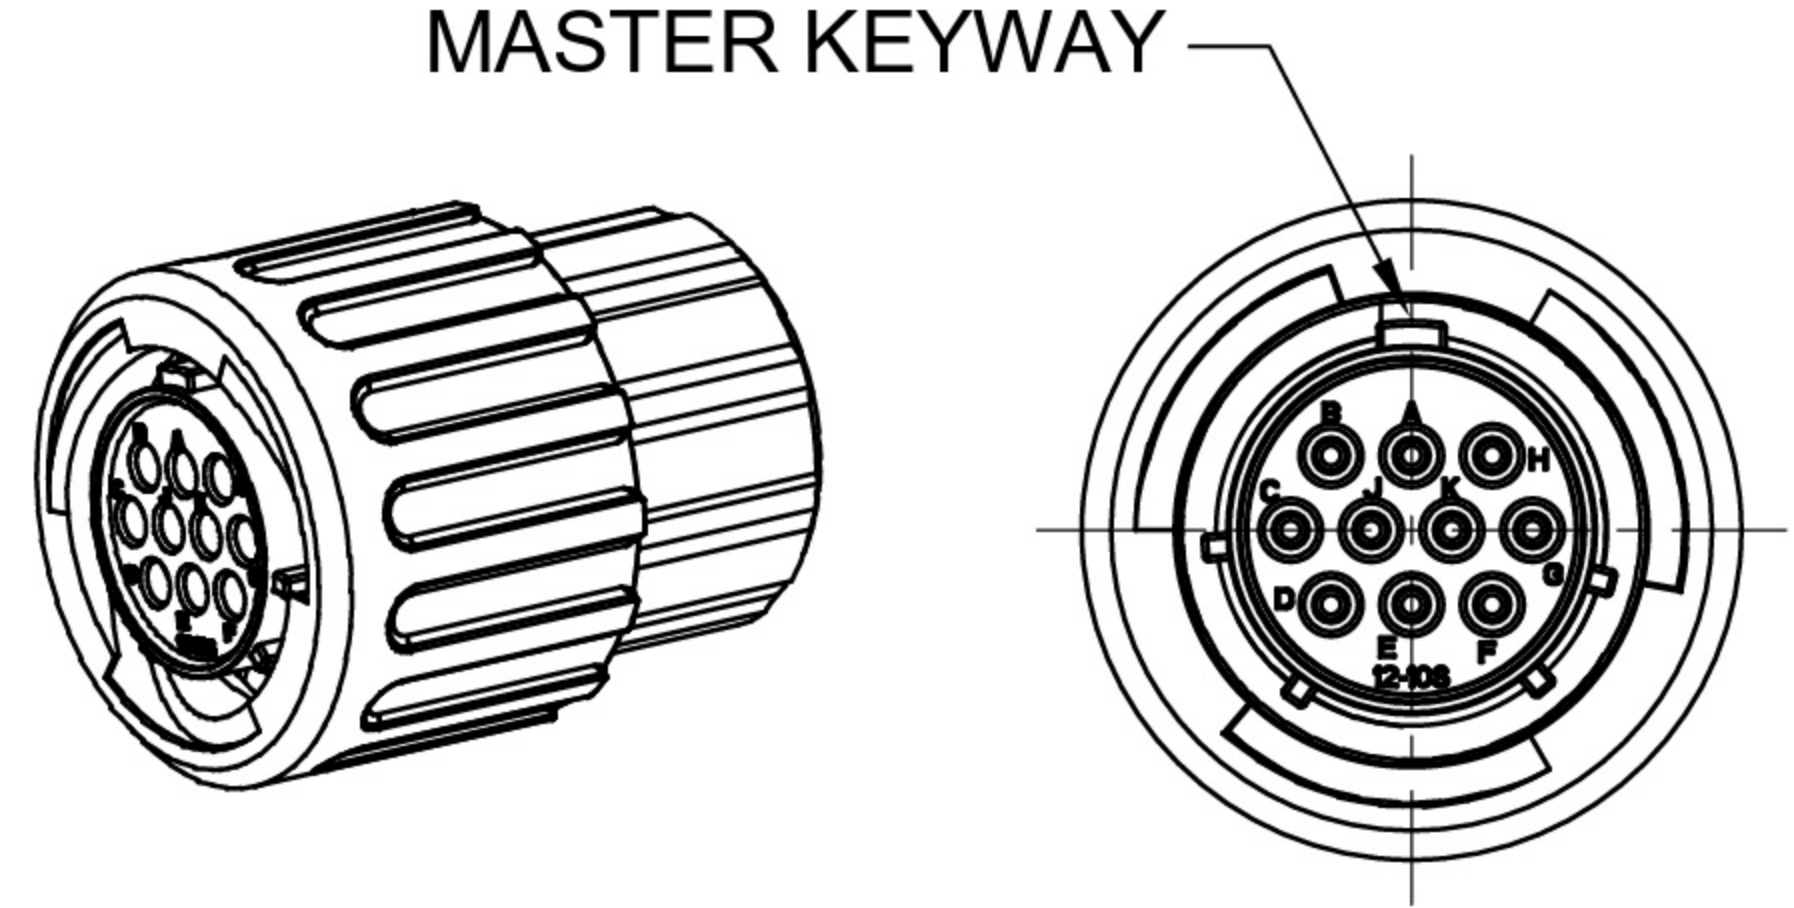

DIMENSIONS

SEALING PLUGS CAN BE PURCHASED SEPARATELY

KEY	PART NUMBER	
	-40°C ~ 105°C	-40°C ~ 125°C
N	RTS6BS12N10SHEC	RTS6BS12N10SHEC03