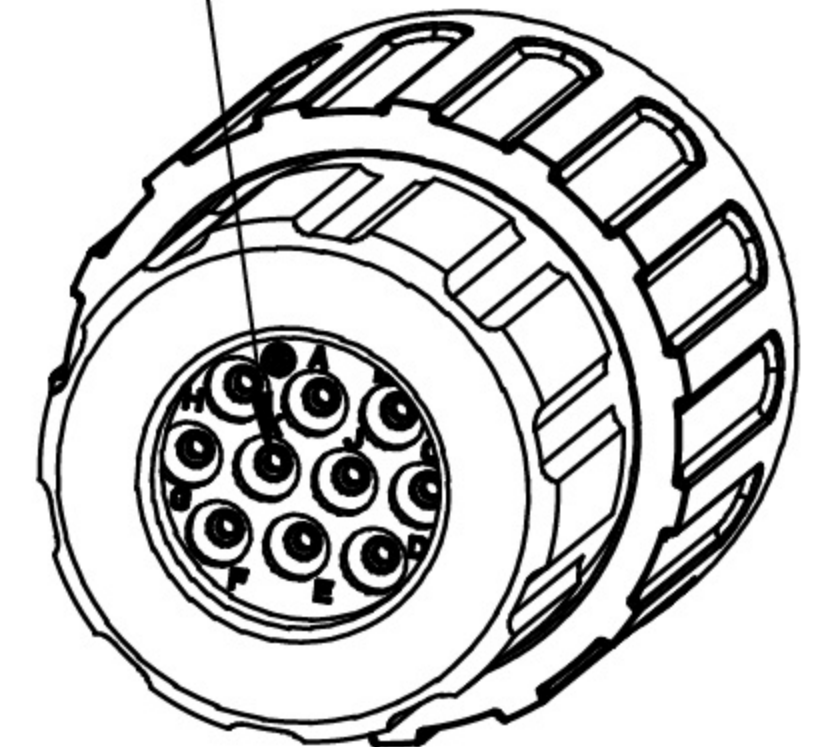

DIMENSIONS

SEALING PLUGS CAN BE PURCHASED SEPARATELY

KEY	PART NUMBER	
	-40°C ~ 105°C	-40°C ~ 125°C
N	RTS6BS12N10SHEC	RTS6BS12N10SHEC03