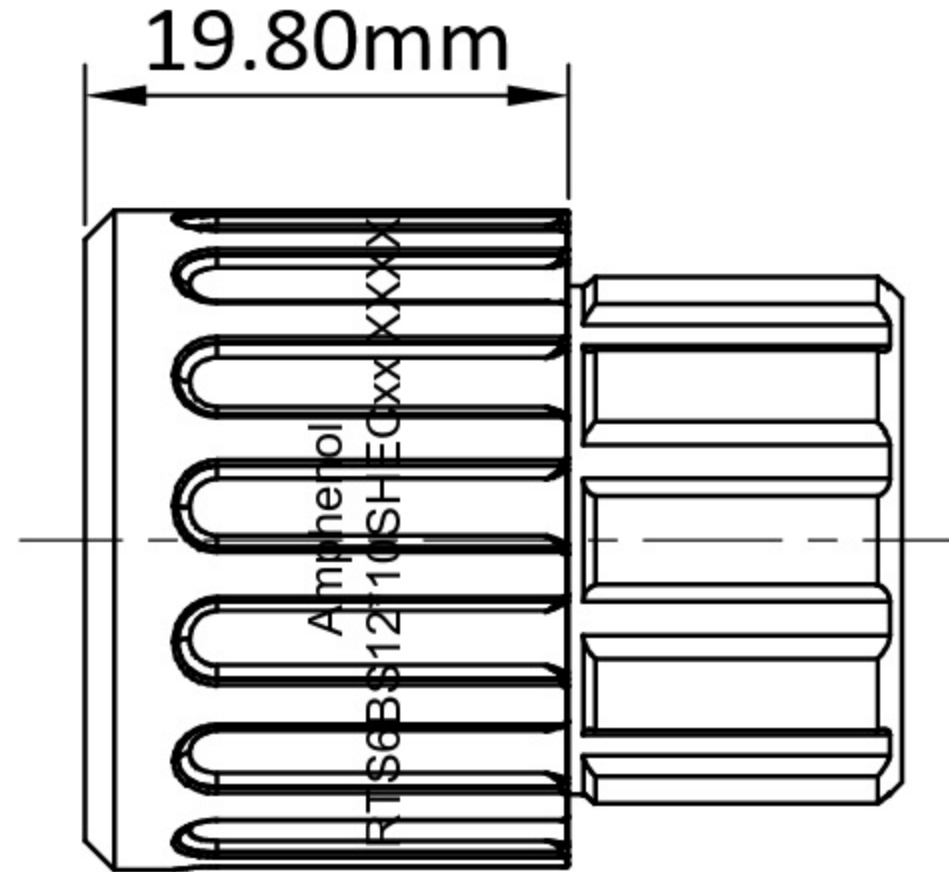

DIMENSIONS

SEALING PLUGS CAN BE PURCHASED SEPARATELY

KEY	PART NUMBER	
	-40°C ~ 105°C	-40°C ~ 125°C
N	RTS6BS12N10SHEC	RTS6BS12N10SHEC03