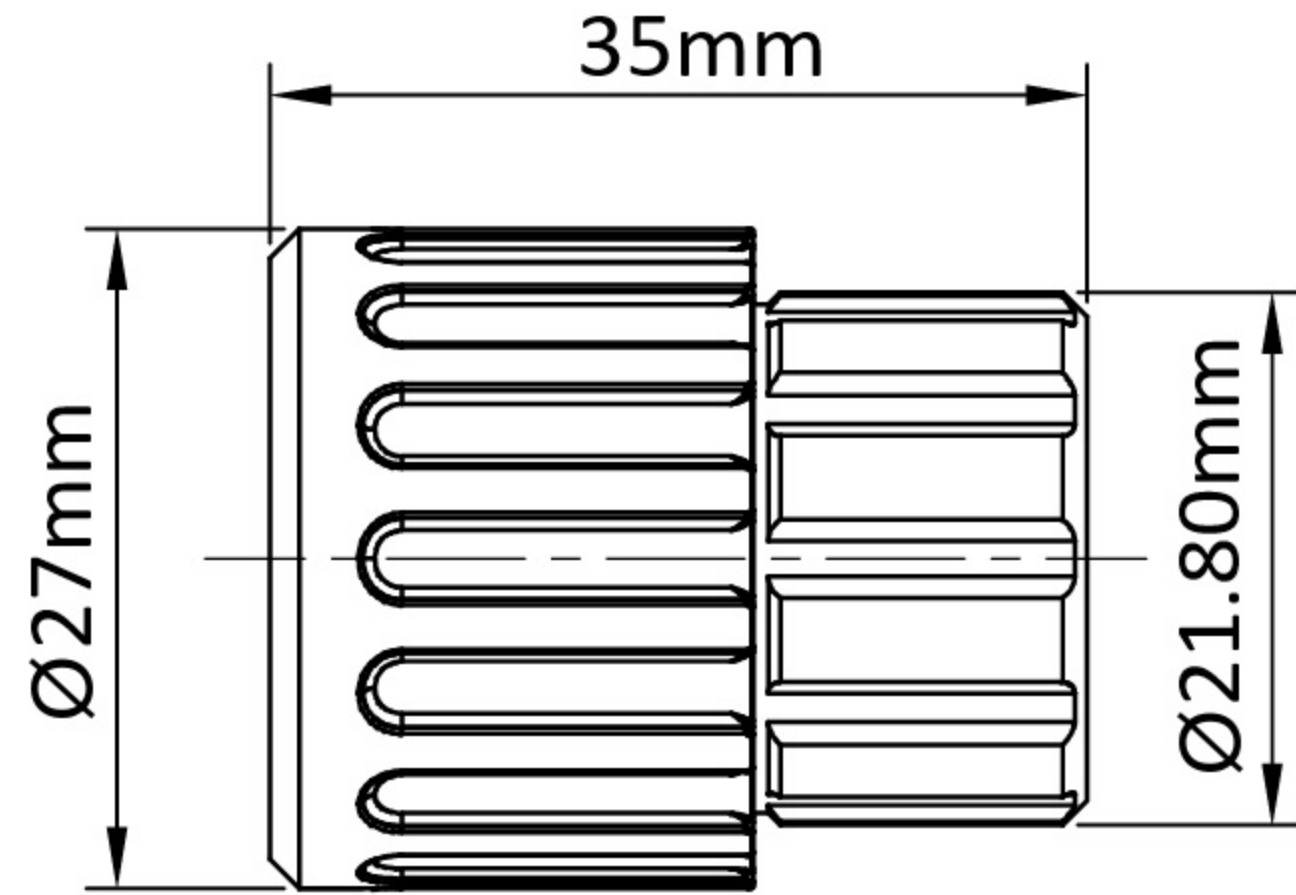

DIMENSIONS

SEALING PLUGS CAN BE PURCHASED SEPARATELY

KEY	PART NUMBER	
	-40°C ~ 105°C	-40°C ~ 125°C
N	RTS6BS12N10SHEC	RTS6BS12N10SHEC03