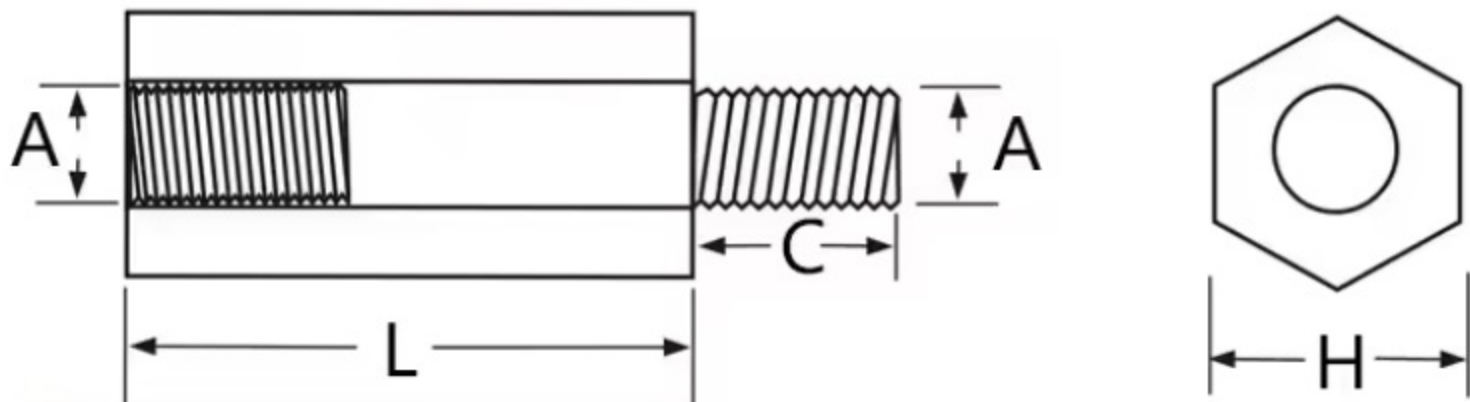

Size Specifications

A: 2mm

L: 8.15mm

Size	Pitch	Screw Length	Hex Width
M2	0.4	6.20	4.05