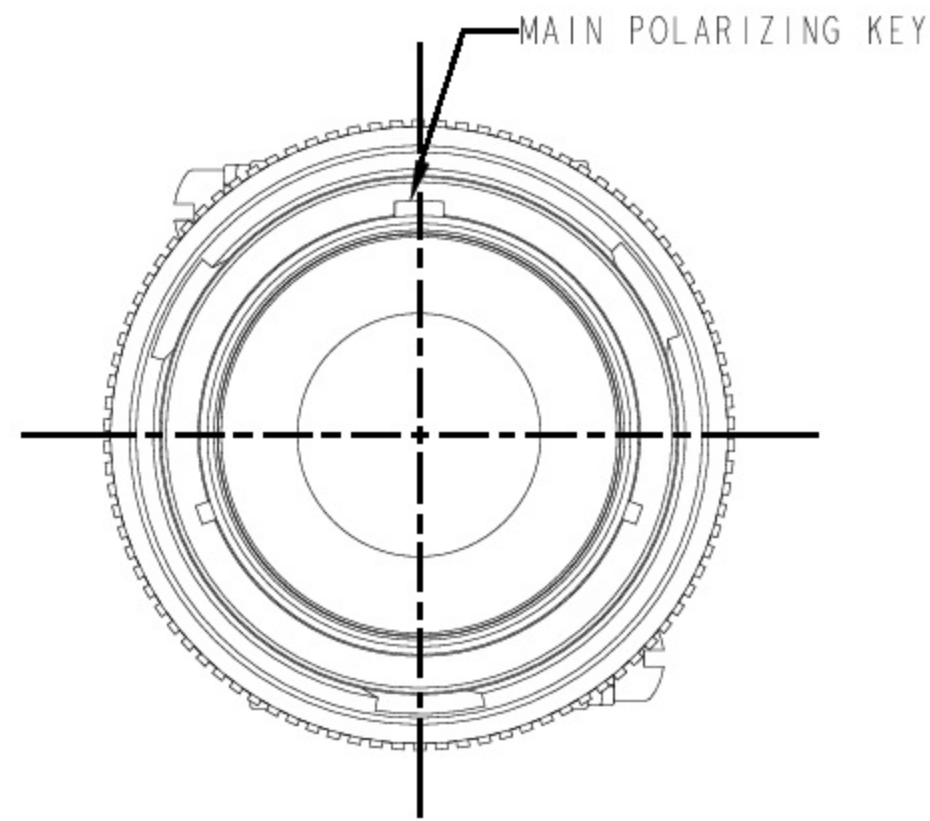

# DIMENSIONS

DATE CODE: IDENTIFIES THE YEAR, MONTH, DAY AND HOUR OF ASSEMBLY.  
YEAR: FIRST AND SECOND DIGITS. (14=2014)  
MONTH: THIRD DIGIT, EXCLUDING I.A=JAN., B=FEB., C=MARCH... (K=OCT.)  
DAY: FOURTH AND FIFTH DIGITS (14=14th DAY)  
HOUR: SIXTH AND SEVENTH DIGITS (11=11AM)

MATERIAL:  
ADAPTER: 6061-T6 ALUMINIUM ALLOY,  
GROMMET: SILICONE VMQ (RED),  
RETAINER RING: PA66 GF10.