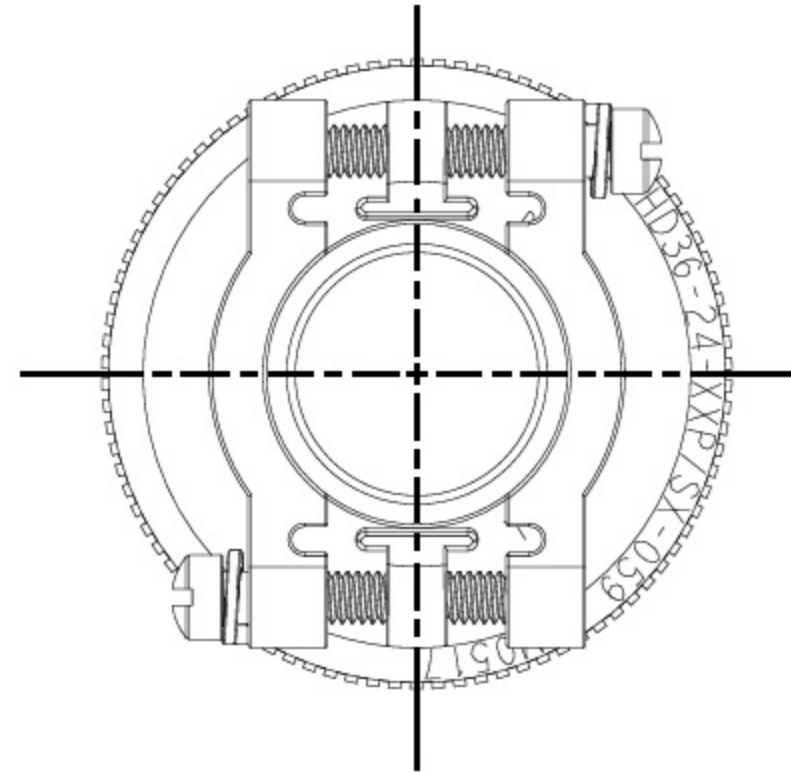

# DIMENSIONS

DATE CODE: IDENTIFIES THE YEAR, MONTH, DAY AND HOUR OF ASSEMBLY.  
YEAR: FIRST AND SECOND DIGITS. (14=2014)  
MONTH: THIRD DIGIT, EXCLUDING I.A=JAN., B=FEB., C=MARCH... (K=OCT.)  
DAY: FOURTH AND FIFTH DIGITS (14=14th DAY)  
HOUR: SIXTH AND SEVENTH DIGITS (11=11AM)

MATERIAL:  
ADAPTER: 6061-T6 ALUMINIUM ALLOY,  
GROMMET: SILICONE VMQ (RED),  
RETAINER RING: PA66 GF10.