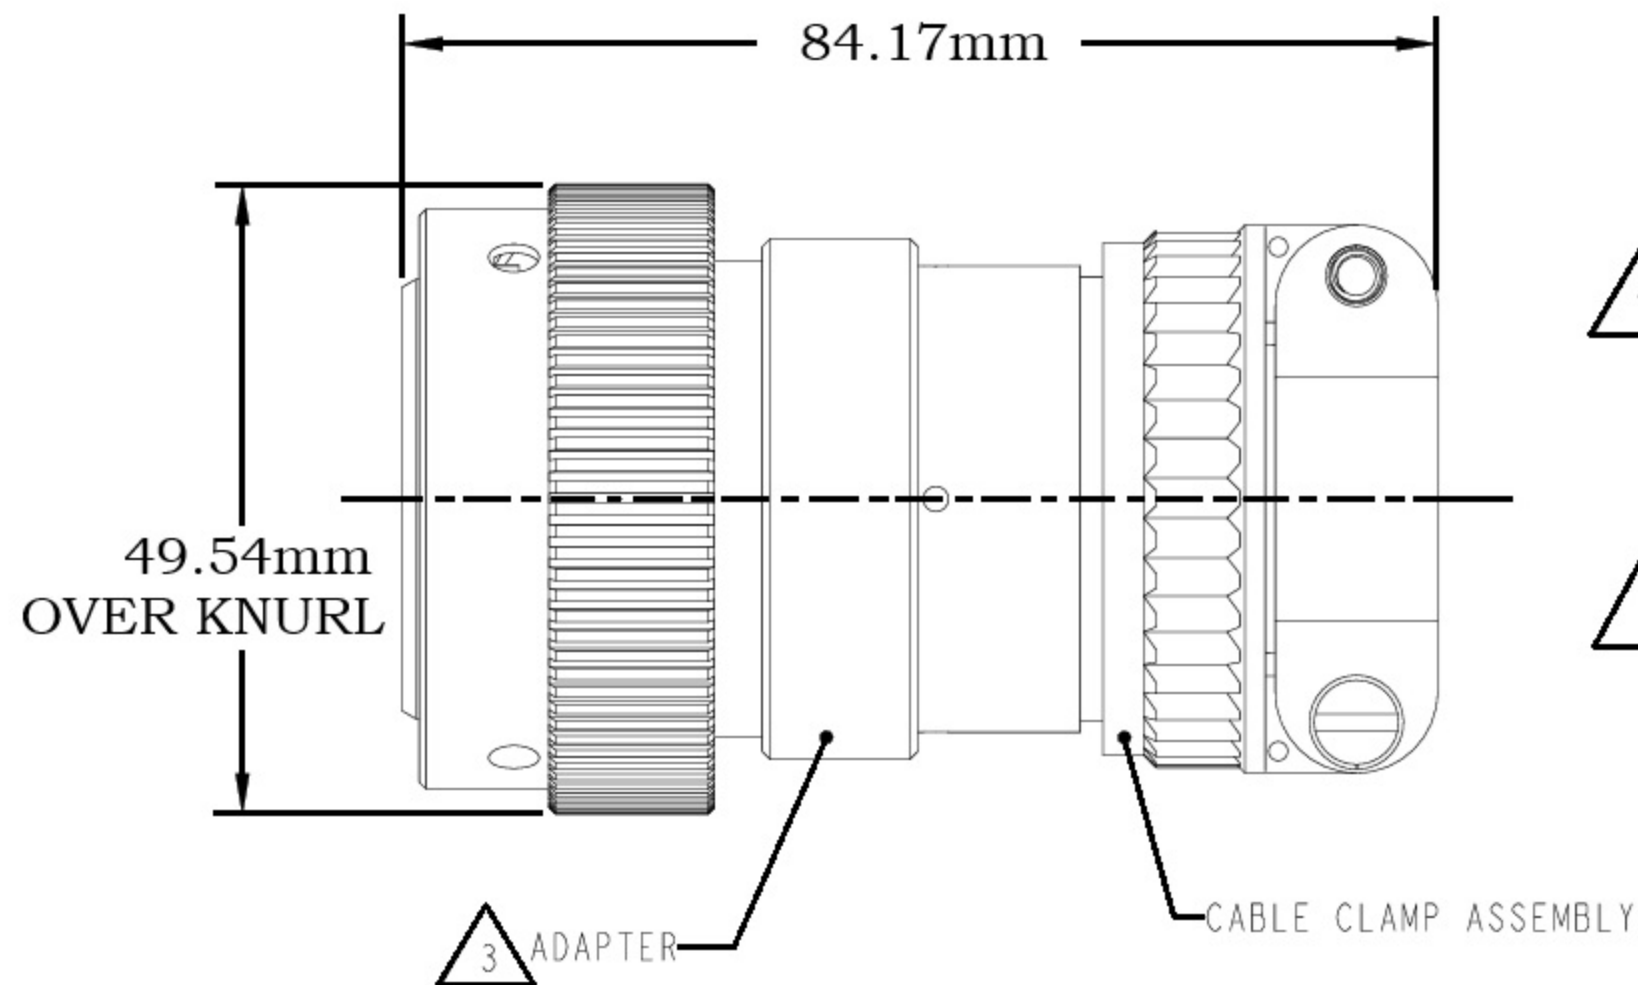

# DIMENSIONS

DATE CODE: IDENTIFIES THE YEAR, MONTH, DAY AND HOUR OF ASSEMBLY.  
YEAR: FIRST AND SECOND DIGITS. (14=2014)  
MONTH: THIRD DIGIT, EXCLUDING I.A=JAN., B=FEB., C=MARCH... (K=OCT.)  
DAY: FOURTH AND FIFTH DIGITS (14=14th DAY)  
HOUR: SIXTH AND SEVENTH DIGITS (11=11AM)

MATERIAL:  
ADAPTER: 6061-T6 ALUMINIUM ALLOY,  
GROMMET: SILICONE VMQ (RED),  
RETAINER RING: PA66 GF10.