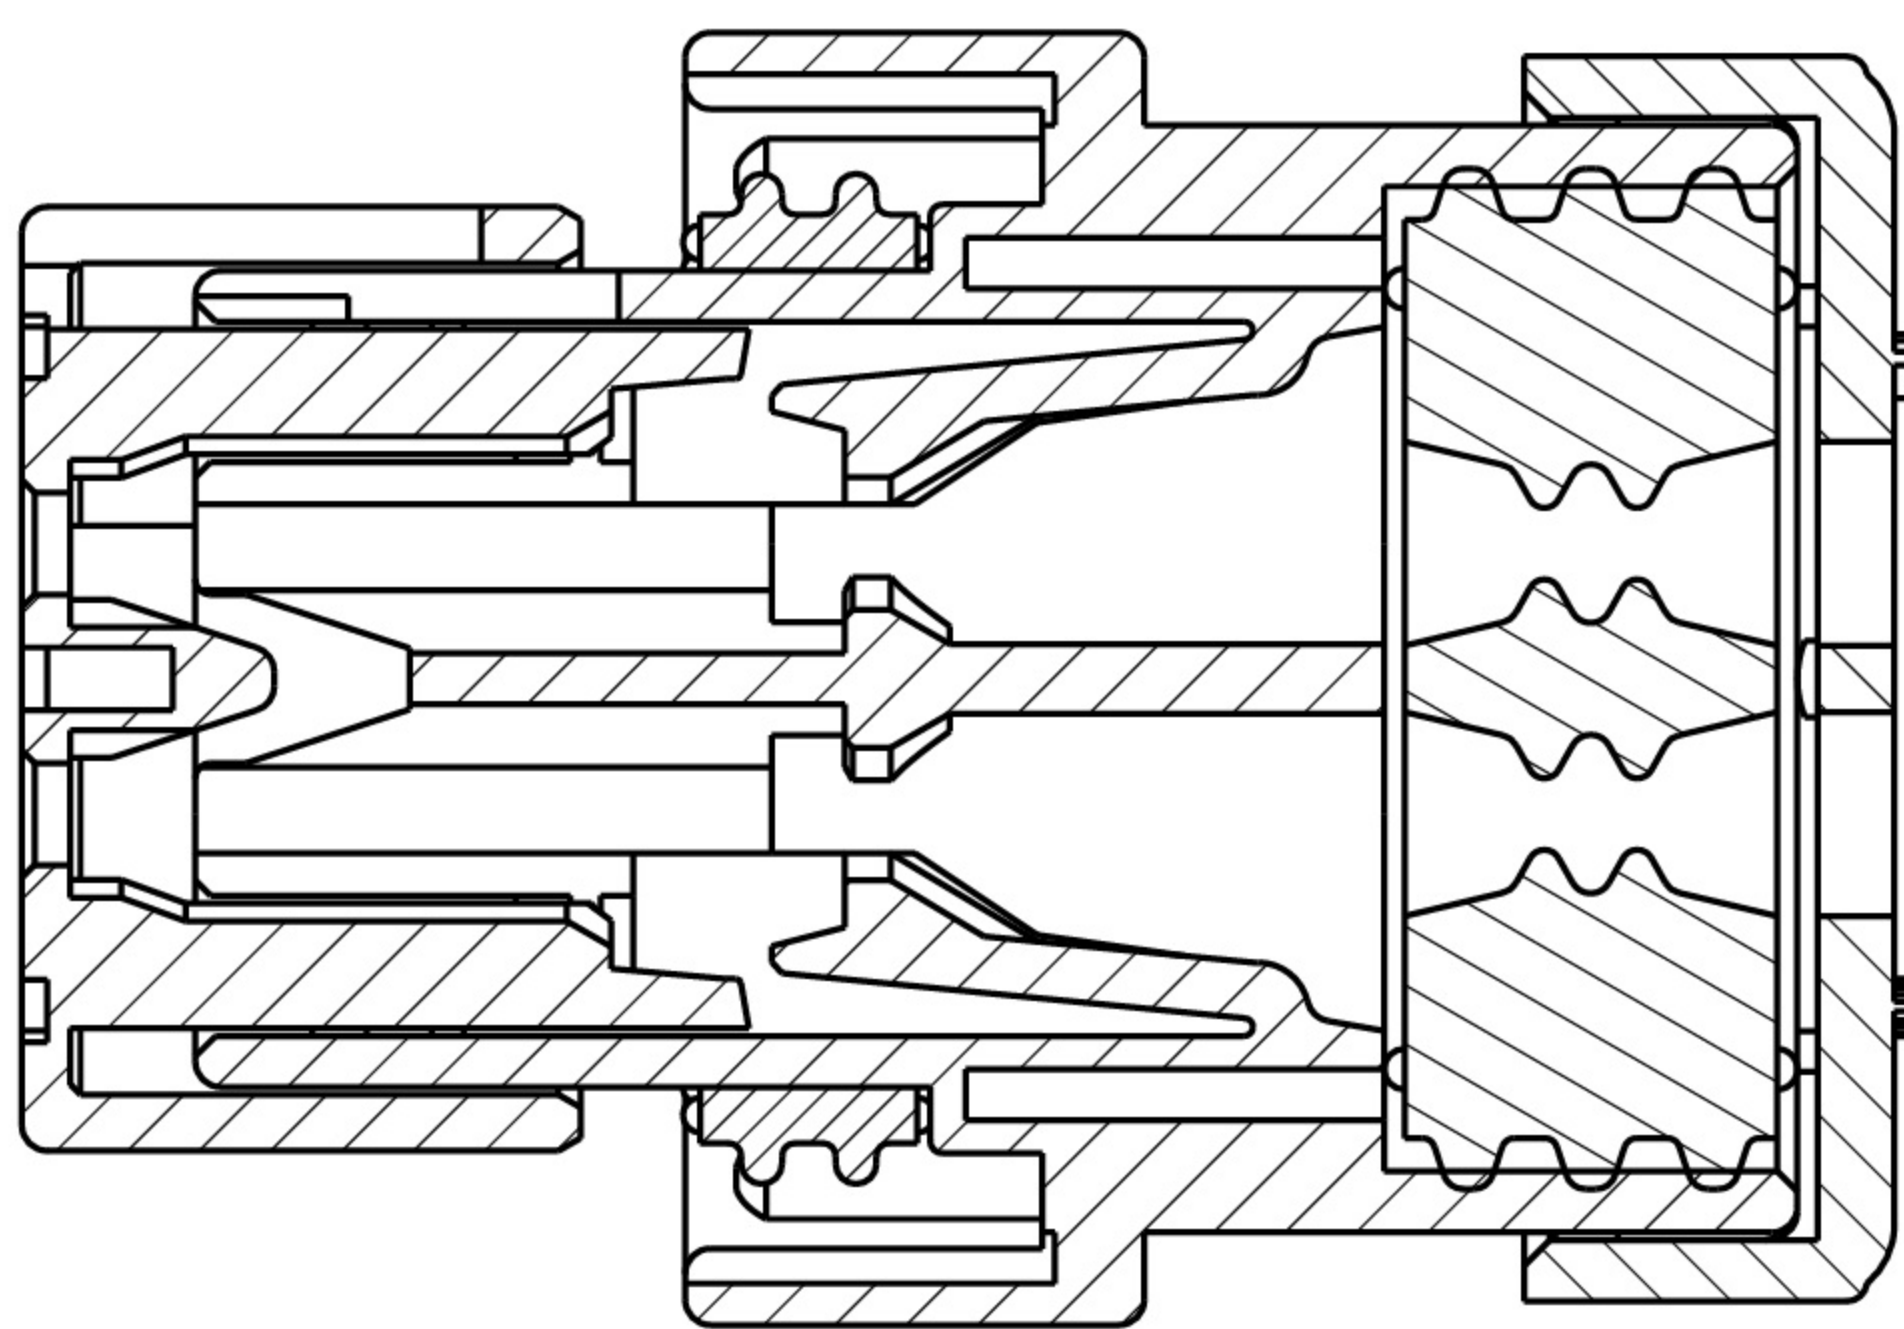

# DIMENSIONS

776487-1 SHOWN

- 1 MATERIAL: 15% GLASS FILLED THERMOPLASTIC  
COLOR: BLACK
- 2 MATERIAL: 15% GLASS FILLED THERMOPLASTIC  
COLOR: (SEE TABLE)
- 3 MATERIAL: SILICONE  
COLOR: GREEN
- 4 MATERIAL: 15% GLASS FILLED THERMOPLASTIC  
COLOR: RED
- 5. RECOMMENDED WIRE DIAMETER RANGE IS 2.18 TO 3.67mm
- 6 MATERIAL: SILICONE  
COLOR: TAN