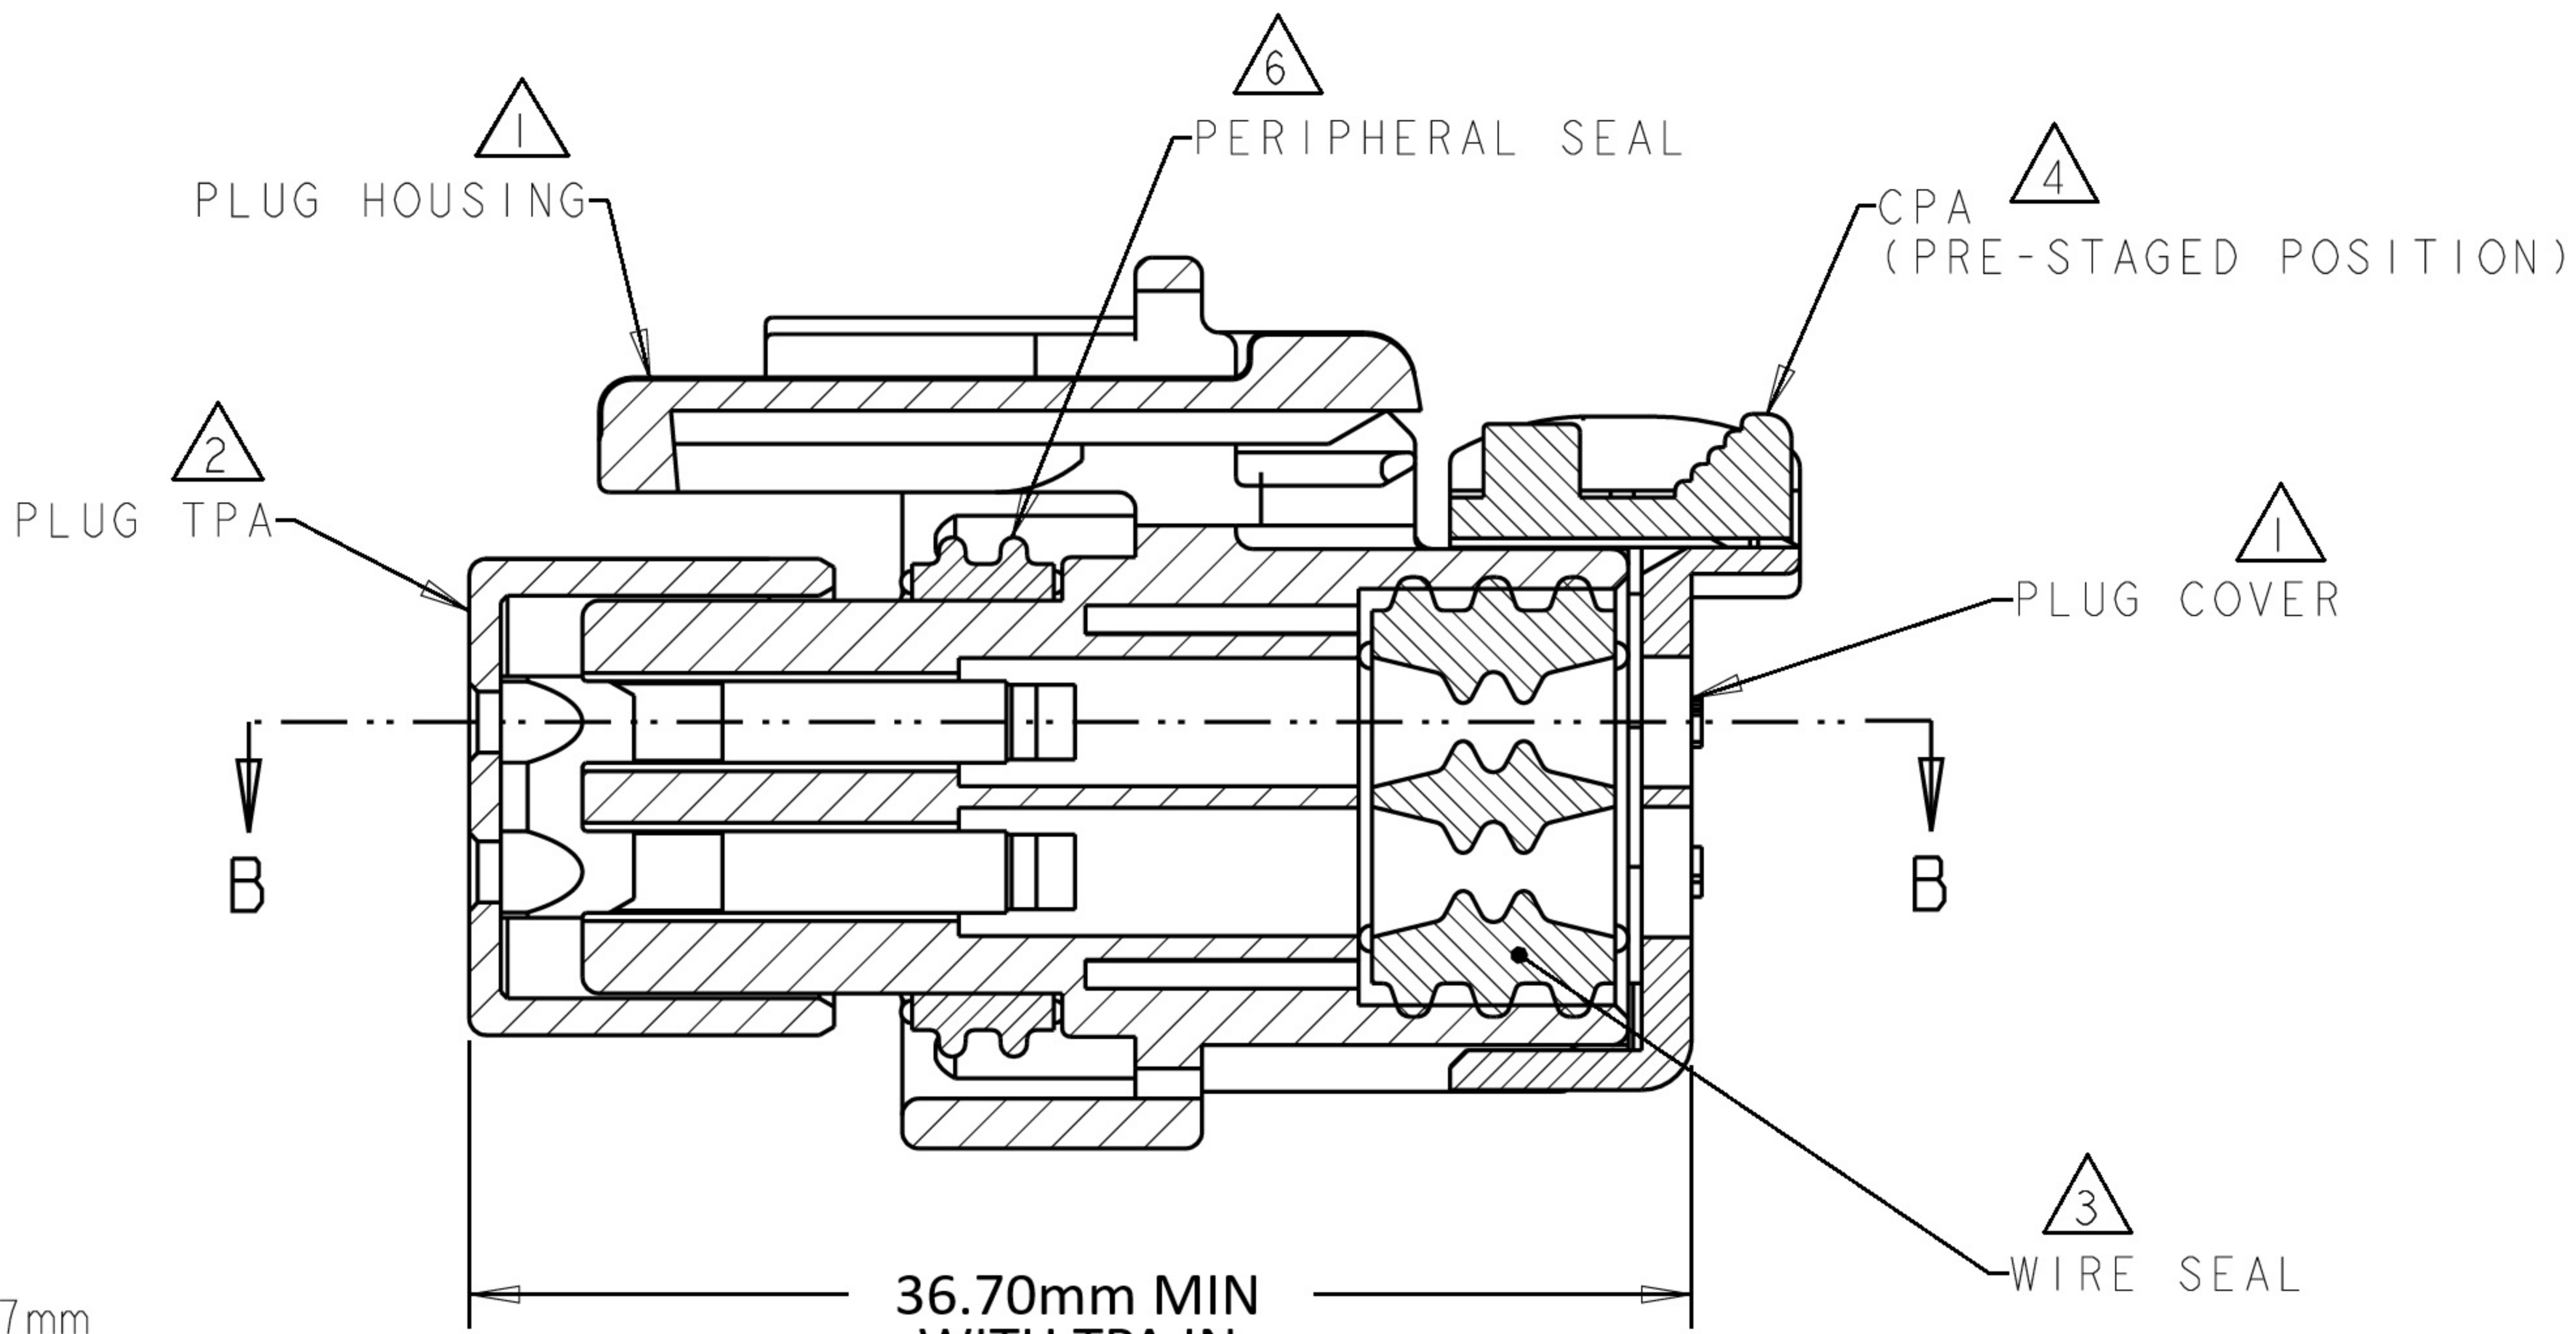

# DIMENSIONS

776487-1 SHOWN

- 1 MATERIAL: 15% GLASS FILLED THERMOPLASTIC  
COLOR: BLACK
- 2 MATERIAL: 15% GLASS FILLED THERMOPLASTIC  
COLOR: (SEE TABLE)
- 3 MATERIAL: SILICONE  
COLOR: GREEN
- 4 MATERIAL: 15% GLASS FILLED THERMOPLASTIC  
COLOR: RED
- 5. RECOMMENDED WIRE DIAMETER RANGE IS 2.18 TO 3.67mm
- 6 MATERIAL: SILICONE  
COLOR: TAN