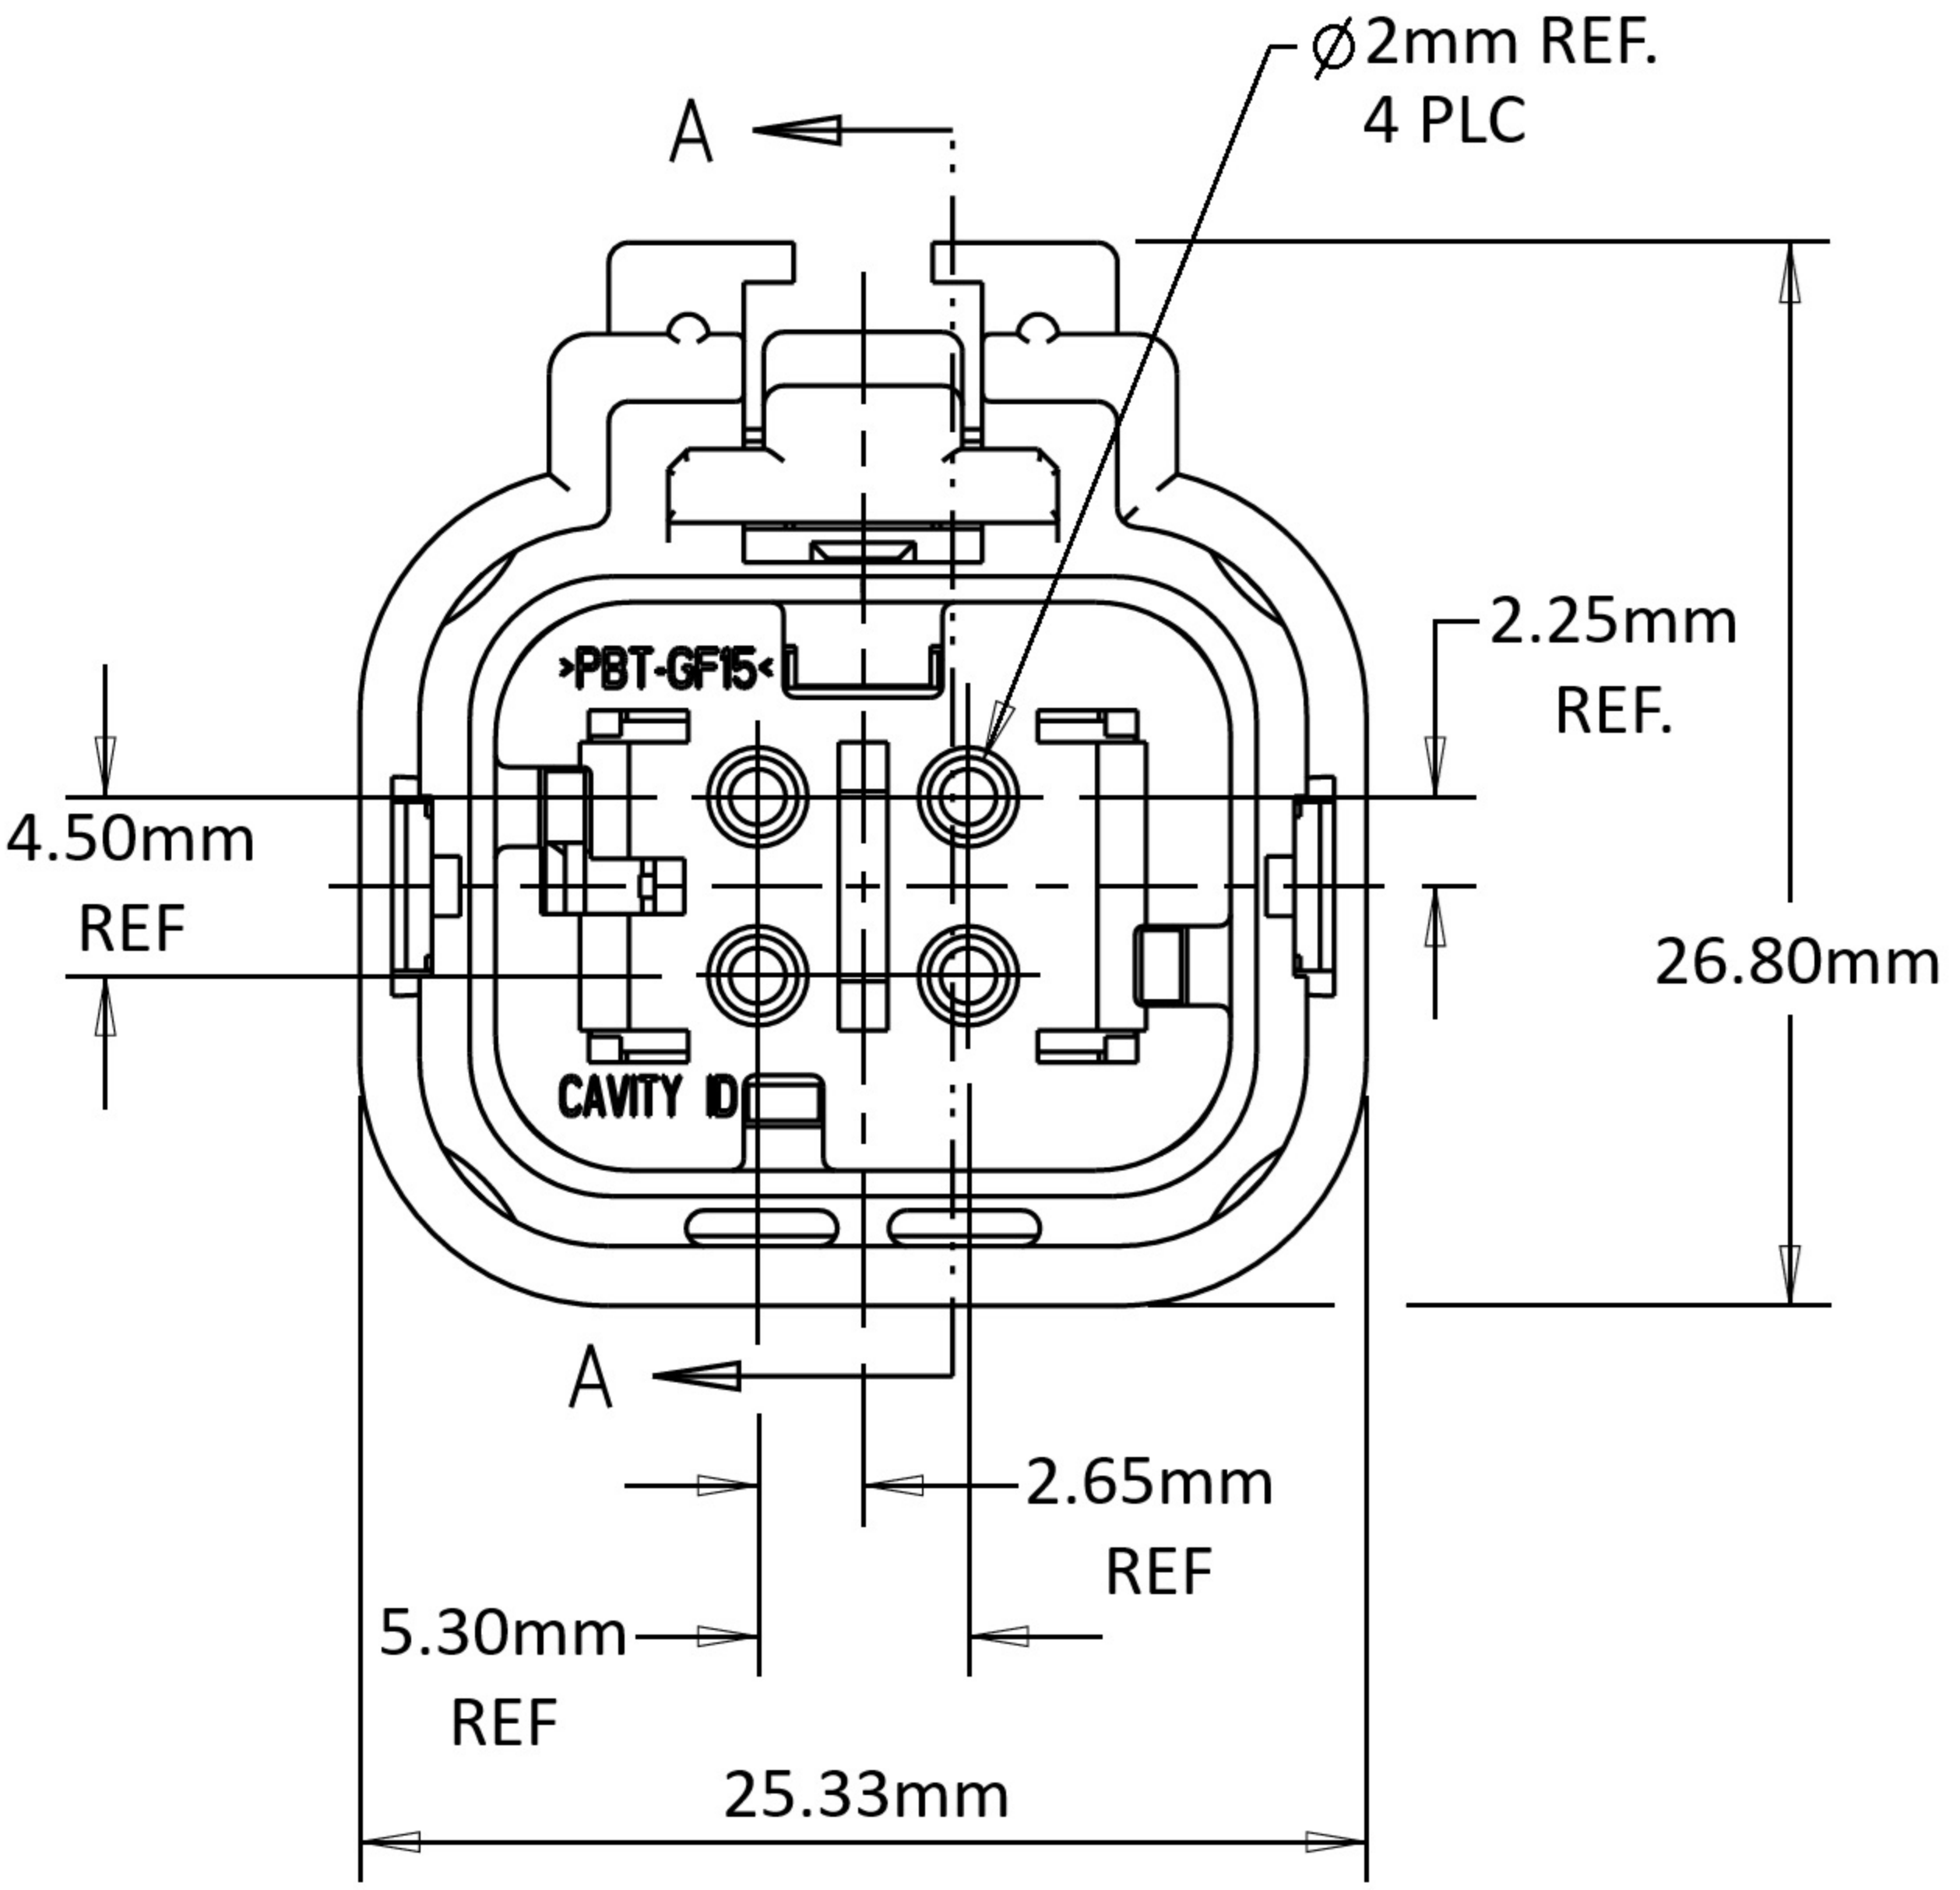

# DIMENSIONS

776487-1 SHOWN

- 1 MATERIAL: 15% GLASS FILLED THERMOPLASTIC  
COLOR: BLACK
- 2 MATERIAL: 15% GLASS FILLED THERMOPLASTIC  
COLOR: (SEE TABLE)
- 3 MATERIAL: SILICONE  
COLOR: GREEN
- 4 MATERIAL: 15% GLASS FILLED THERMOPLASTIC  
COLOR: RED
- 5. RECOMMENDED WIRE DIAMETER RANGE IS 2.18 TO 3.67mm
- 6 MATERIAL: SILICONE  
COLOR: TAN