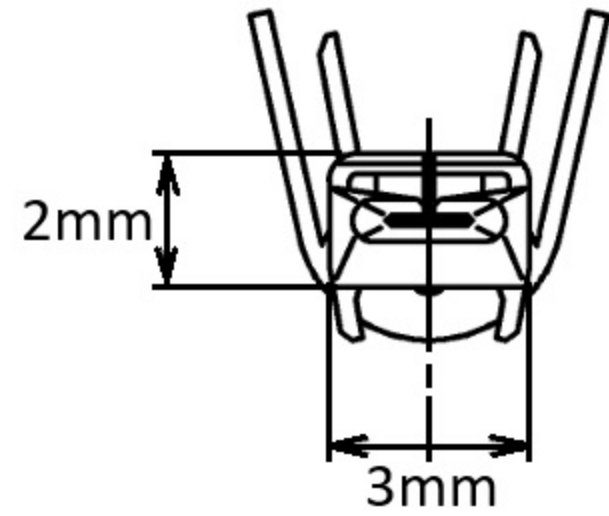

DIMENSIONS

SEC. A-A

SEC. B-B

DESCRIPTION	PART NO.	APPLICABLE WIRE SIZE	W ₁	H ₁	W ₂	H ₂
TERMINAL L SIZE	8100-0459	AVSS 2 EQUIVALENT	4.30mm	4.10mm	6mm	5mm