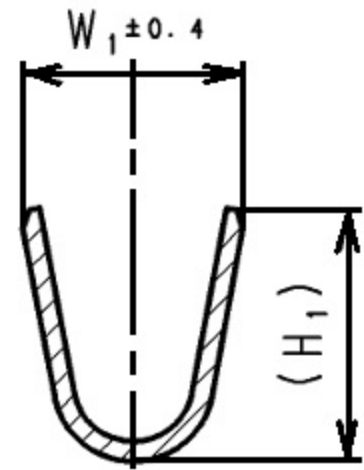

DIMENSIONS

SEC. A-A

SEC. B-B

DESCRIPTION	PART NO.	APPLICABLE WIRE SIZE	W ₁	H ₁	W ₂	H ₂
TERMINAL L SIZE	8100-0459	AVSS 2 EQUIVALENT	4.30mm	4.10mm	6mm	5mm