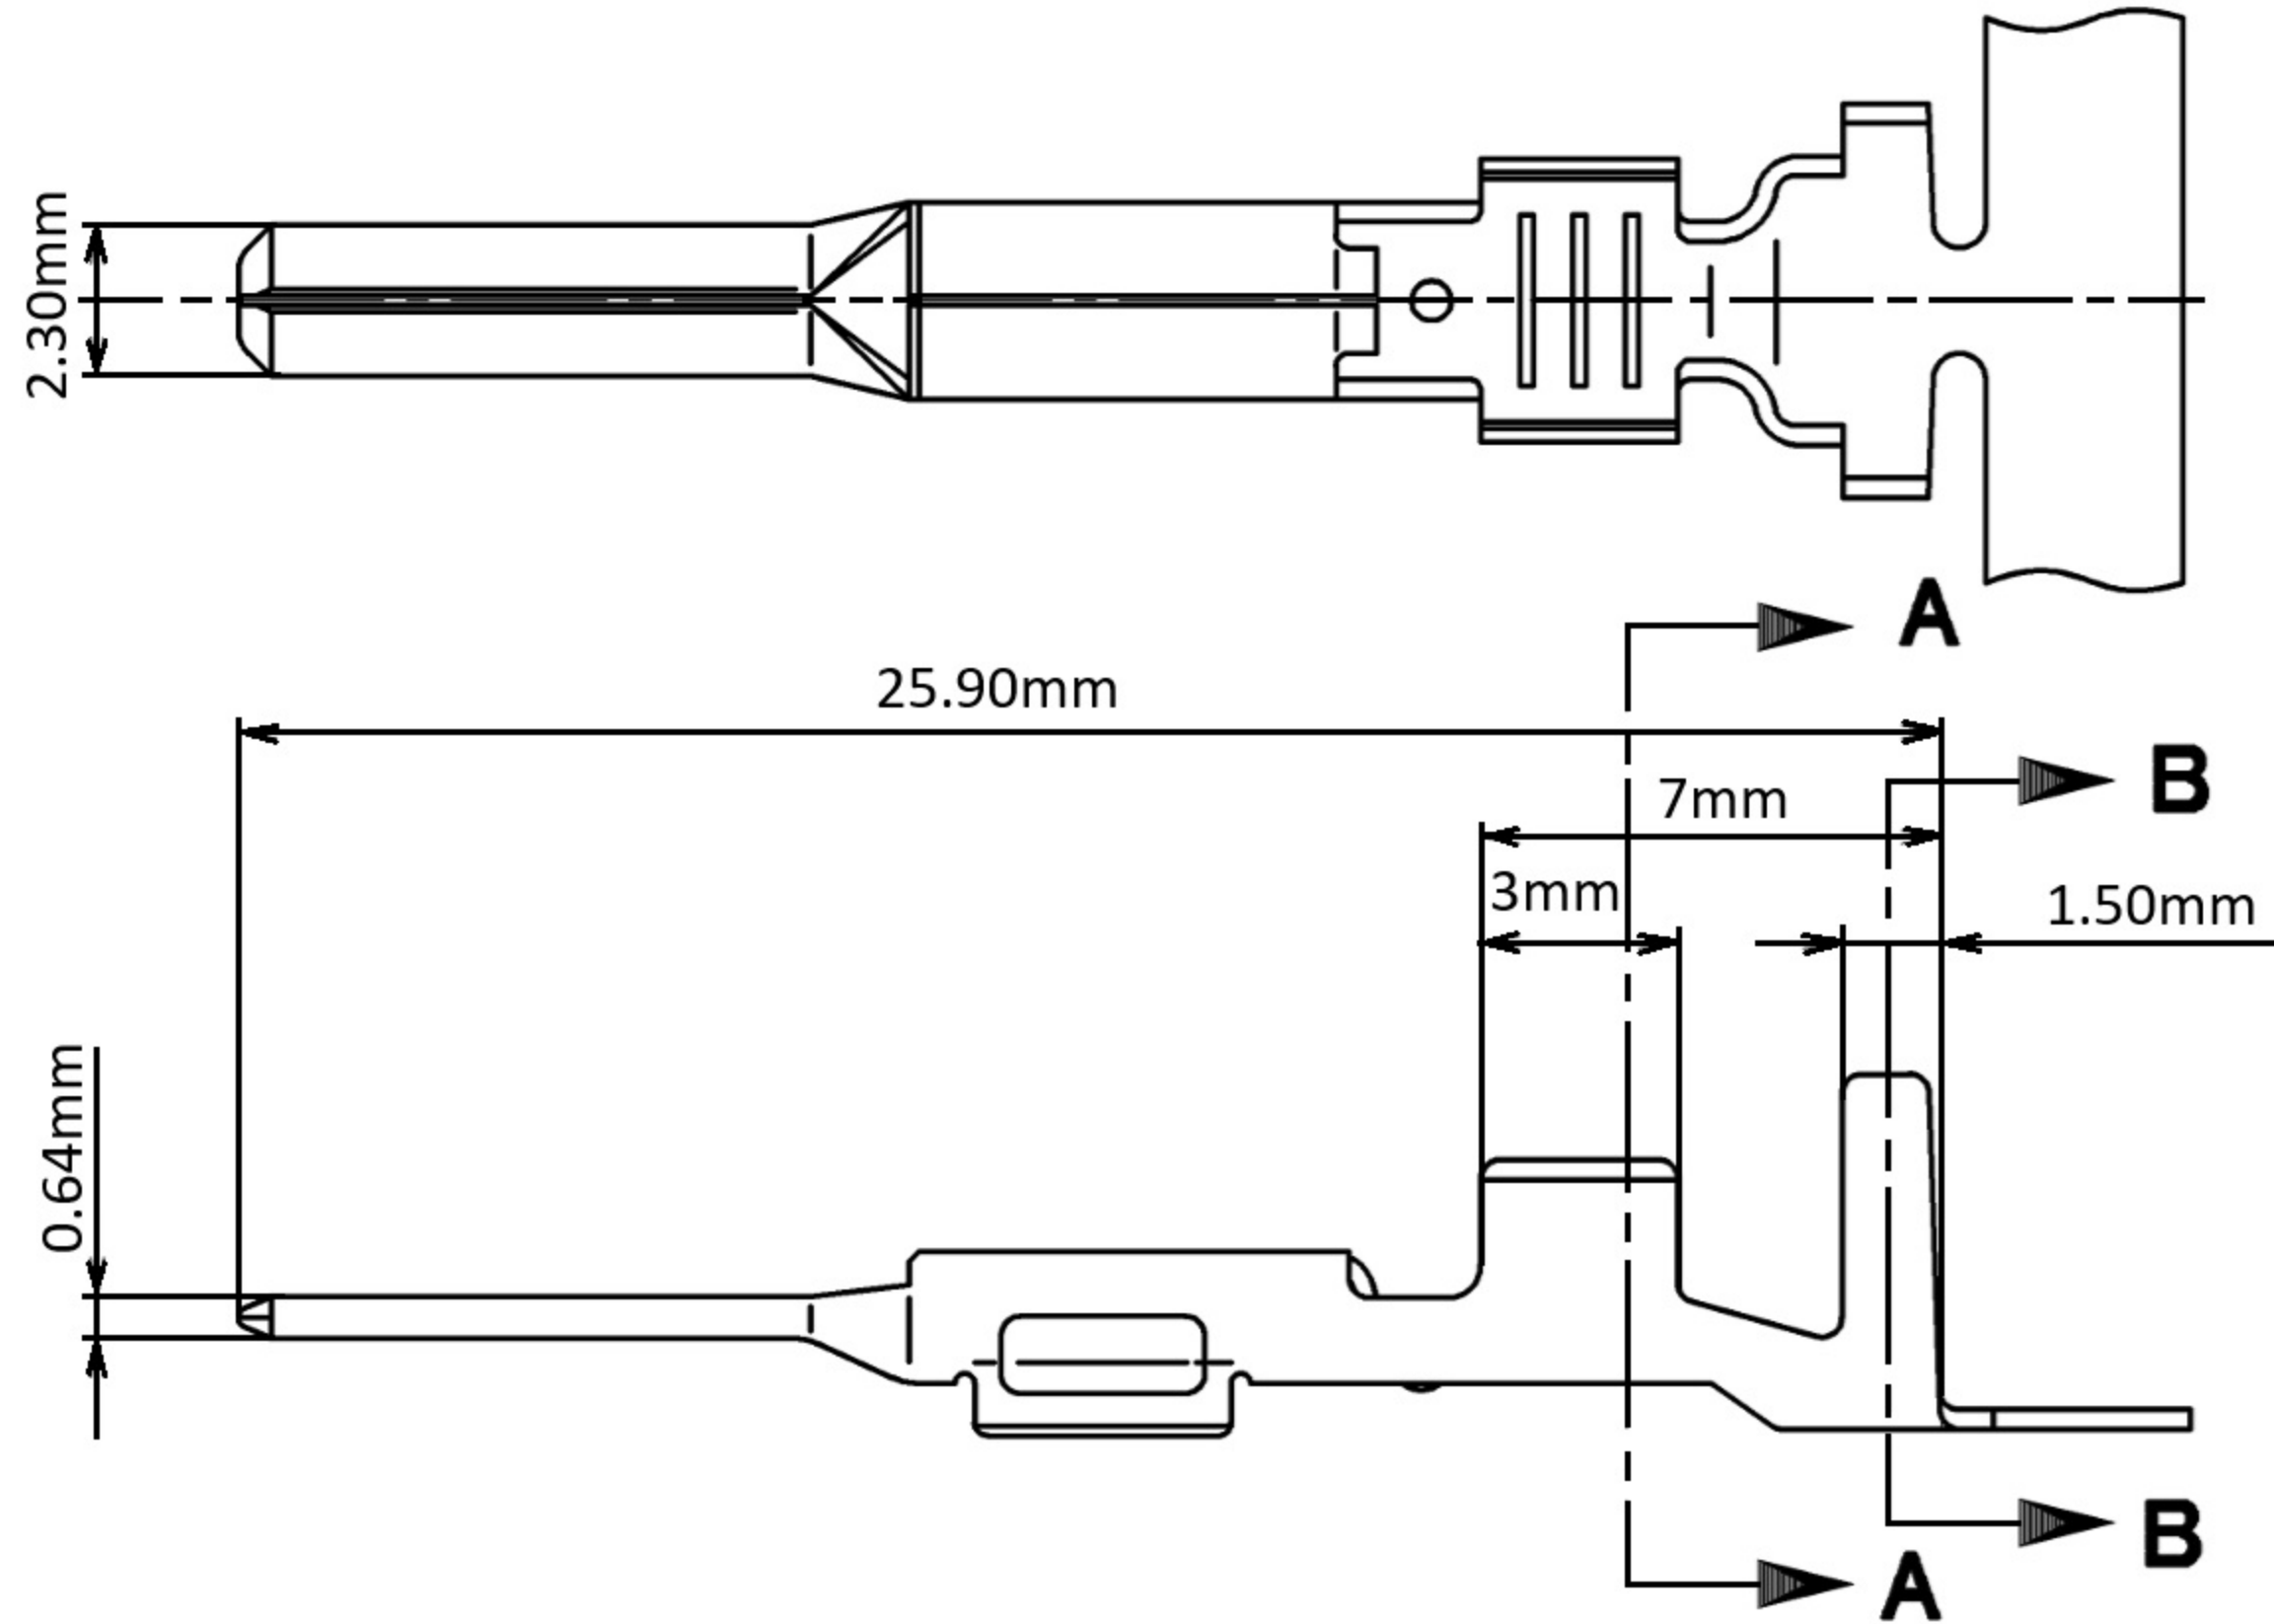

DIMENSIONS

SEC. A-A

SEC. B-B

DESCRIPTION	PART NO.	APPLICABLE WIRE SIZE	W ₁	H ₁	W ₂	H ₂
TERMINAL L SIZE	8100-0459	AVSS 2 EQUIVALENT	4.30mm	4.10mm	6mm	5mm