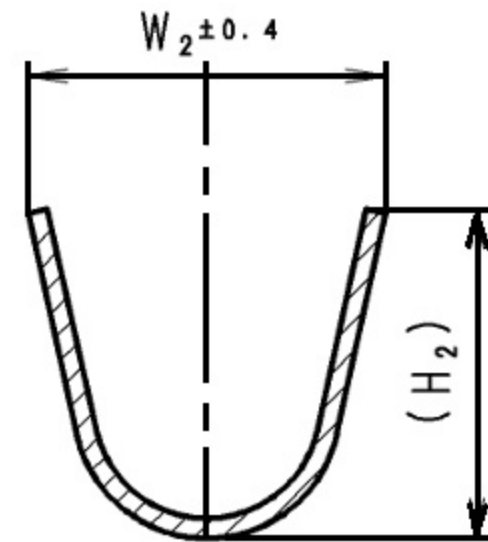

DIMENSIONS

SEC. A-A

SEC. B-B

DESCRIPTION	PART NO.	APPLICABLE WIRE SIZE	W ₁	H ₁	W ₂	H ₂
TERMINAL L SIZE	8100-0459	AVSS 2 EQUIVALENT	4.30mm	4.10mm	6mm	5mm