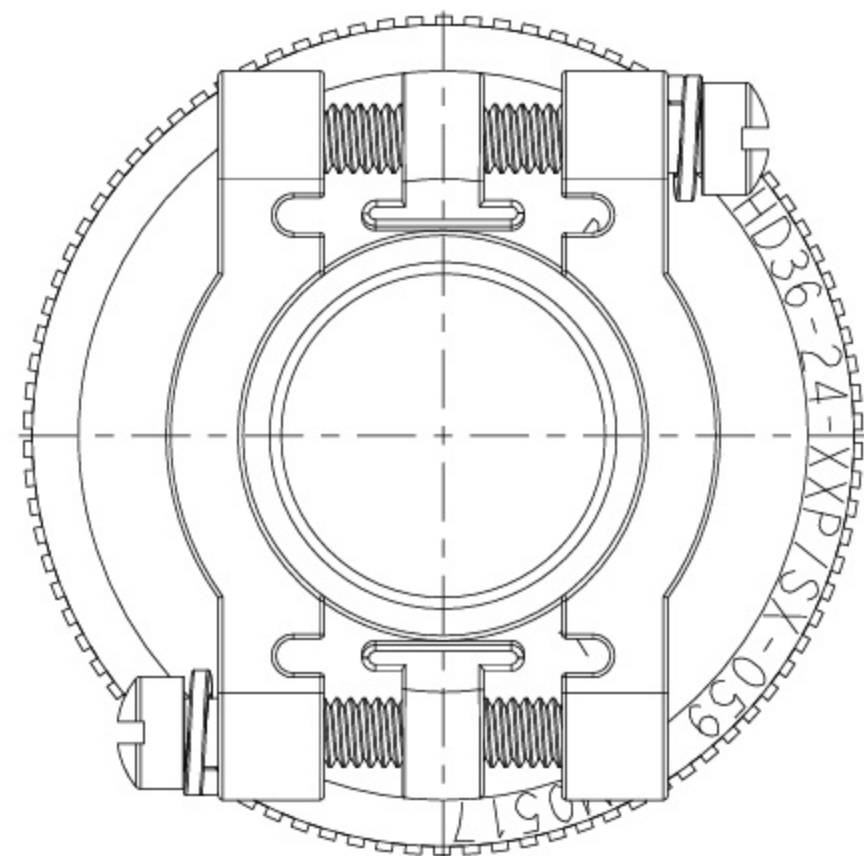

DIMENSIONS

DATE CODE: IDENTIFIES THE YEAR, MONTH, DAY AND HOUR OF ASSEMBLY.
 YEAR: FIRST AND SECOND DIGITS. (14=2014)
 MONTH: THIRD DIGIT, EXCLUDING 1. A=JAN., B=FEB., C=MARCH... (K=OCT.)
 DAY: FOURTH AND FIFTH DIGITS (14=14th DAY)
 HOUR: SIXTH AND SEVENTH DIGITS (11=11AM)

MATERIAL:
 ADAPTER: 6061-T6 ALUMINIUM ALLOY,
 GROMMET: SILICONE VMQ (RED),
 RETAINER RING: PA66 GF10.