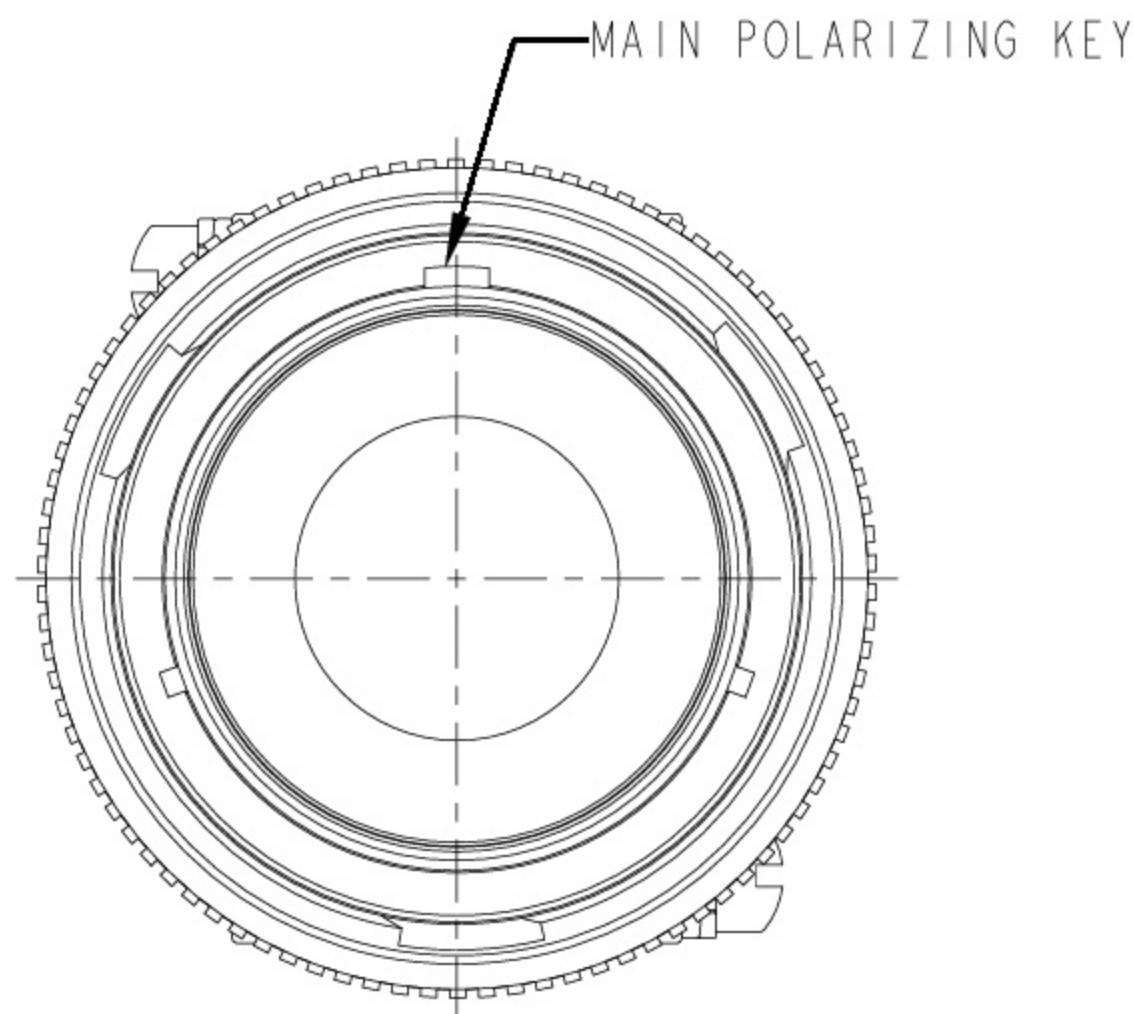

DIMENSIONS

DATE CODE: IDENTIFIES THE YEAR, MONTH, DAY AND HOUR OF ASSEMBLY.
 YEAR: FIRST AND SECOND DIGITS. (14=2014)
 MONTH: THIRD DIGIT, EXCLUDING 1. A=JAN., B=FEB., C=MARCH... (K=OCT.)
 DAY: FOURTH AND FIFTH DIGITS (14=14th DAY)
 HOUR: SIXTH AND SEVENTH DIGITS (11=11AM)

MATERIAL:
 ADAPTER: 6061-T6 ALUMINIUM ALLOY,
 GROMMET: SILICONE VMQ (RED),
 RETAINER RING: PA66 GF10.