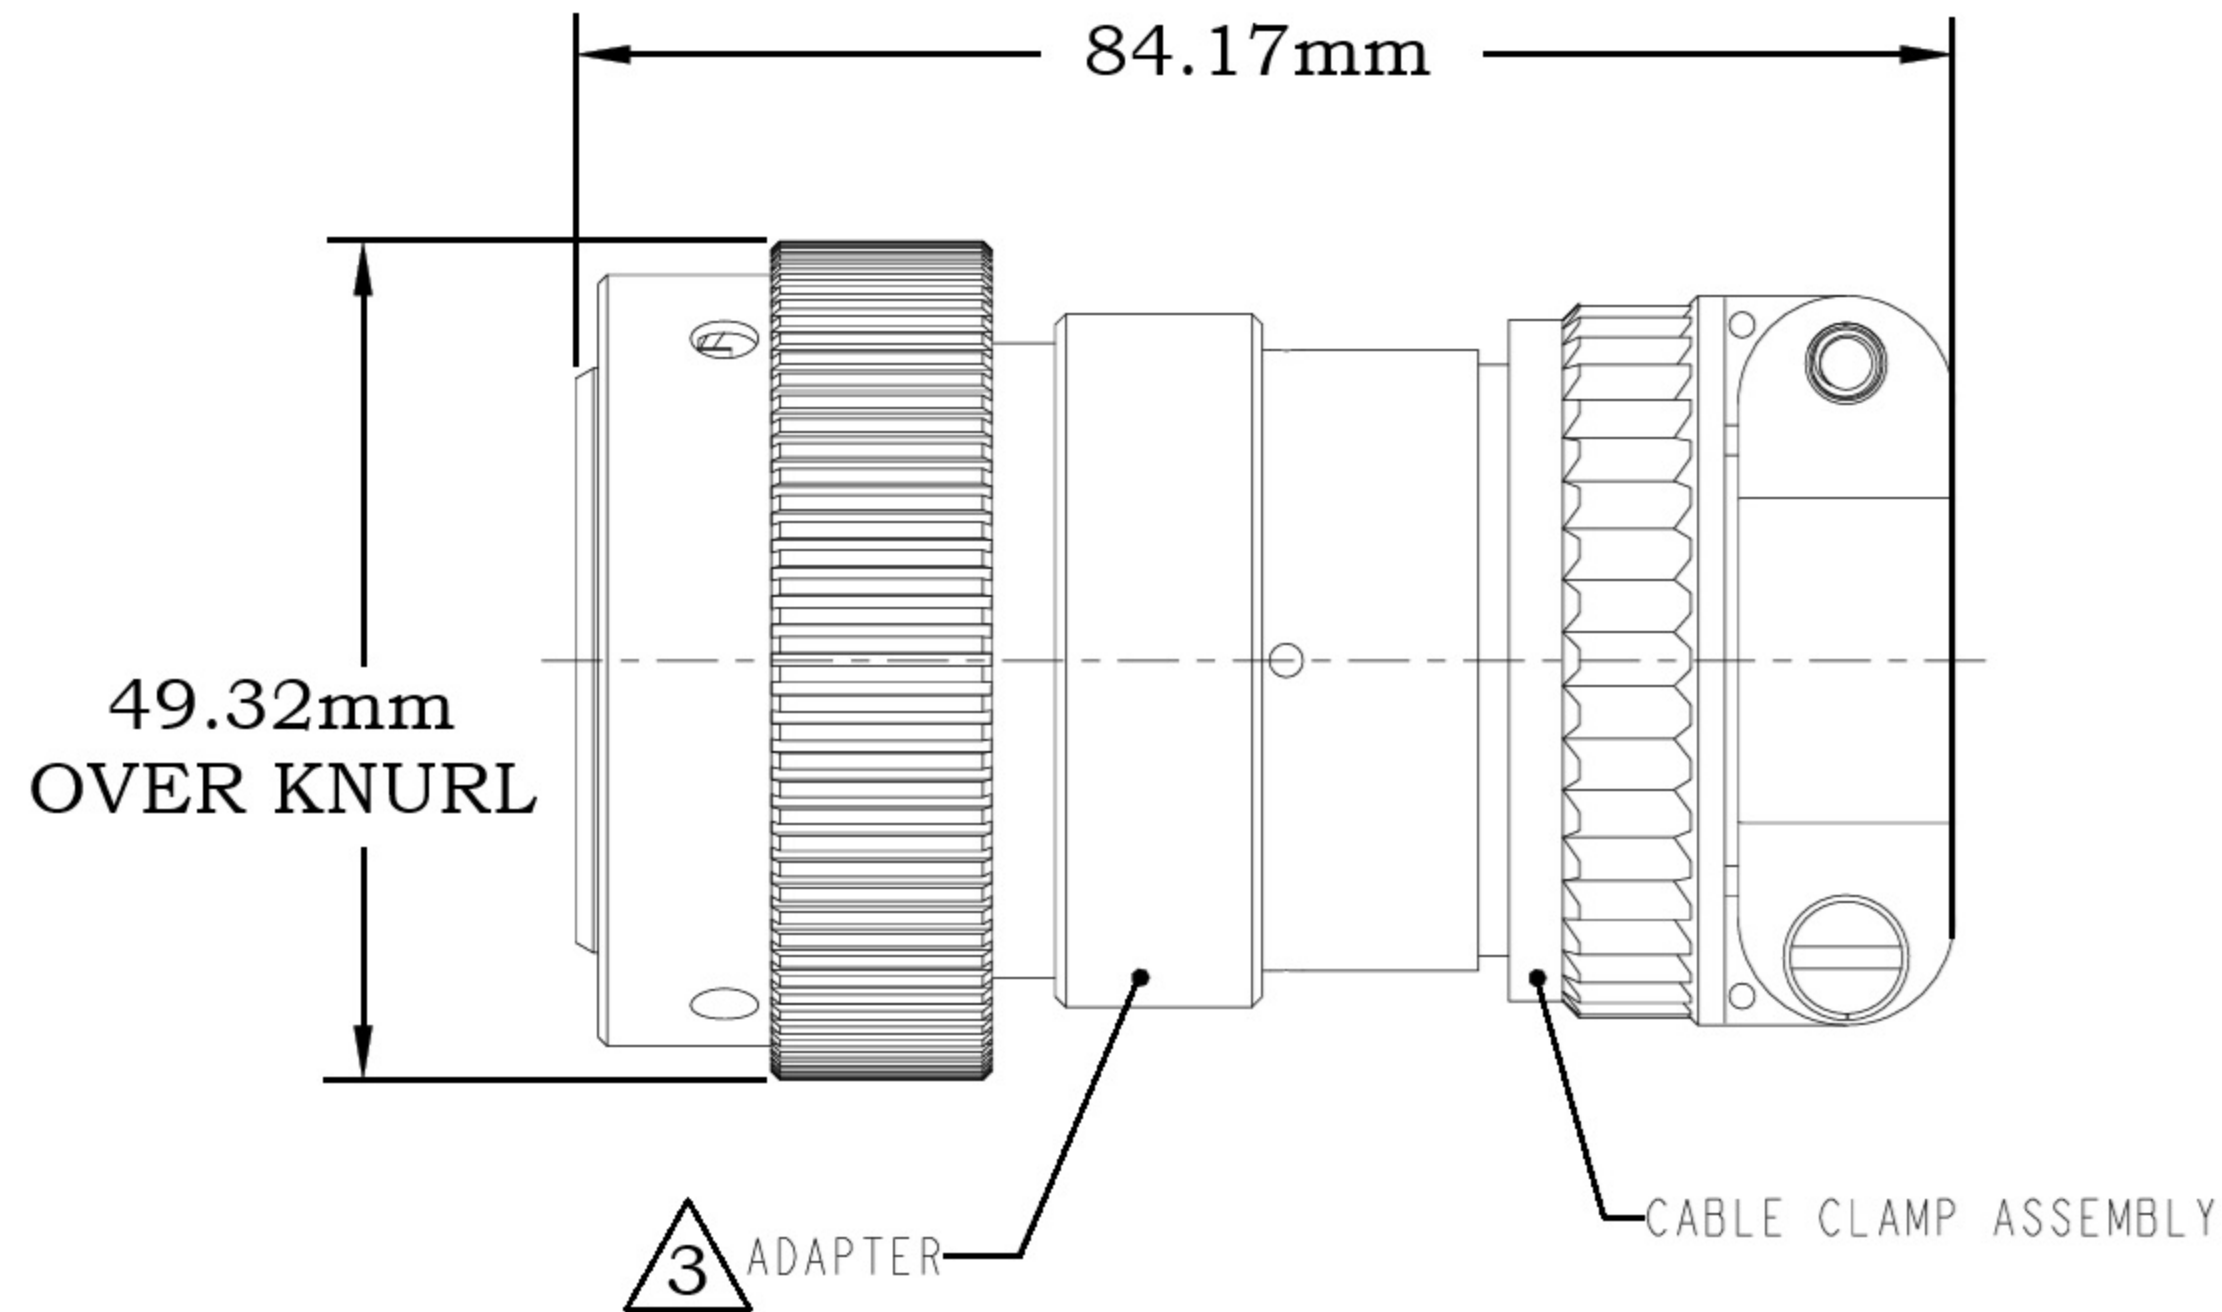

DIMENSIONS

DATE CODE: IDENTIFIES THE YEAR, MONTH, DAY AND HOUR OF ASSEMBLY.
 YEAR: FIRST AND SECOND DIGITS. (14=2014)
 MONTH: THIRD DIGIT, EXCLUDING 1. A=JAN., B=FEB., C=MARCH... (K=OCT.)
 DAY: FOURTH AND FIFTH DIGITS (14=14th DAY)
 HOUR: SIXTH AND SEVENTH DIGITS (11=11AM)

MATERIAL:
 ADAPTER: 6061-T6 ALUMINIUM ALLOY,
 GROMMET: SILICONE VMQ (RED),
 RETAINER RING: PA66 GF10.