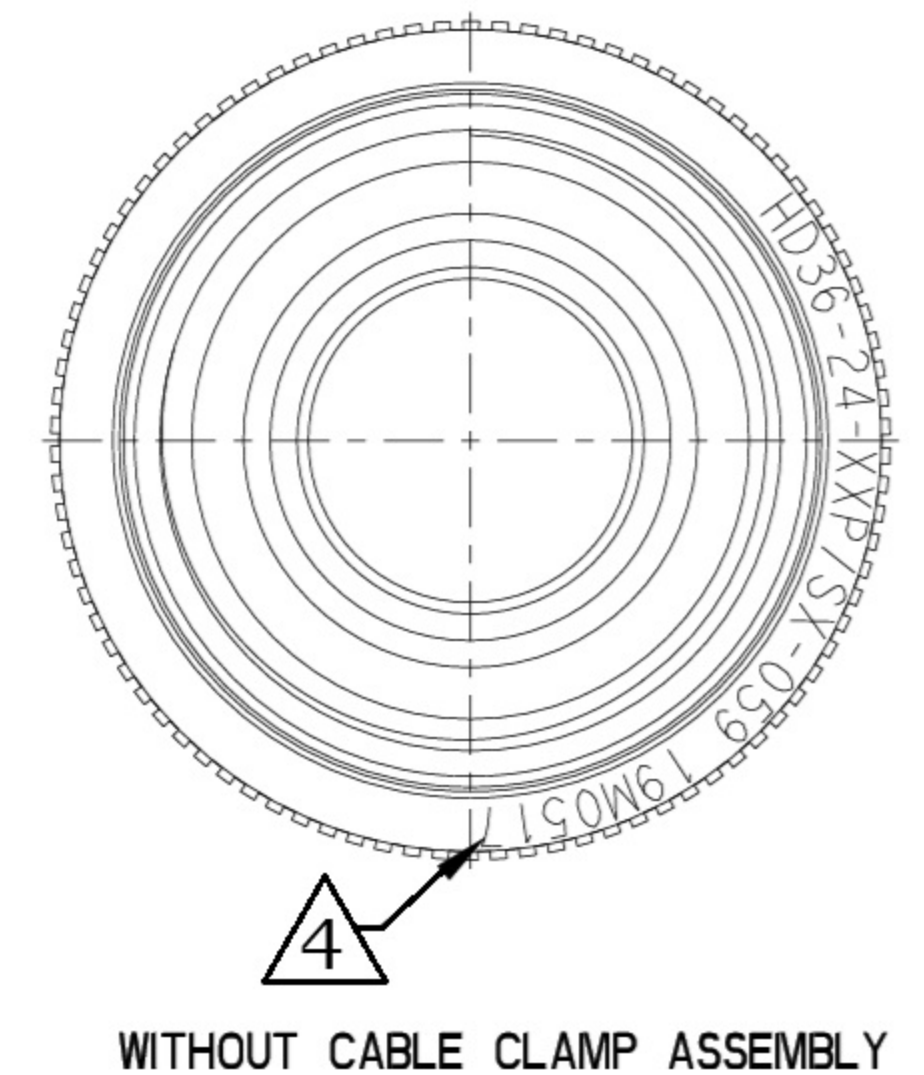

DIMENSIONS

DATE CODE: IDENTIFIES THE YEAR, MONTH, DAY AND HOUR OF ASSEMBLY.
 YEAR: FIRST AND SECOND DIGITS. (14=2014)
 MONTH: THIRD DIGIT, EXCLUDING 1. A=JAN., B=FEB., C=MARCH... (K=OCT.)
 DAY: FOURTH AND FIFTH DIGITS (14=14th DAY)
 HOUR: SIXTH AND SEVENTH DIGITS (11=11AM)

MATERIAL:
 ADAPTER: 6061-T6 ALUMINIUM ALLOY,
 GROMMET: SILICONE VMQ (RED),
 RETAINER RING: PA66 GF10.