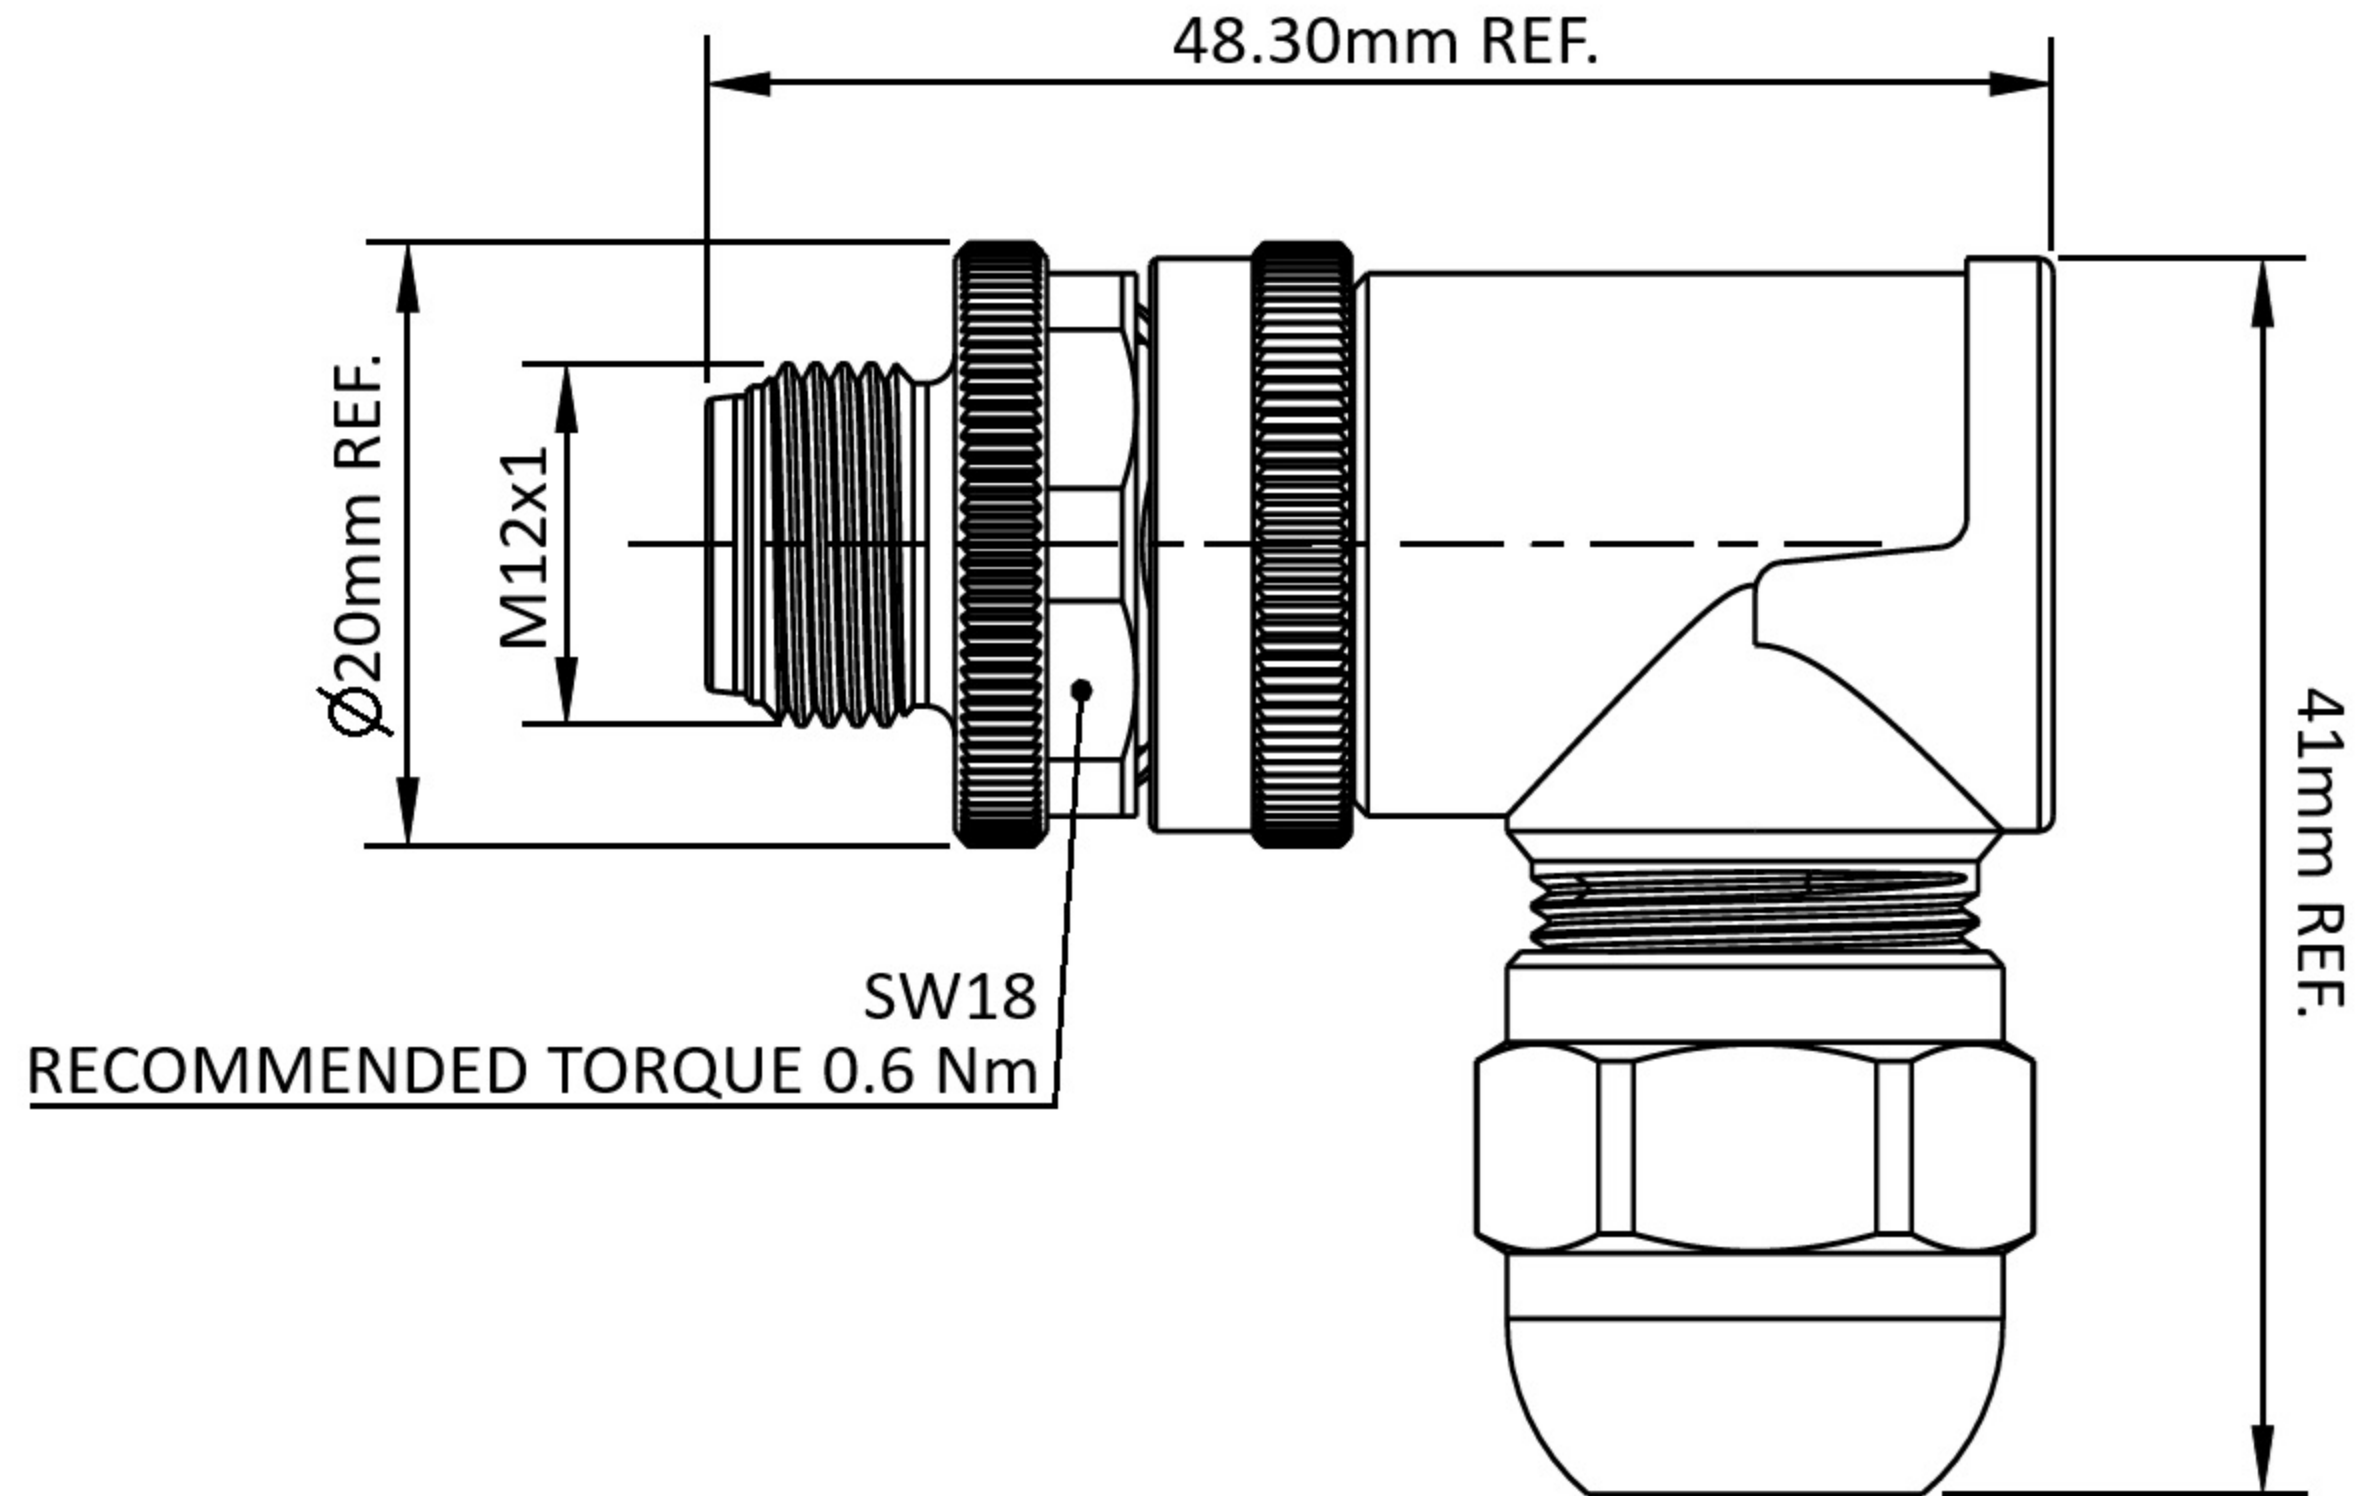

DIMENSIONS

A coding - M12 Male Screw Connection, Angled, Shielded

5-Pole

PG7

T4113011051-000