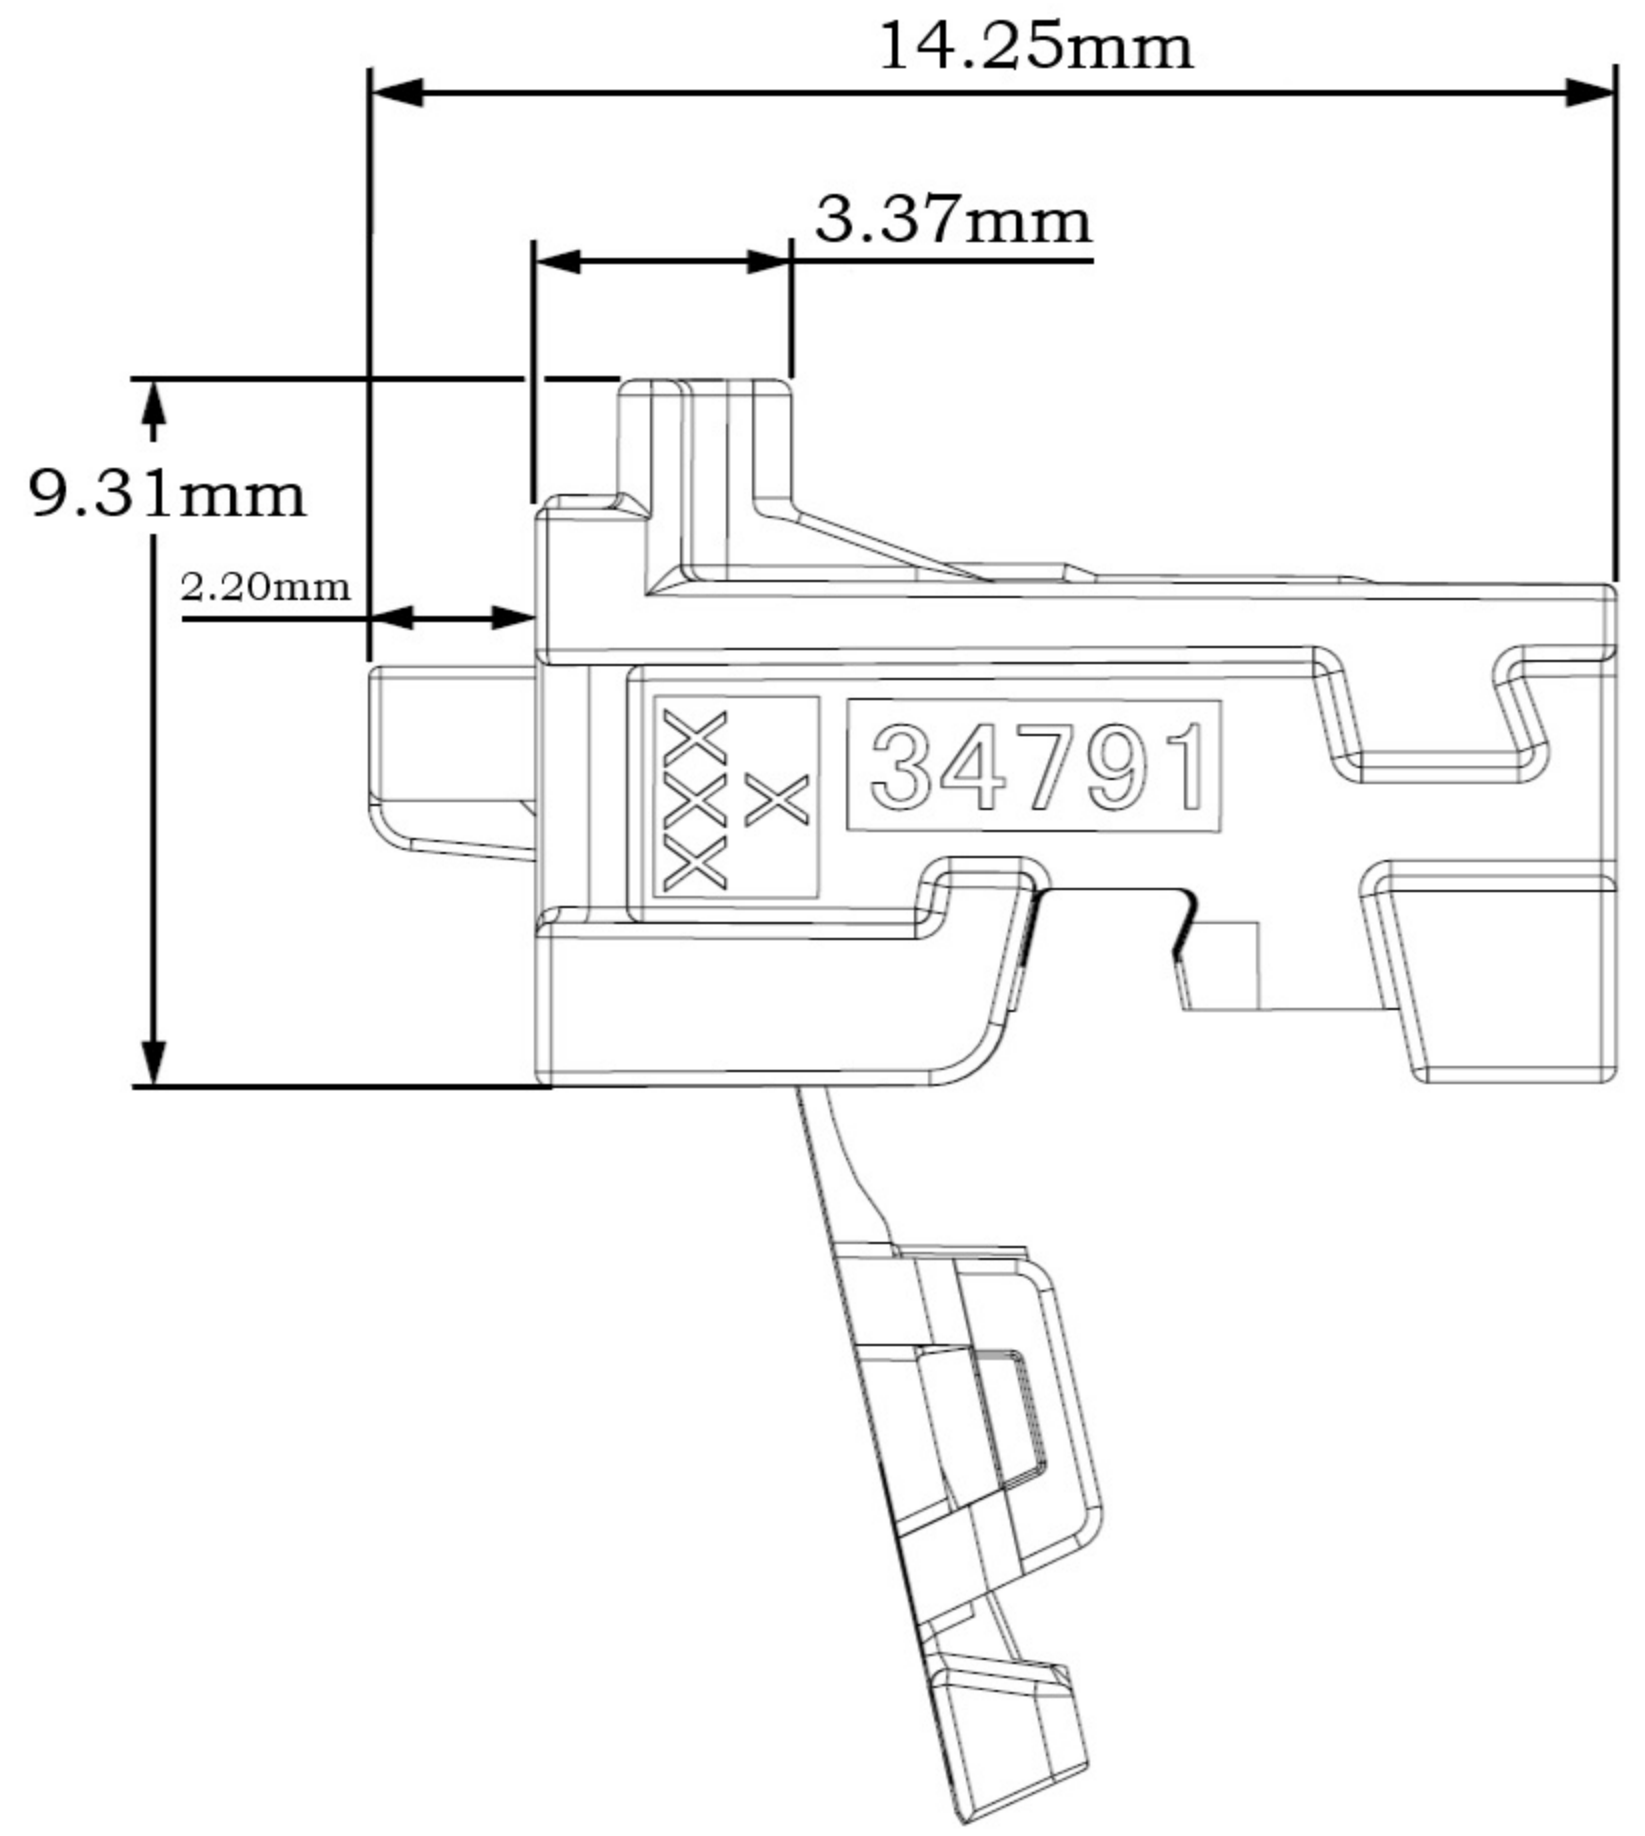

DIMENSIONS

4 CIRCUIT RECEPTACLE NO BRIDGE
POLARIZATION OPTION A