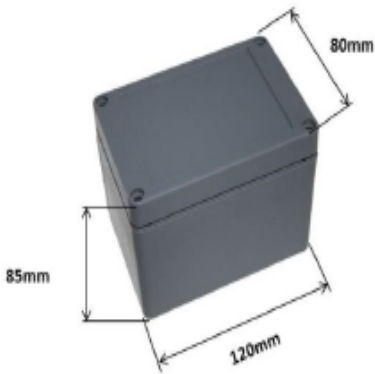

EN1016

Item Code	EN1016
Material	ABS
Color	Gray
Shape	Rectangular
Length	120mm
Width	80mm
Depth	85mm
Highest NEMA Rating	13
IP Rating	IP66