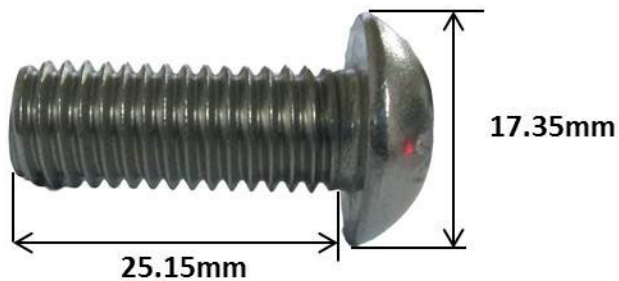

PARTS CATALOGUE

HW1649

HMWS PART NUMBER

ORIGINAL MFG. PART NUMBER

**S/S DOME HEAD SOCKET M10 X
25MM**

DESCRIPTION

MATERIAL

S / S

COLOR

S I L V E R

WEIGHT: 19g

SPECIFICATION / FEATURES: