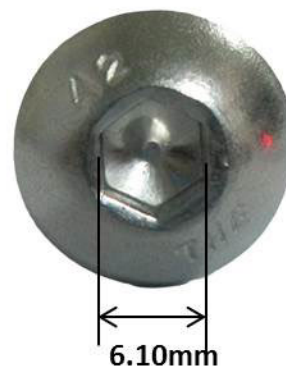

PARTS CATALOGUE

HW1649

HMWS PART NUMBER

ORIGINAL MFG. PART NUMBER

**S/S DOME HEAD SOCKET M10 X
25MM**

DESCRIPTION

MATERIAL

S / S

COLOR

S I L V E R

WEIGHT: 19g

SPECIFICATION / FEATURES: