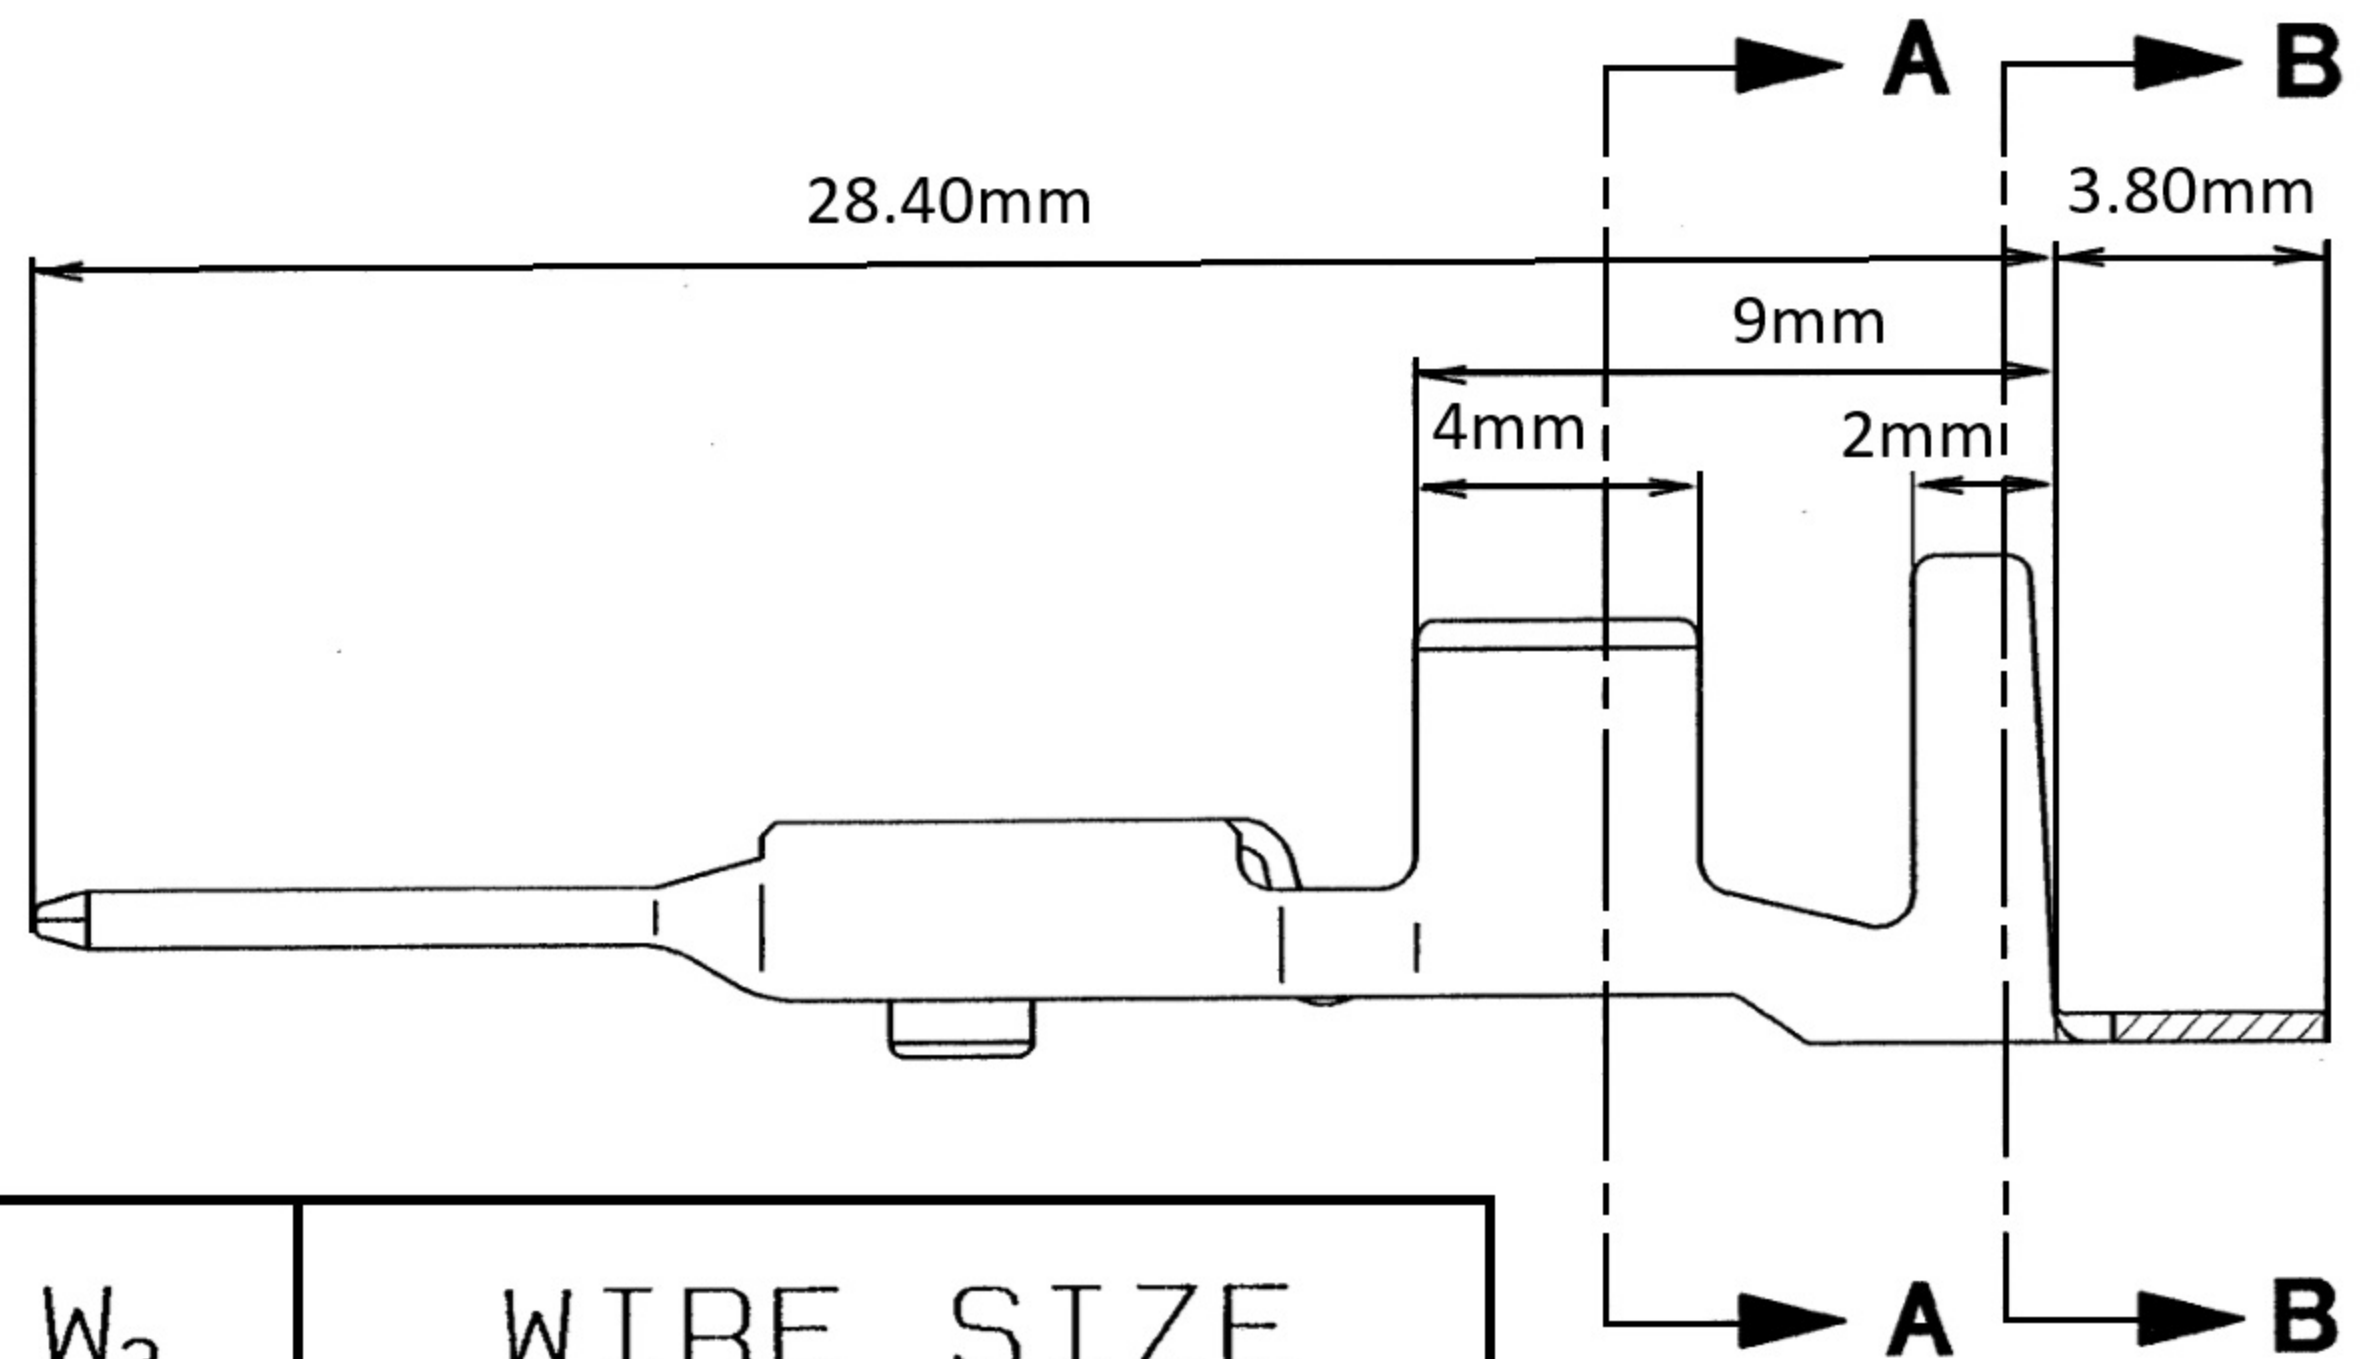

DIMENSIONS

SEC. A-A

SEC. B-B

H_1	W_1	H_2	W_2	WIRE SIZE
4.70mm	4.90mm	5.40mm	6.90mm	AVSS 2~AEX 3 EQUIVALENT