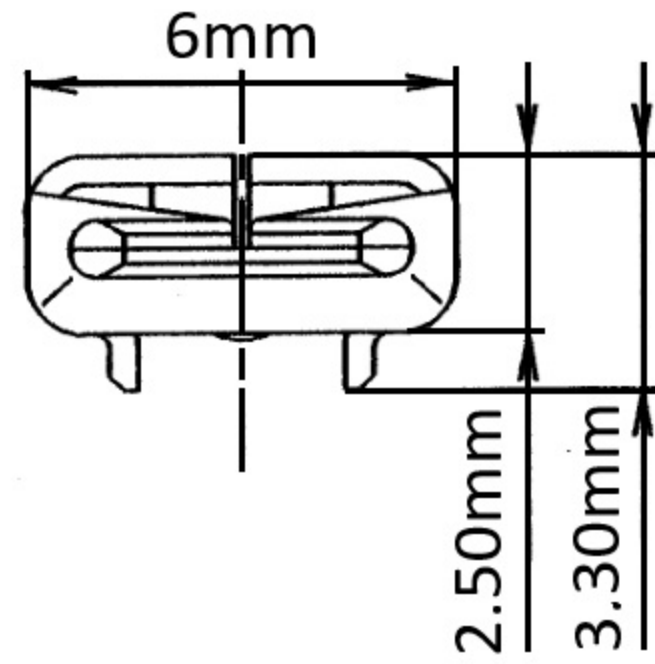

DIMENSIONS

SEC. A-A

SEC. B-B

H_1	W_1	H_2	W_2	WIRE SIZE
4.70mm	4.90mm	5.40mm	6.90mm	AVSS 2~AEX 3 EQUIVALENT