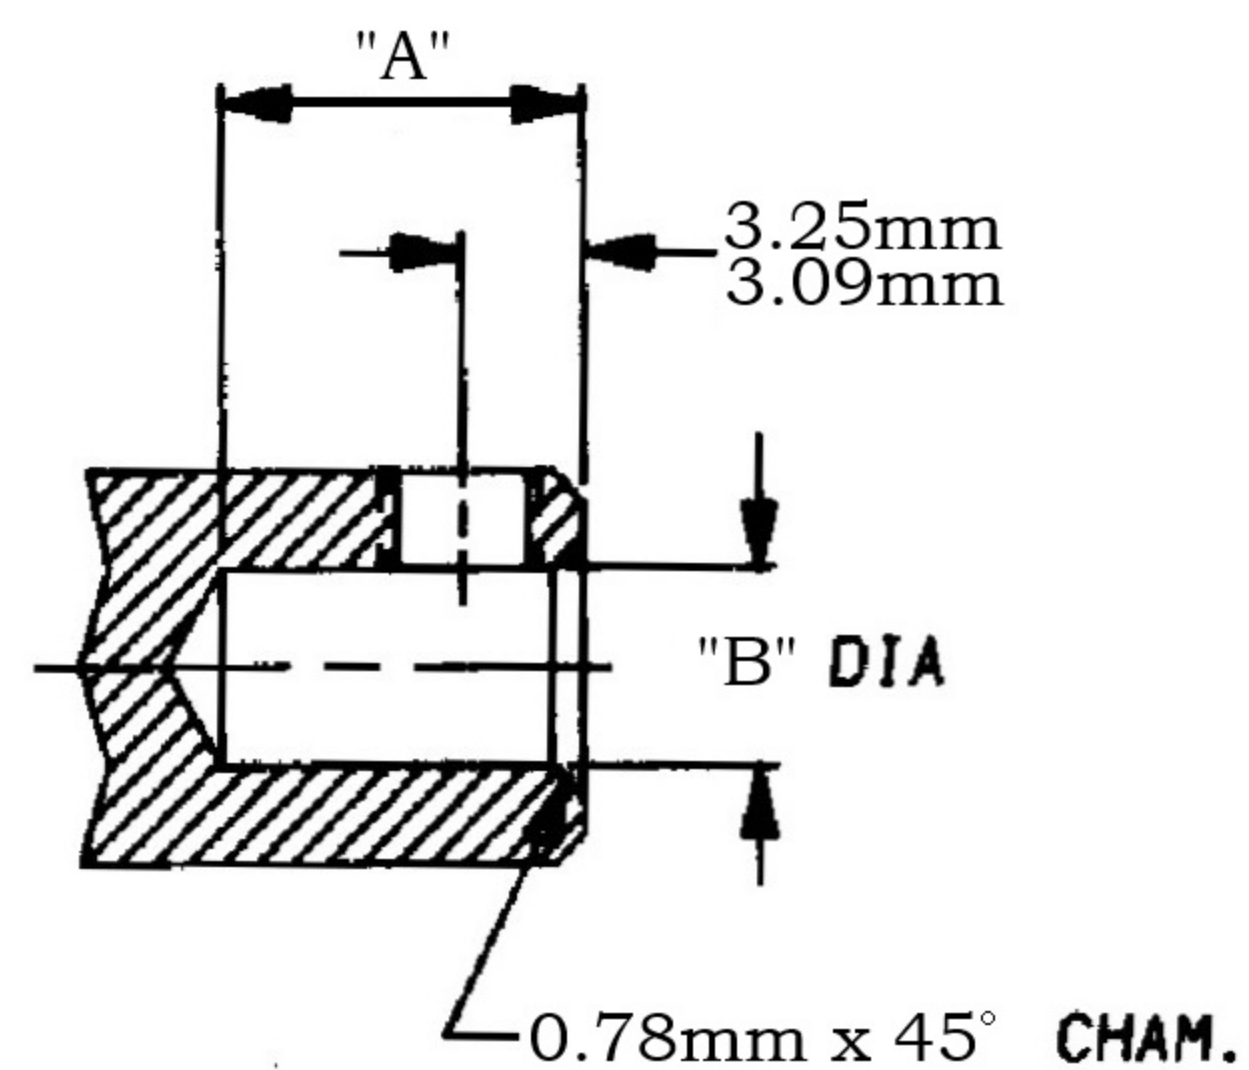

DIMENSIONS

6 TERMINALS WITH HOLES FOR UP TO #10 GA. WIRE.
GROUND TERMINAL WITH HOLE FOR UP TO #8 GA. WIRE.
SEE WIRE HOLE DETAIL

WIRE GAUGE	"A"	"B"	SCR. SIZE
#8	9.39mm	5.08mm/4.92mm	#6-32
#10	9.39mm	3.93mm/3.81mm	#8-32

WIRE HOLE DETAIL