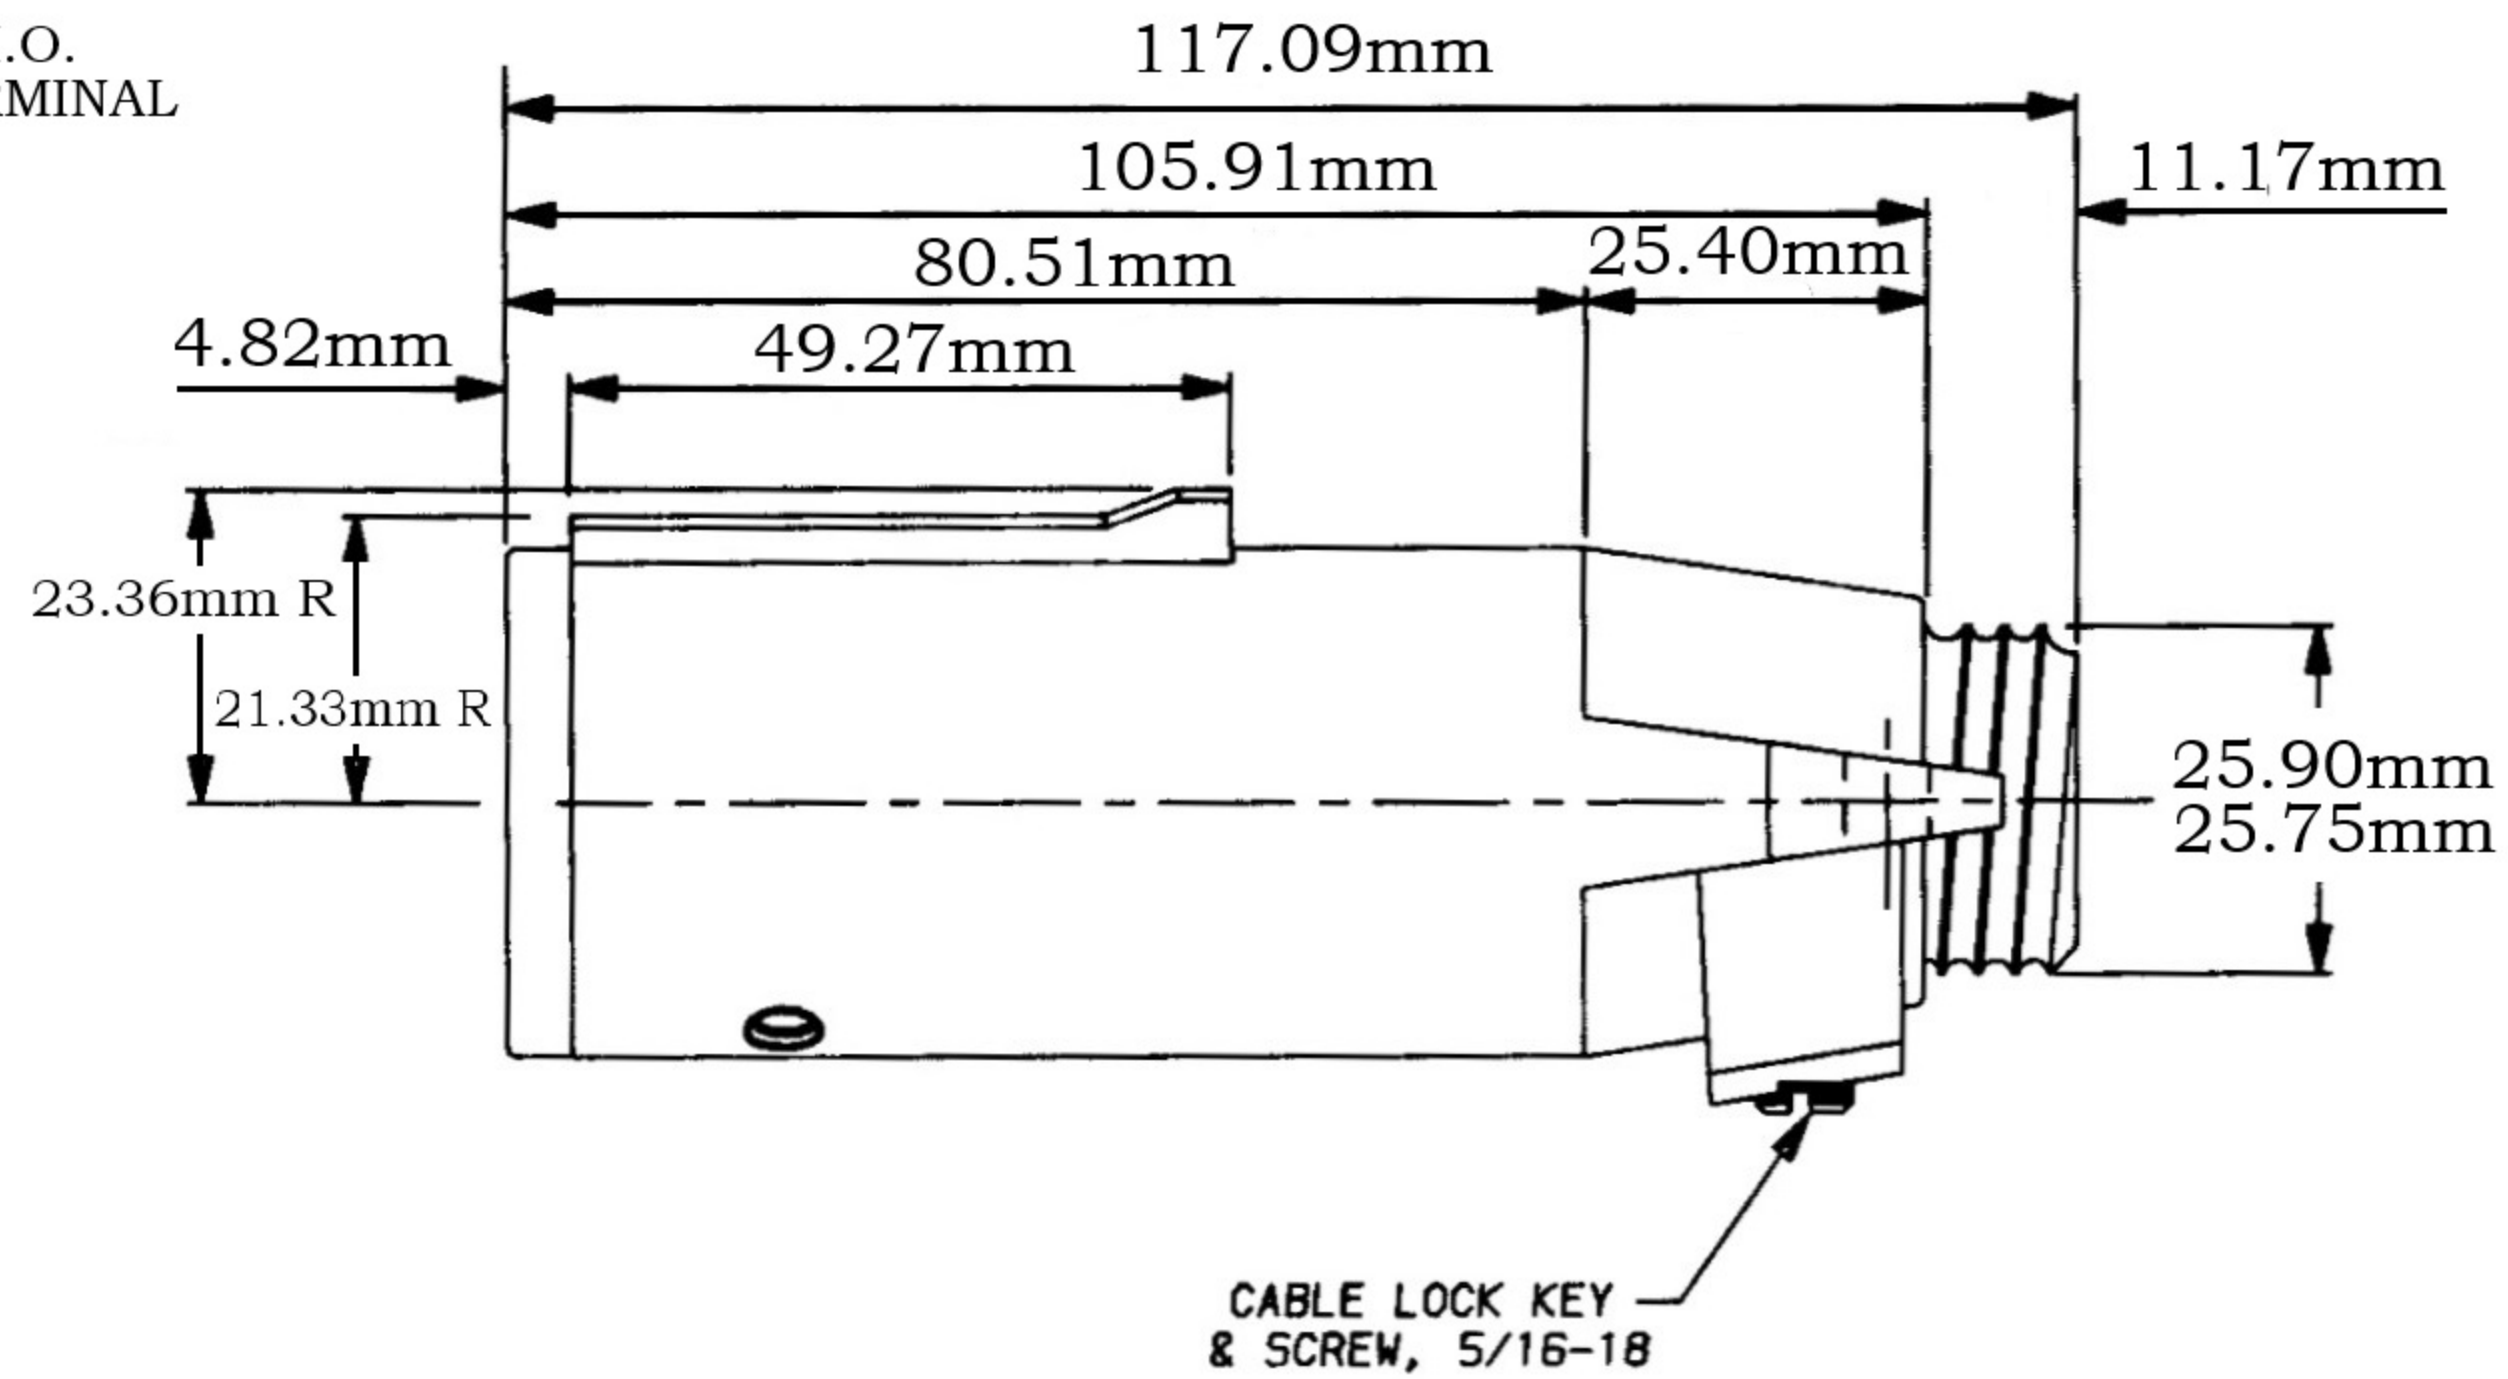

DIMENSIONS

6 TERMINALS WITH HOLES FOR UP TO #10 GA. WIRE.
GROUND TERMINAL WITH HOLE FOR UP TO #8 GA. WIRE.
SEE WIRE HOLE DETAIL

WIRE GAUGE	"A"	"B"	SCR. SIZE
#8	9.39mm	5.08mm/4.92mm	#6-32
#10	9.39mm	3.93mm/3.81mm	#8-32

WIRE HOLE DETAIL