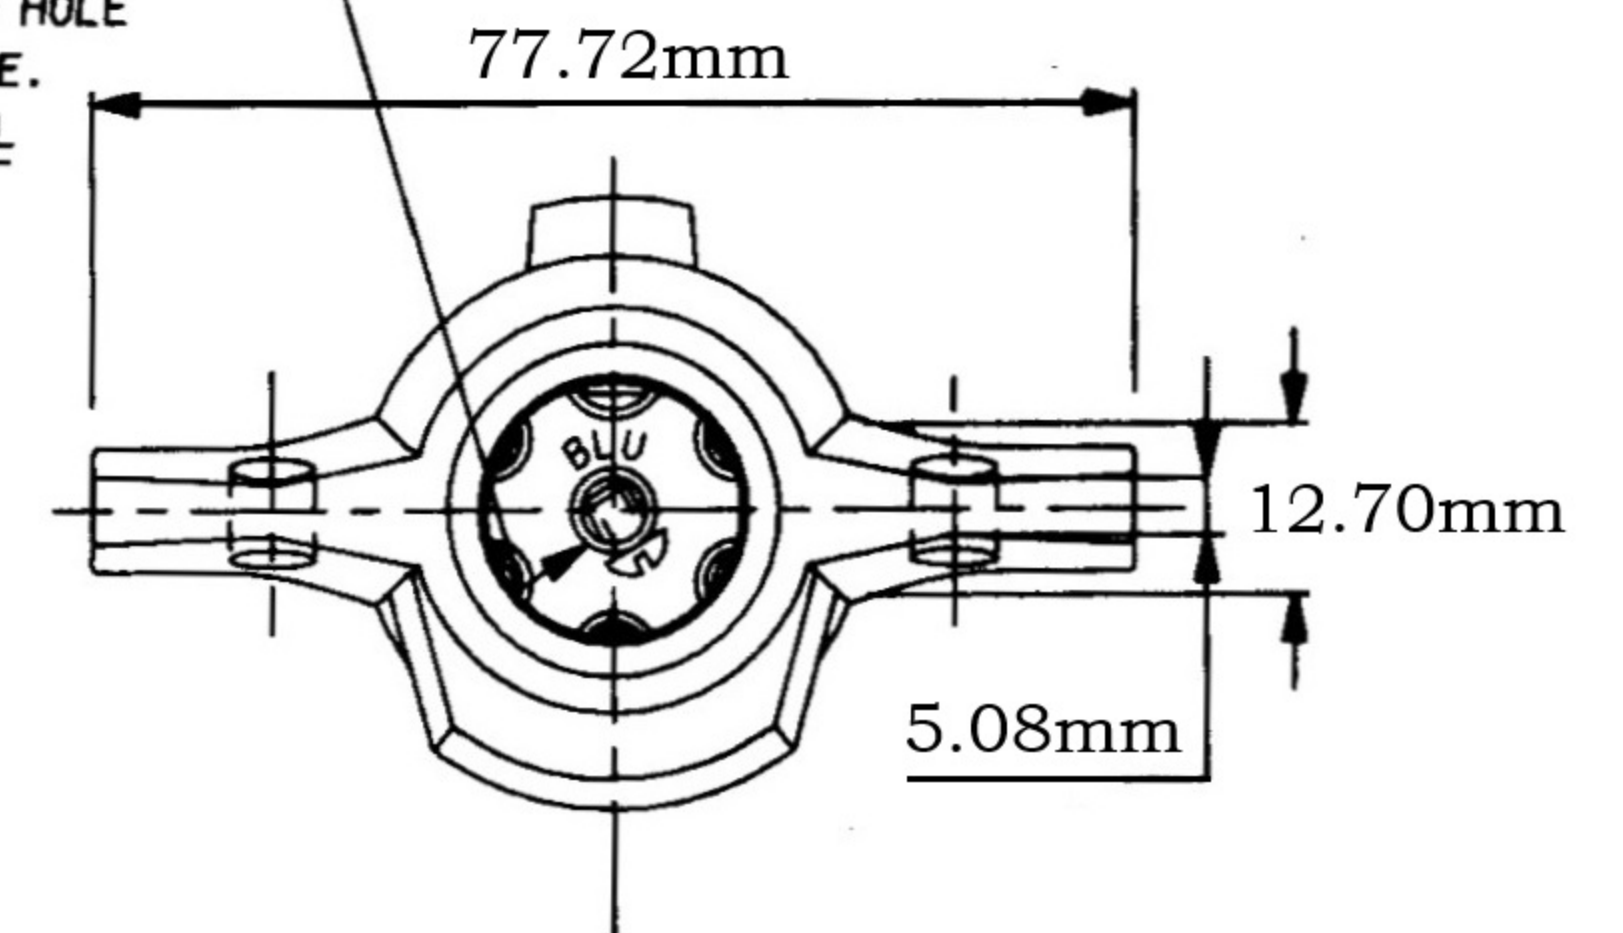

DIMENSIONS

6 TERMINALS WITH HOLES FOR UP TO #10 GA. WIRE.
GROUND TERMINAL WITH HOLE FOR UP TO #8 GA. WIRE.
SEE WIRE HOLE DETAIL

WIRE GAUGE	"A"	"B"	SCR. SIZE
#8	9.39mm	5.08mm/4.92mm	#6-32
#10	9.39mm	3.93mm/3.81mm	#8-32

WIRE HOLE DETAIL