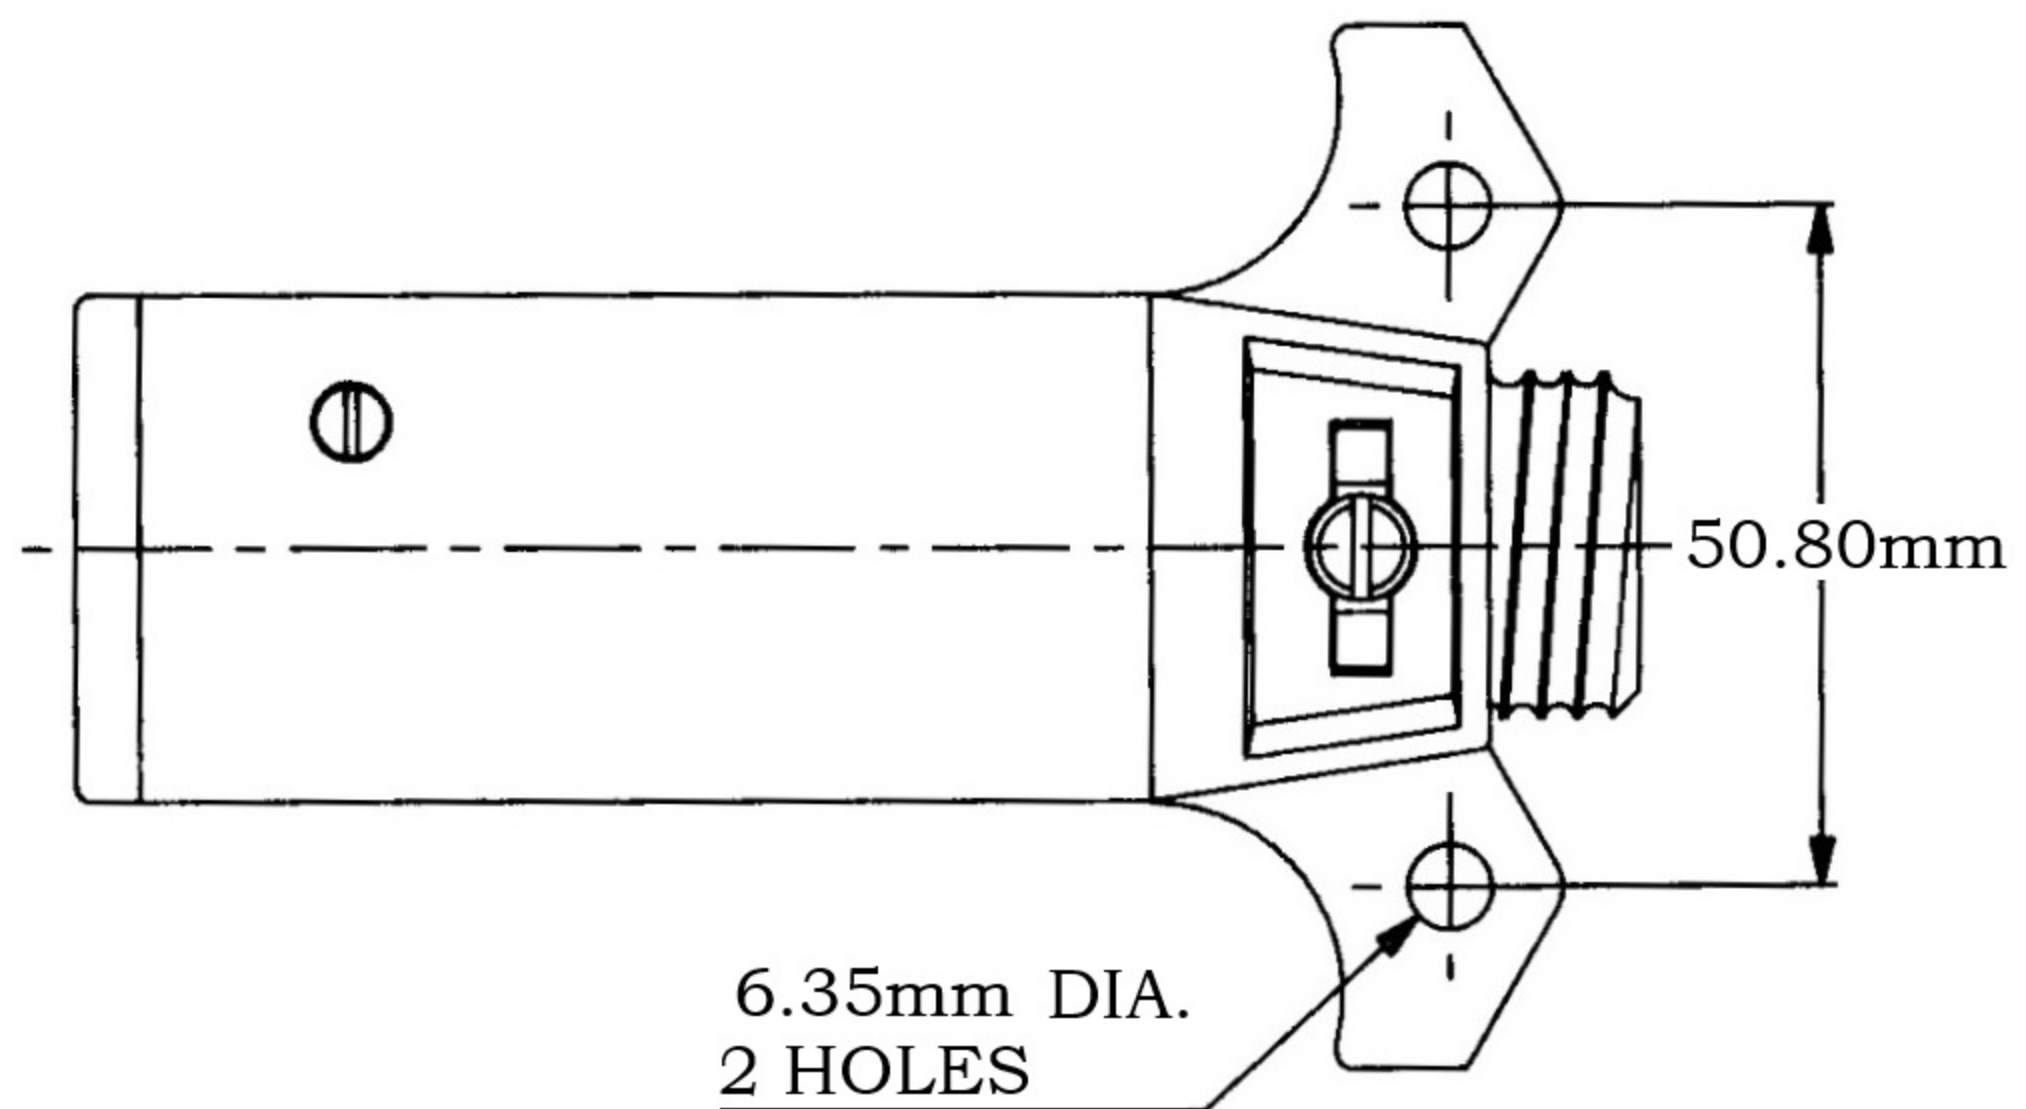

DIMENSIONS

6 TERMINALS WITH HOLES FOR UP TO #10 GA. WIRE.
GROUND TERMINAL WITH HOLE FOR UP TO #8 GA. WIRE.
SEE WIRE HOLE DETAIL

WIRE GAUGE	"A"	"B"	SCR. SIZE
#8	9.39mm	5.08mm/4.92mm	#6-32
#10	9.39mm	3.93mm/3.81mm	#8-32

WIRE HOLE DETAIL