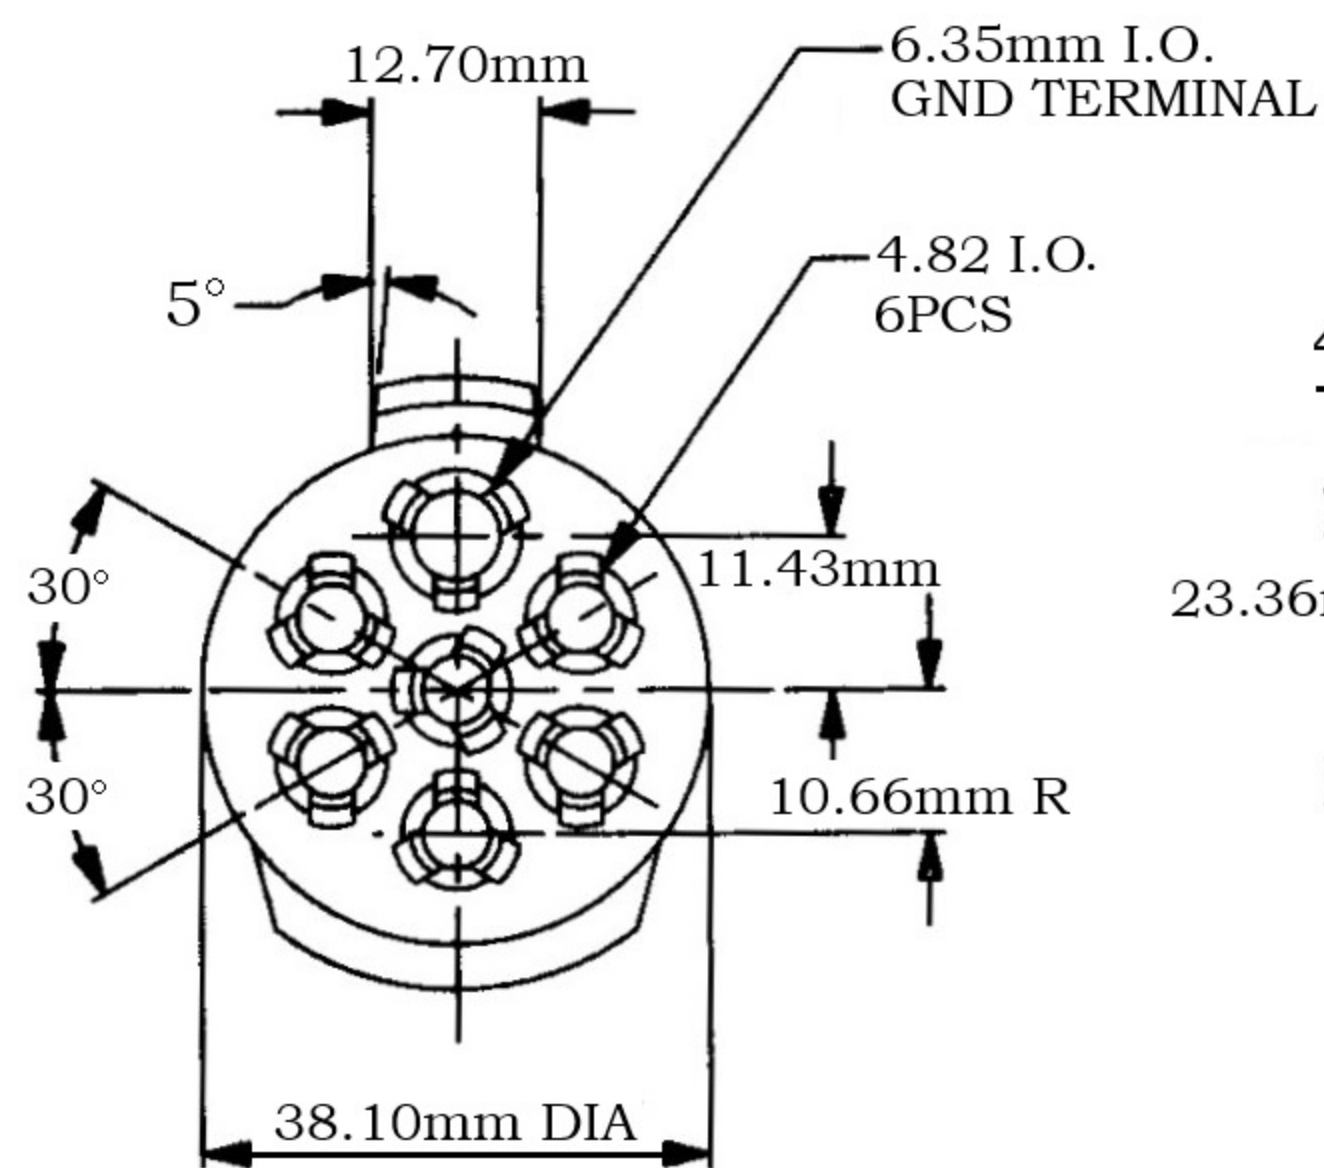

DIMENSIONS

6 TERMINALS WITH HOLES FOR UP TO #10 GA. WIRE.
GROUND TERMINAL WITH HOLE FOR UP TO #8 GA. WIRE.
SEE WIRE HOLE DETAIL

WIRE GAUGE	"A"	"B"	SCR. SIZE
#8	9.39mm	5.08mm/4.92mm	#6-32
#10	9.39mm	3.93mm/3.81mm	#8-32

WIRE HOLE DETAIL