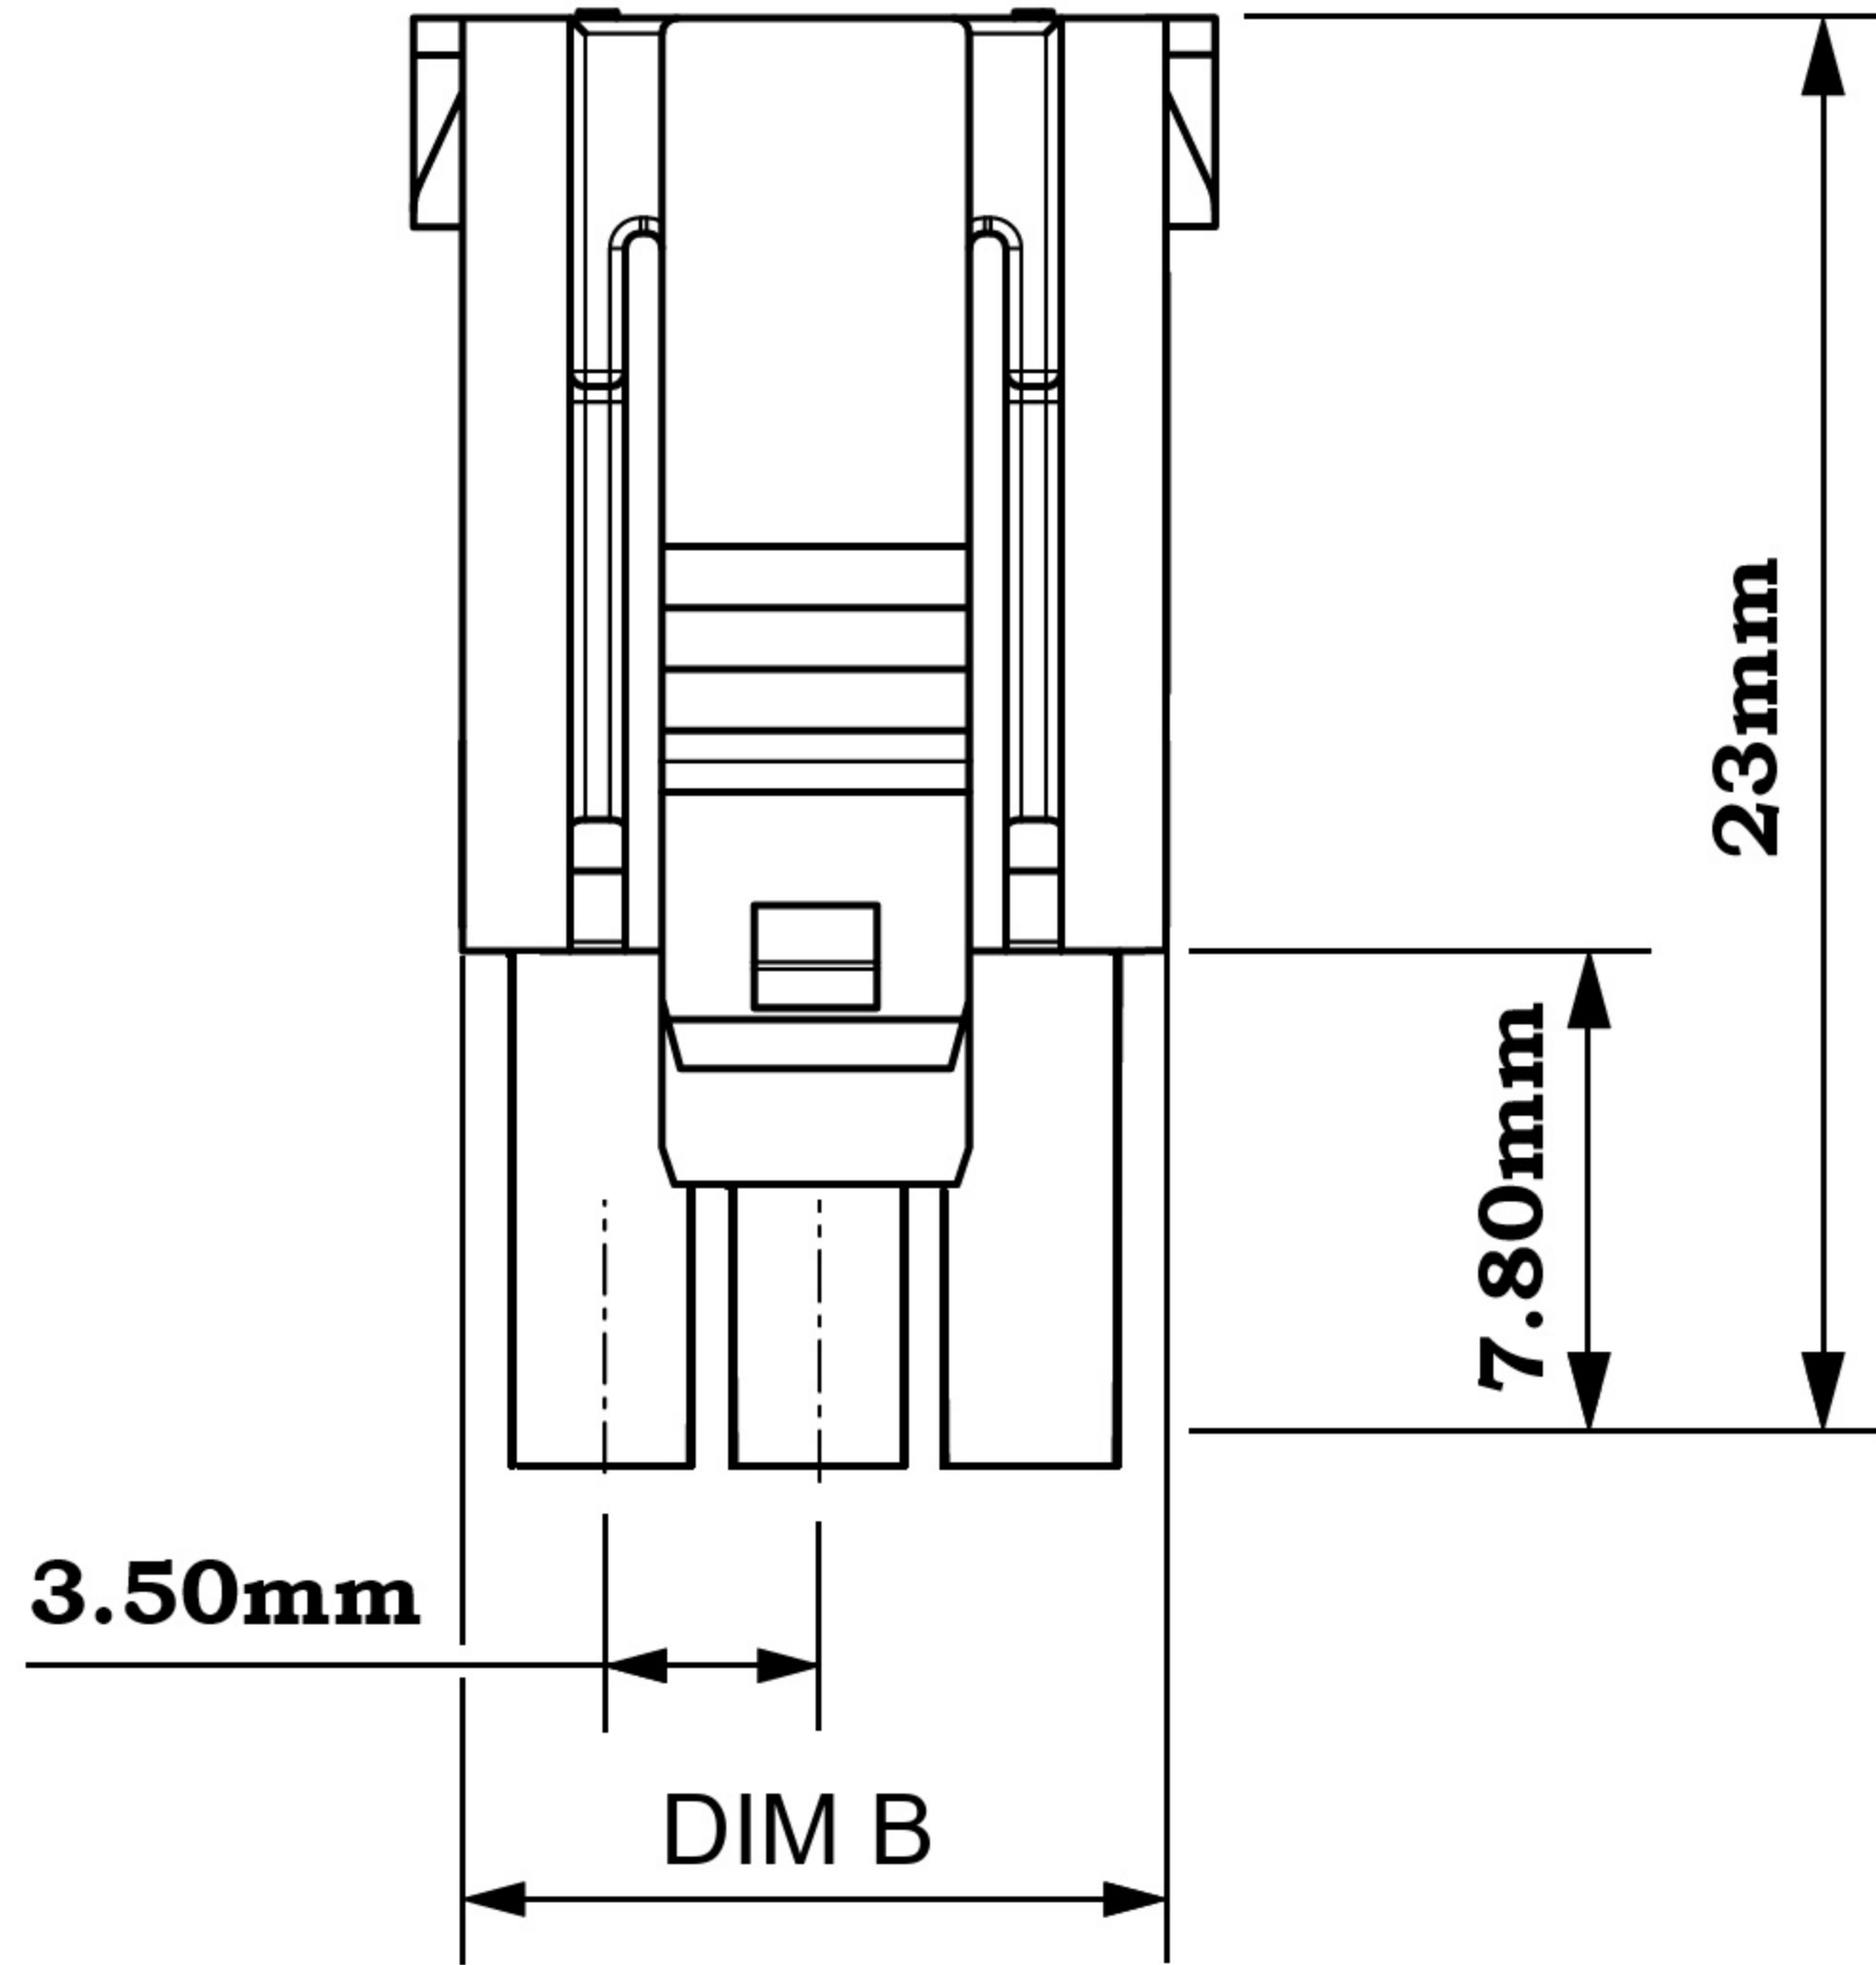

# DIMENSIONS

3 CKT

←  
TERMINAL AND TPA ORIENTATION

PART NUMBER	COLOR	CIRCUIT SIZE	KEY OPTION	DIM B
172256-3103	BLACK	3	1	11.50