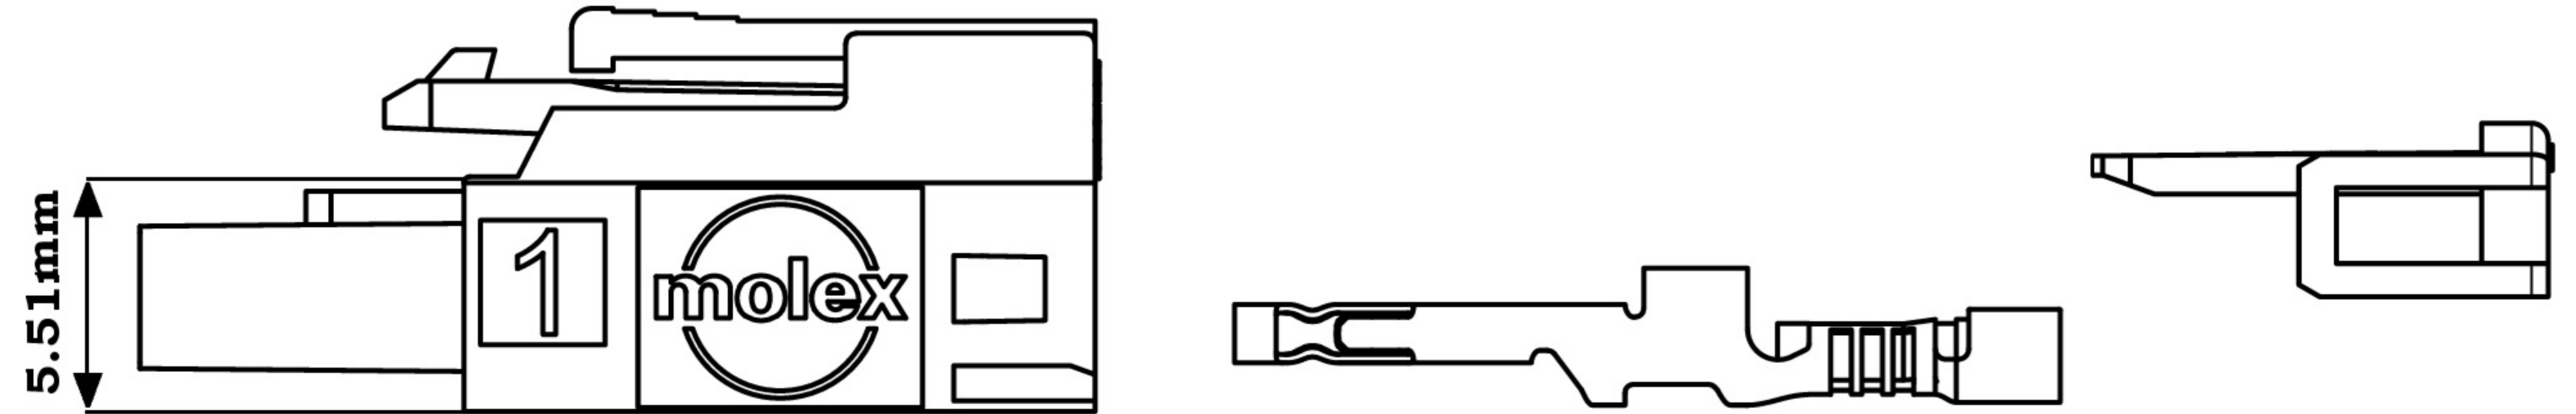

# DIMENSIONS

3 CKT

←  
TERMINAL AND TPA ORIENTATION

PART NUMBER	COLOR	CIRCUIT SIZE	KEY OPTION	DIM B
172256-3103	BLACK	3	1	11.50