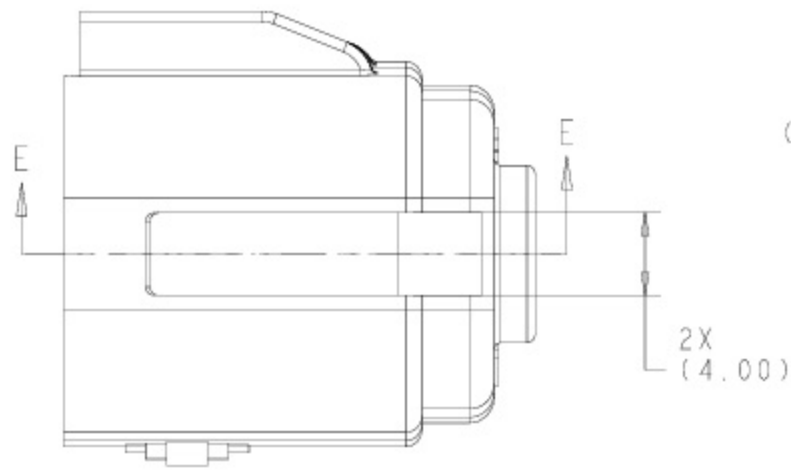

# DIMENSIONS

SECTION E-E  
REMOVED  
ROTATED CCW 90°