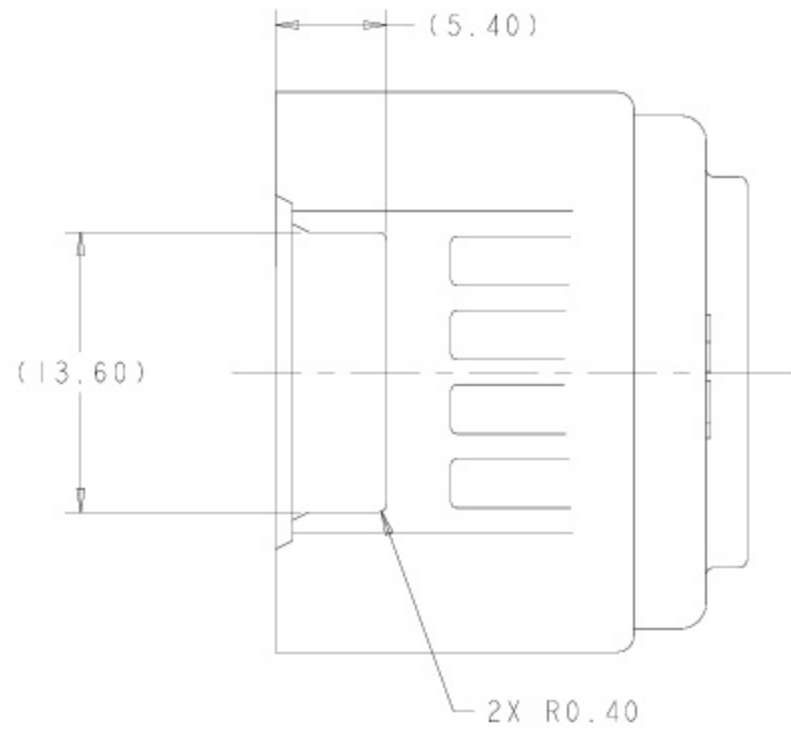

# DIMENSIONS

SECTION E-E  
REMOVED  
ROTATED CCW 90°