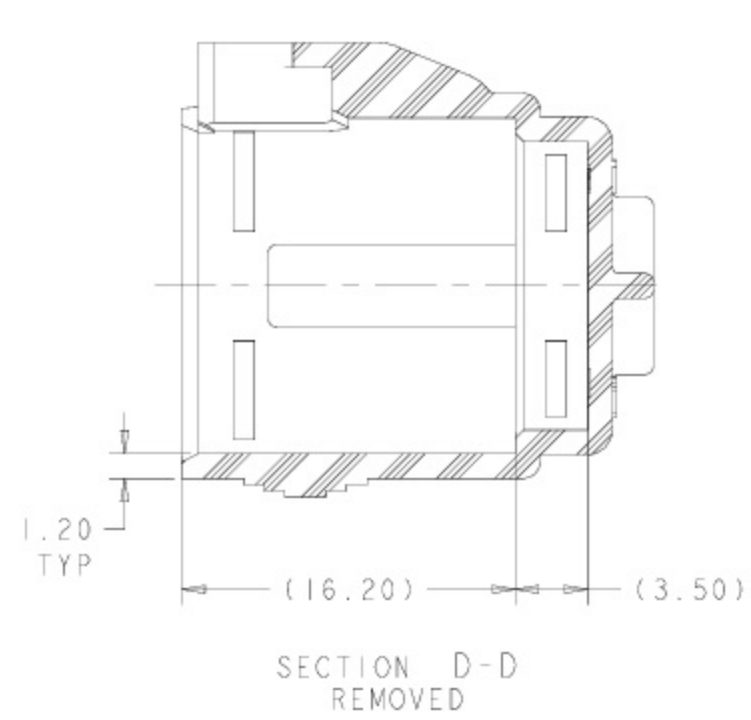

# DIMENSIONS

SECTION E-E  
REMOVED  
ROTATED CCW 90°