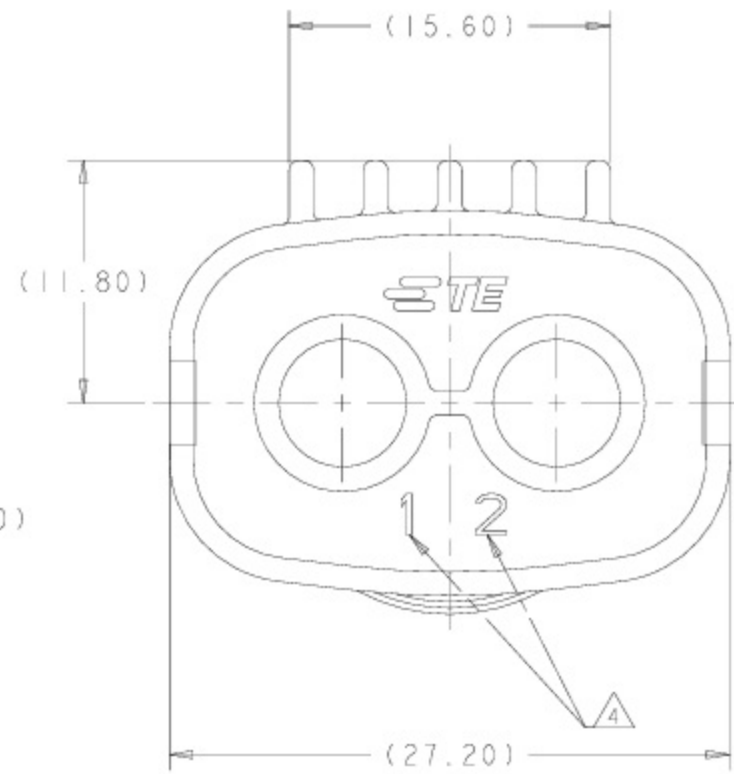

# DIMENSIONS

SECTION E-E  
REMOVED  
ROTATED CCW 90°