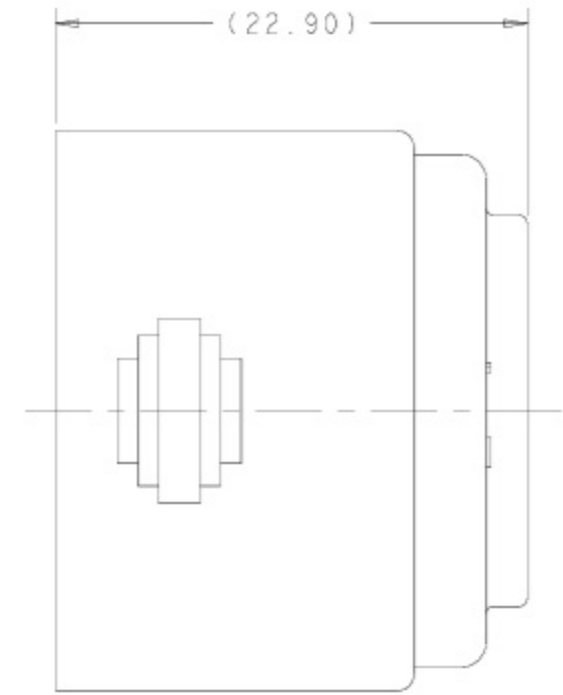

# DIMENSIONS

SECTION E-E  
REMOVED  
ROTATED CCW 90°