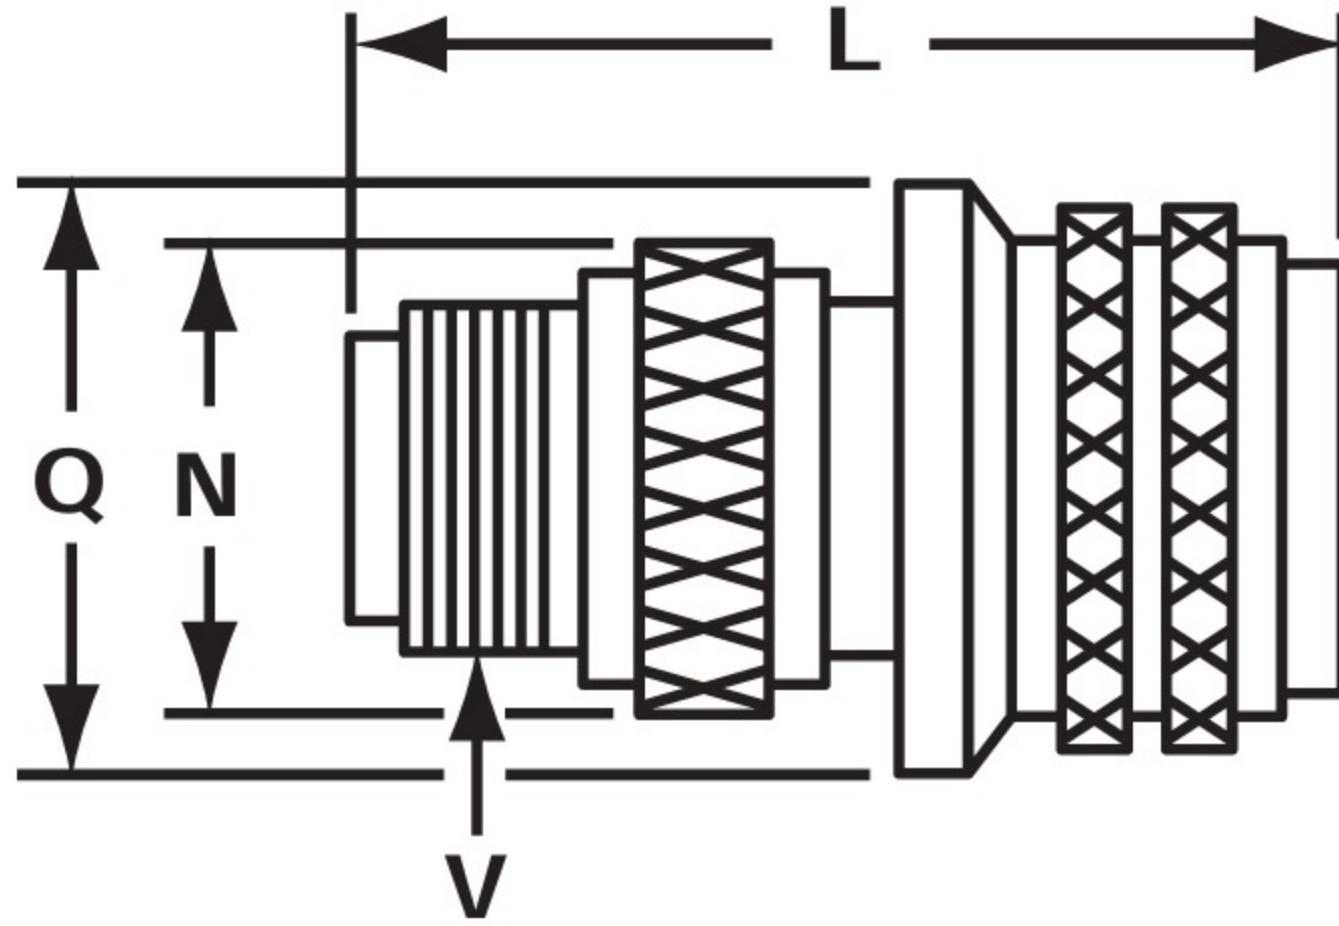

DIMENSIONS

32-414
52#16
A

97-3106A

Connector Size	L Max.	N Ref.	Q Max.	V Fitting Threads
	mm	mm	mm	
32	60.33	51.59	56.34	1-3/4-18