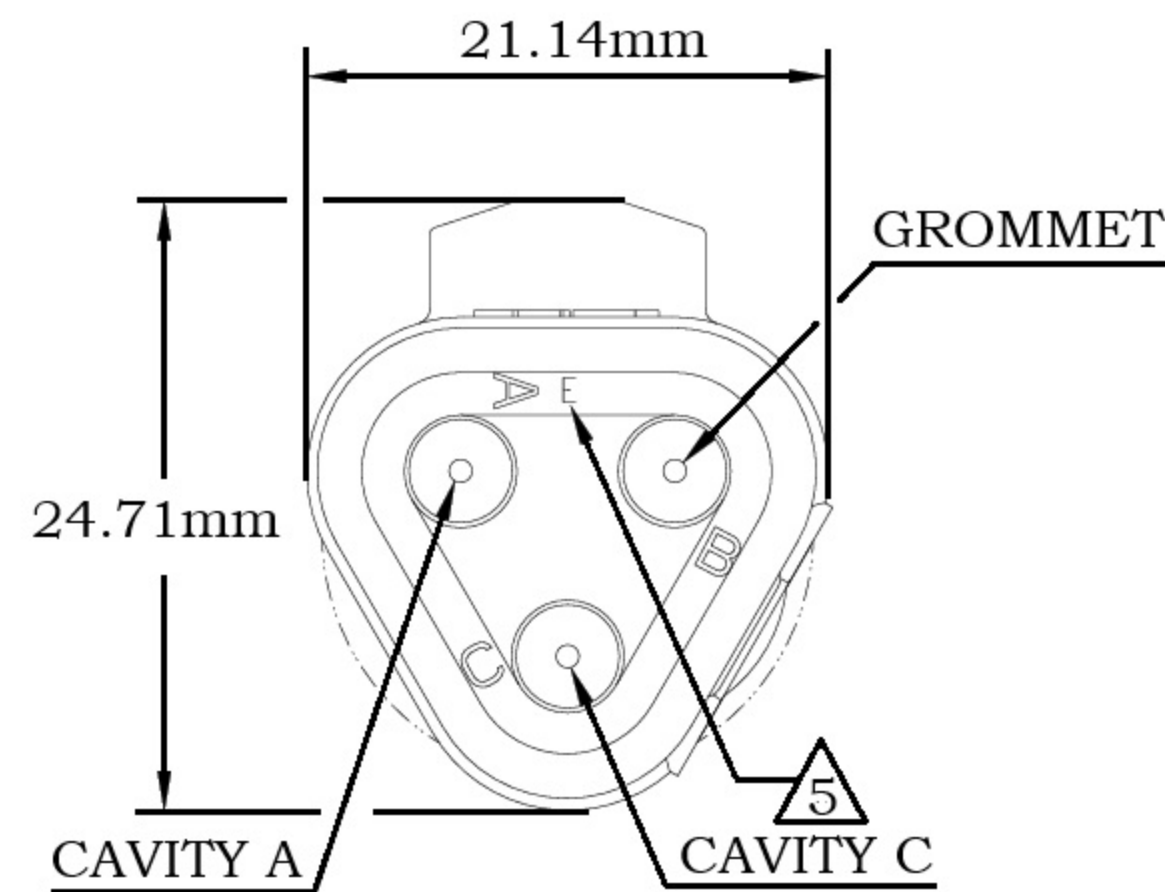

DIMENSIONS

3 MATERIAL: HOUSING: PA66 GF15, SEE TABLE FOR COLOR
 SHORT, LONG CAP: PA66 GF15, BLACK
 GROMMET: VMQ N-SEAL: RED-ORANGE
 E-SEAL: BURNT RED
 BLOCKED: RED-ORANGE

5 "E" IDENTIFIES E-SEAL.

8 ADDITIONAL MARKING PER NOTE 4 AND 7 EXCLUSIVELY
 FOR PARTS WITH CAPS PRODUCED IN CHINA.

FIGURE 3
 LONG CAP

CONTACT SIZE	WIRE RANGE	INSULATION OD SEALING RANGE	SEAL IDENTIFICATION
16	14 - 20 AWG	2.23mm - 3.68mm	STANDARD SEAL
		1.35mm - 3.05mm	EXTRA THIN SEAL E-SEAL