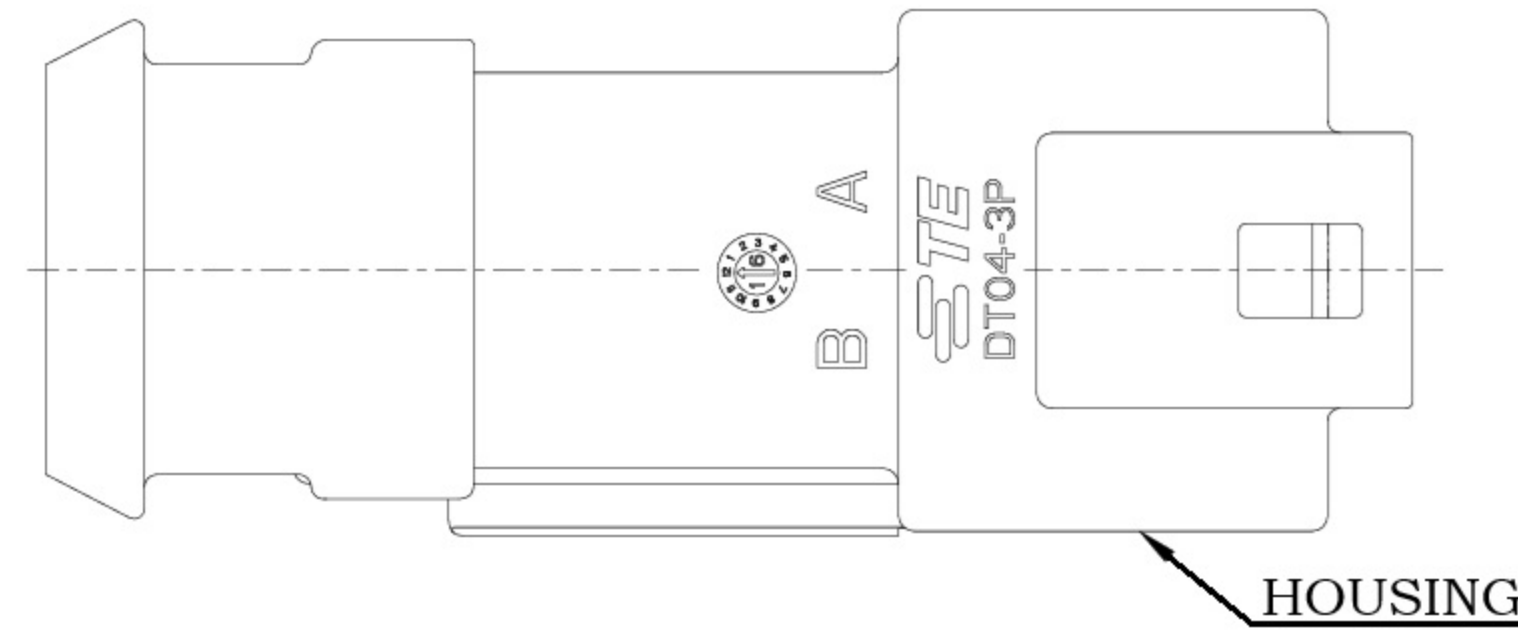

DIMENSIONS

3 MATERIAL: HOUSING: PA66 GF15, SEE TABLE FOR COLOR
 SHORT, LONG CAP: PA66 GF15, BLACK
 GROMMET: VMQ N-SEAL: RED-ORANGE
 E-SEAL: BURNT RED
 BLOCKED: RED-ORANGE

5 "E" IDENTIFIES E-SEAL.

8 ADDITIONAL MARKING PER NOTE 4 AND 7 EXCLUSIVELY
 FOR PARTS WITH CAPS PRODUCED IN CHINA.

FIGURE 3
 LONG CAP

CONTACT SIZE	WIRE RANGE	INSULATION OD SEALING RANGE	SEAL IDENTIFICATION
16	14 - 20 AWG	2.23mm - 3.68mm	STANDARD SEAL
		1.35mm - 3.05mm	EXTRA THIN SEAL E-SEAL