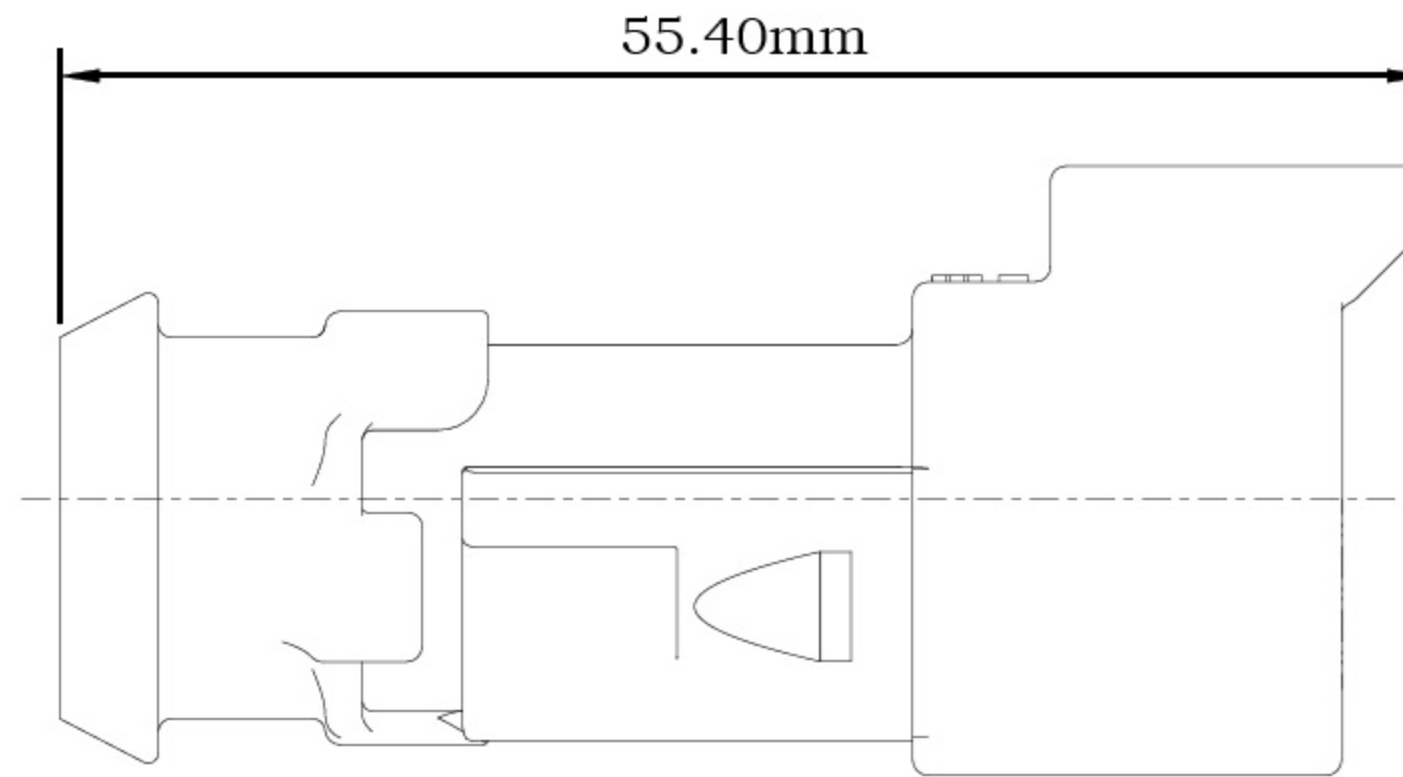

DIMENSIONS

3 MATERIAL: HOUSING: PA66 GF15, SEE TABLE FOR COLOR
 SHORT, LONG CAP: PA66 GF15, BLACK
 GROMMET: VMQ N-SEAL: RED-ORANGE
 E-SEAL: BURNT RED
 BLOCKED: RED-ORANGE

5 "E" IDENTIFIES E-SEAL.

8 ADDITIONAL MARKING PER NOTE 4 AND 7 EXCLUSIVELY
 FOR PARTS WITH CAPS PRODUCED IN CHINA.

FIGURE 3
 LONG CAP

CONTACT SIZE	WIRE RANGE	INSULATION OD SEALING RANGE	SEAL IDENTIFICATION
16	14 - 20 AWG	2.23mm - 3.68mm	STANDARD SEAL
		1.35mm - 3.05mm	EXTRA THIN SEAL E-SEAL