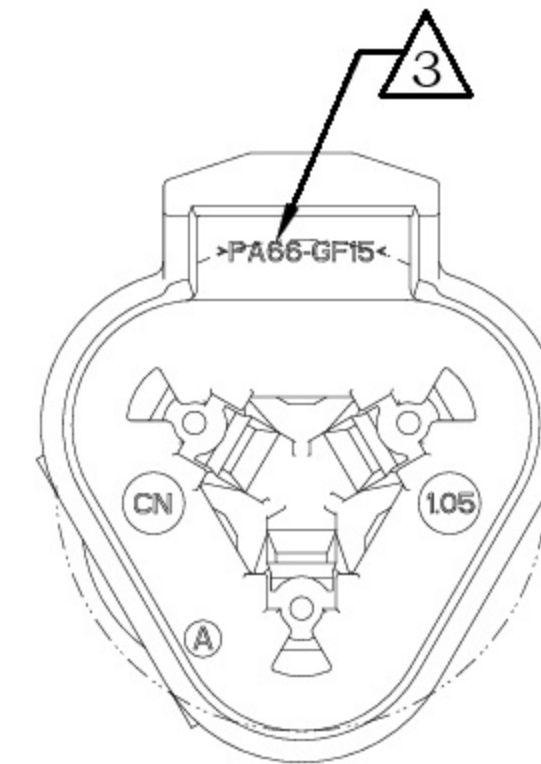

DIMENSIONS

3 MATERIAL: HOUSING: PA66 GF15, SEE TABLE FOR COLOR
 SHORT, LONG CAP: PA66 GF15, BLACK
 GROMMET: VMQ N-SEAL: RED-ORANGE
 E-SEAL: BURNT RED
 BLOCKED: RED-ORANGE

5 "E" IDENTIFIES E-SEAL.

8 ADDITIONAL MARKING PER NOTE 4 AND 7 EXCLUSIVELY
 FOR PARTS WITH CAPS PRODUCED IN CHINA.

FIGURE 3
 LONG CAP

CONTACT SIZE	WIRE RANGE	INSULATION OD SEALING RANGE	SEAL IDENTIFICATION
16	14 - 20 AWG	2.23mm - 3.68mm	STANDARD SEAL
		1.35mm - 3.05mm	EXTRA THIN SEAL E-SEAL