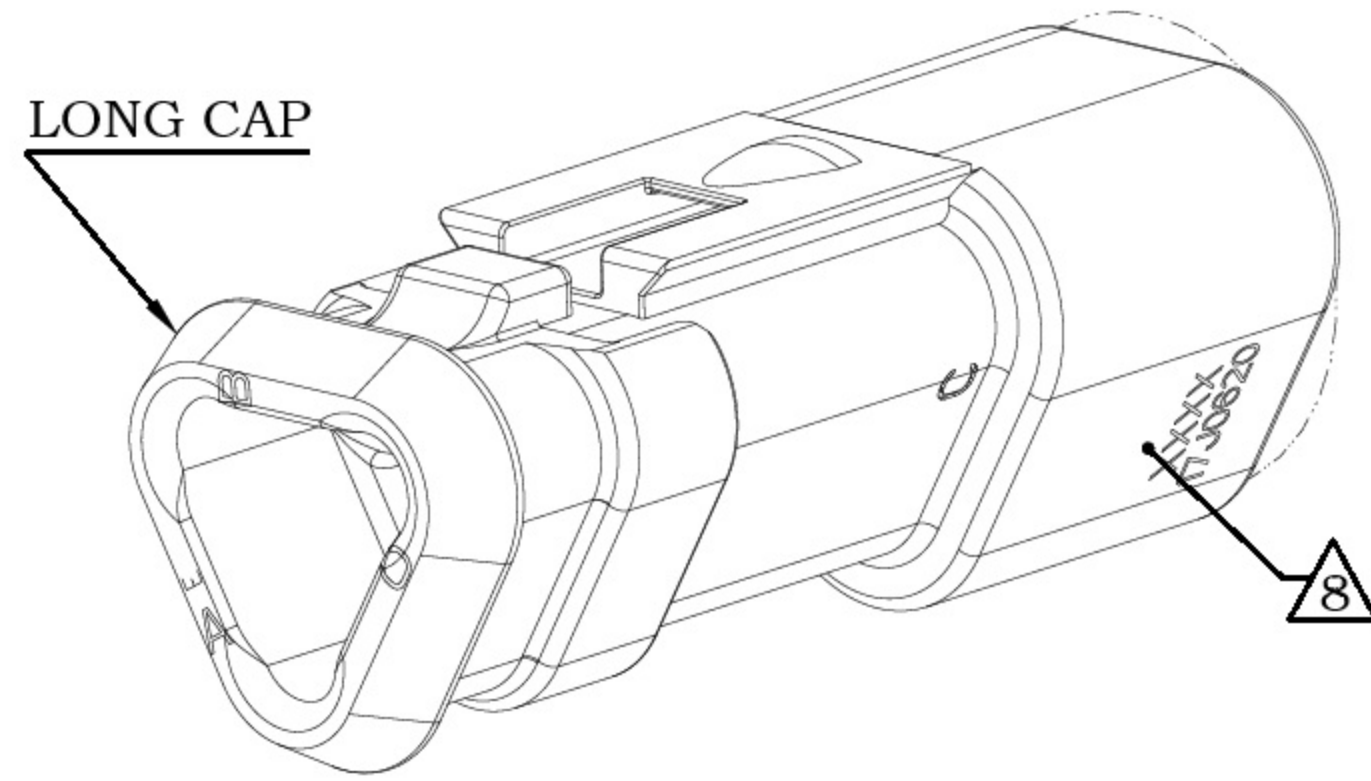

DIMENSIONS

3 MATERIAL: HOUSING: PA66 GF15, SEE TABLE FOR COLOR
 SHORT, LONG CAP: PA66 GF15, BLACK
 GROMMET: VMQ N-SEAL: RED-ORANGE
 E-SEAL: BURNT RED
 BLOCKED: RED-ORANGE

5 "E" IDENTIFIES E-SEAL.

8 ADDITIONAL MARKING PER NOTE 4 AND 7 EXCLUSIVELY
 FOR PARTS WITH CAPS PRODUCED IN CHINA.

FIGURE 3
 LONG CAP

CONTACT SIZE	WIRE RANGE	INSULATION OD SEALING RANGE	SEAL IDENTIFICATION
16	14 - 20 AWG	2.23mm - 3.68mm	STANDARD SEAL
		1.35mm - 3.05mm	EXTRA THIN SEAL E-SEAL