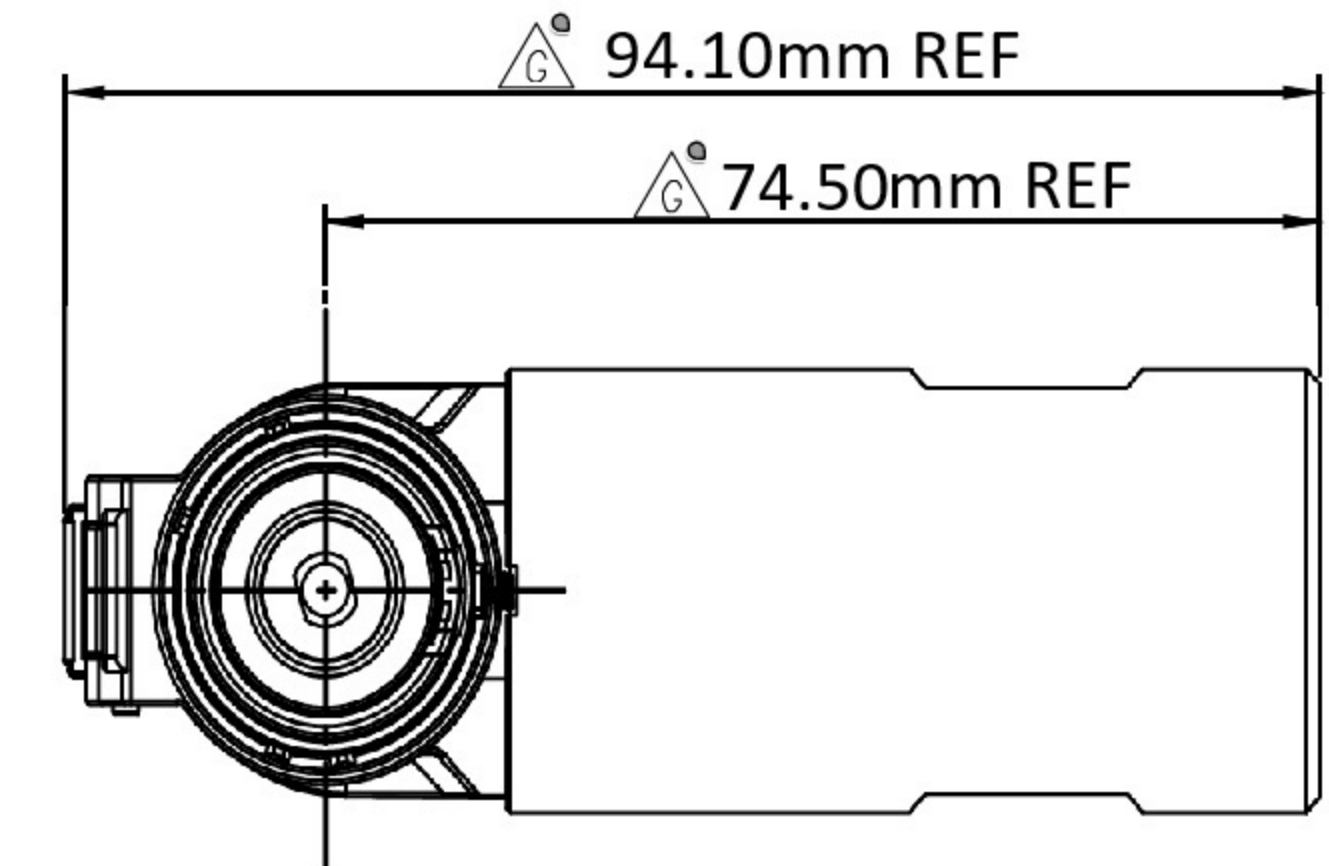

DIMENSIONS

Ordering Information

PL28	X	-	30	1	-	70
\triangle Key & Color				HVIL		Cable Size
"X", Orange				0, No HVIL		"70"=70mm ²
"Y", Black				1, With HVIL		"50"=50mm ²
"U", Yellow						"35"=35mm ²
"V", Green						
"W", Red						
"T", Blue						

P/N	Model NO.	Accepted Wire OD
AC-HA000854	PL28W-301-50	17mm ± 0.5mm