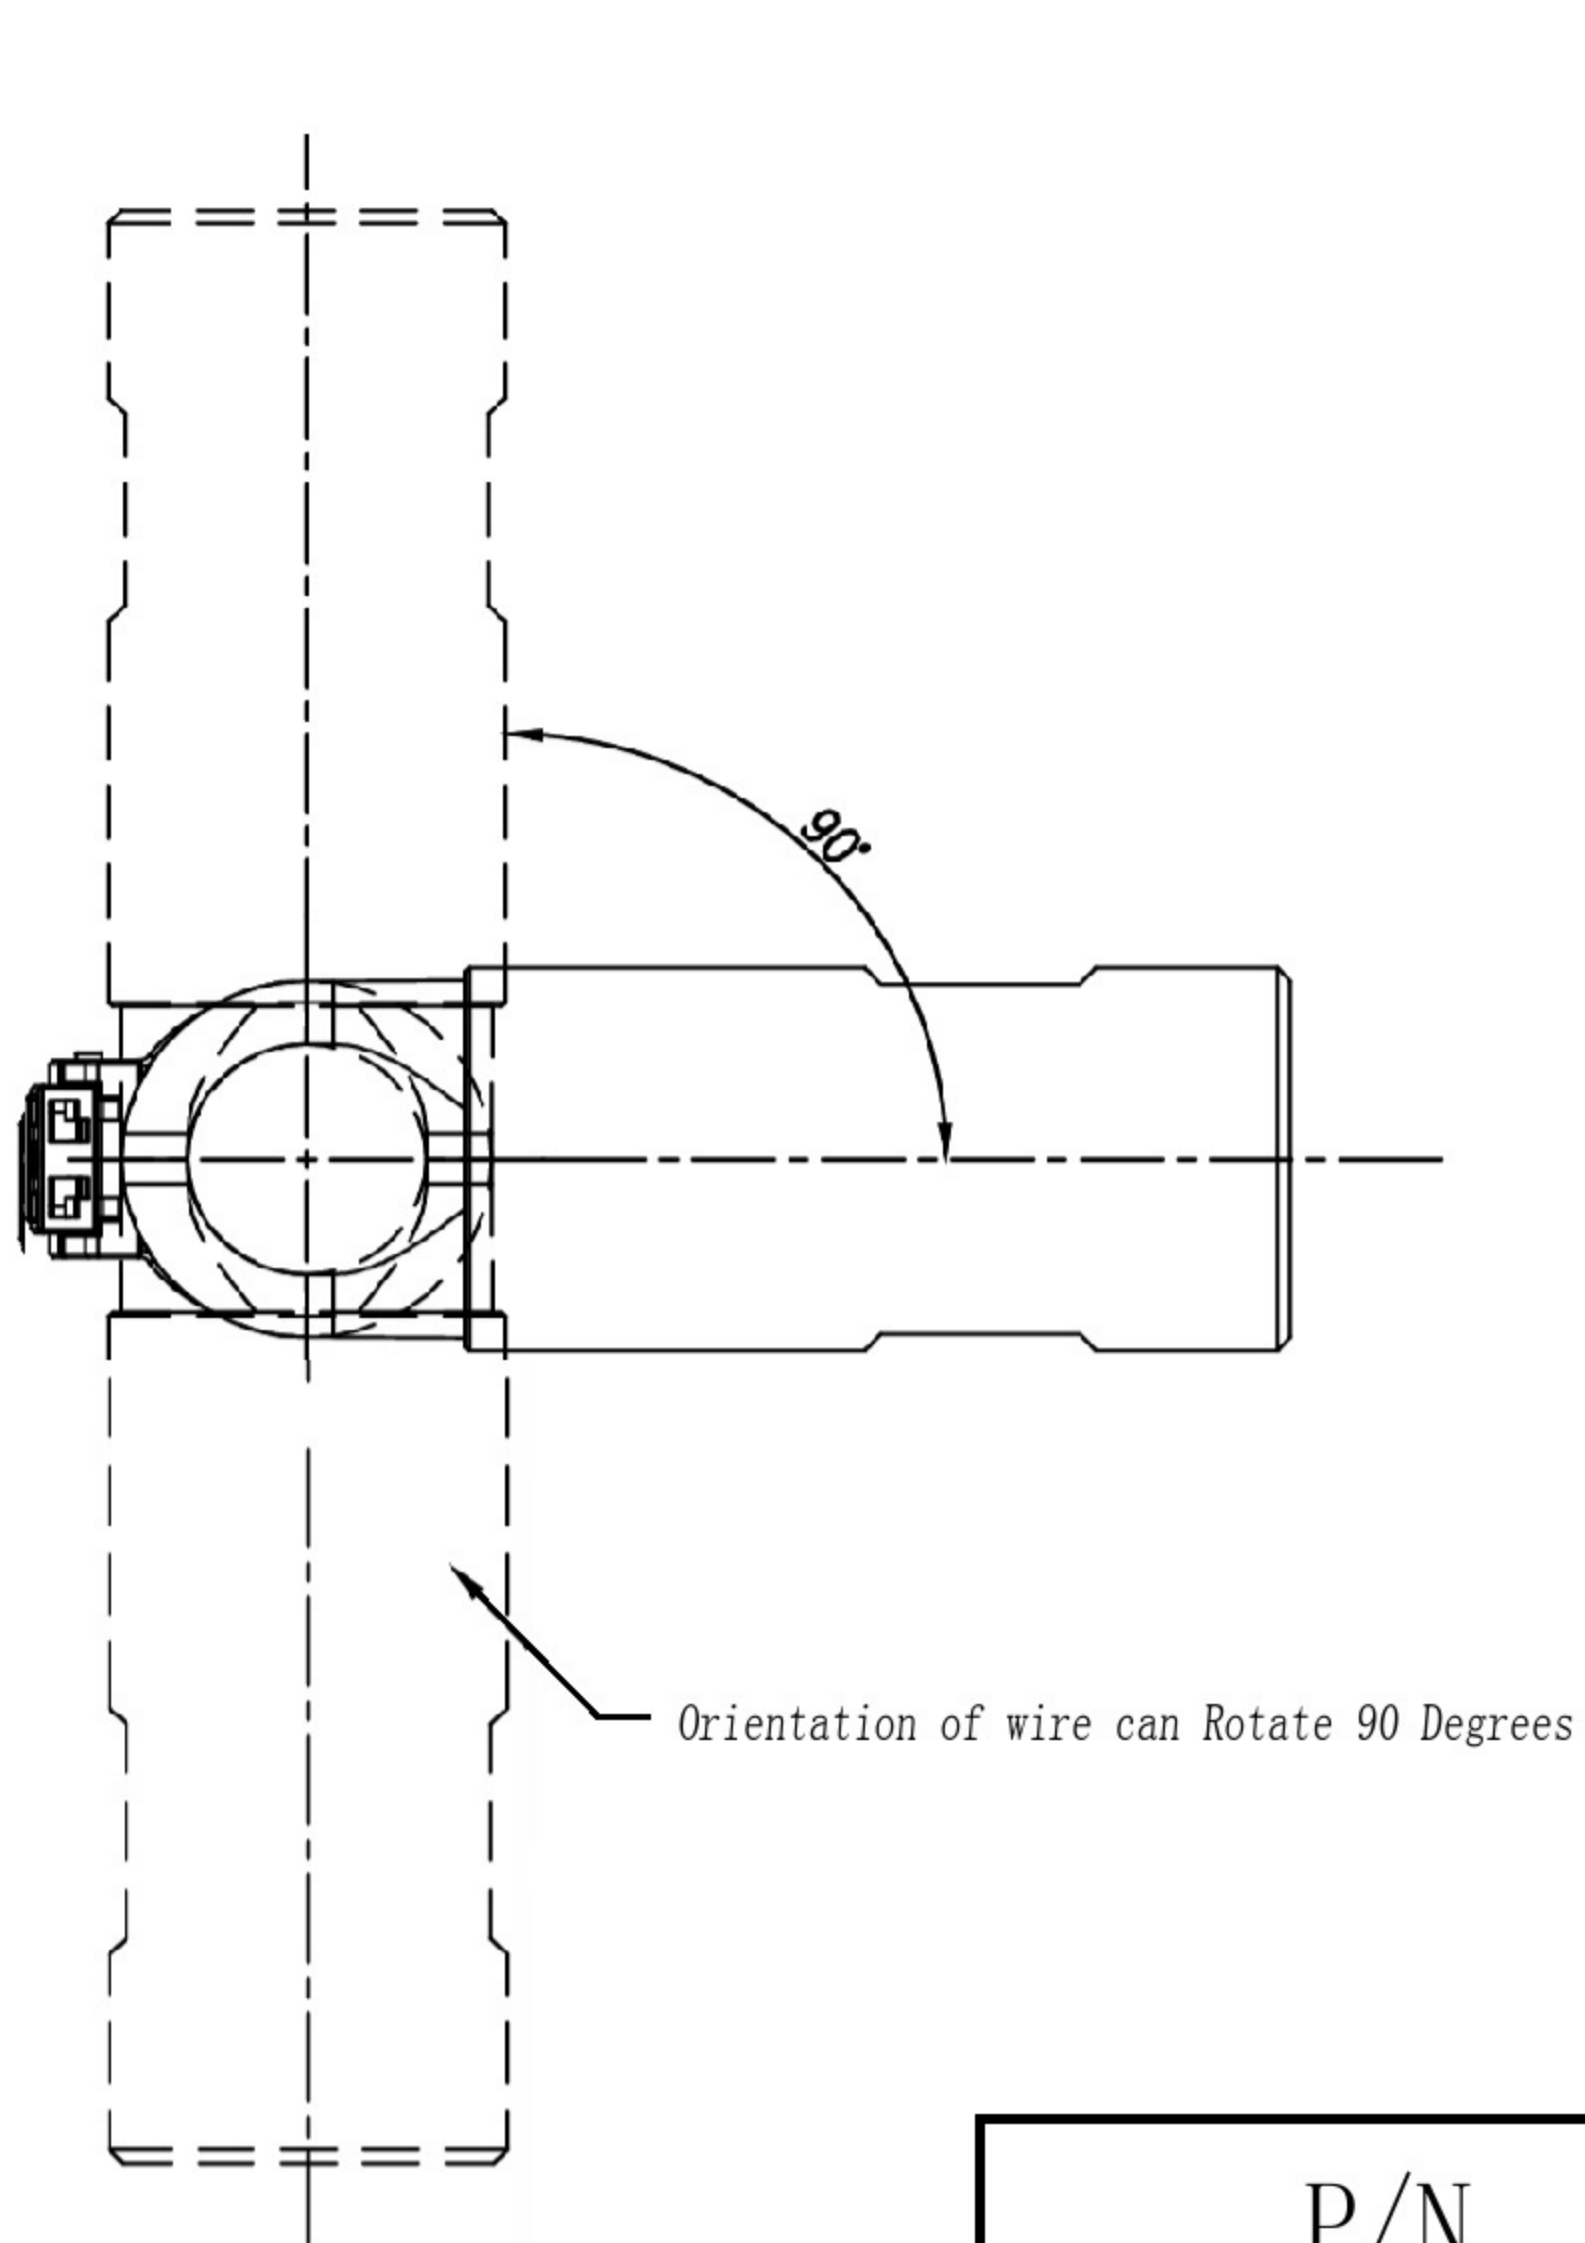

DIMENSIONS

Ordering Information

PL28	X	-	30	1	-	70
\triangle Key & Color				HVIL		Cable Size
"X", Orange				0, No HVIL		"70"=70mm ²
"Y", Black				1, With HVIL		"50"=50mm ²
"U", Yellow						"35"=35mm ²
"V", Green						
"W", Red						
"T", Blue						

P/N	Model NO.	Accepted Wire OD
AC-HA000854	PL28W-301-50	17mm ± 0.5mm