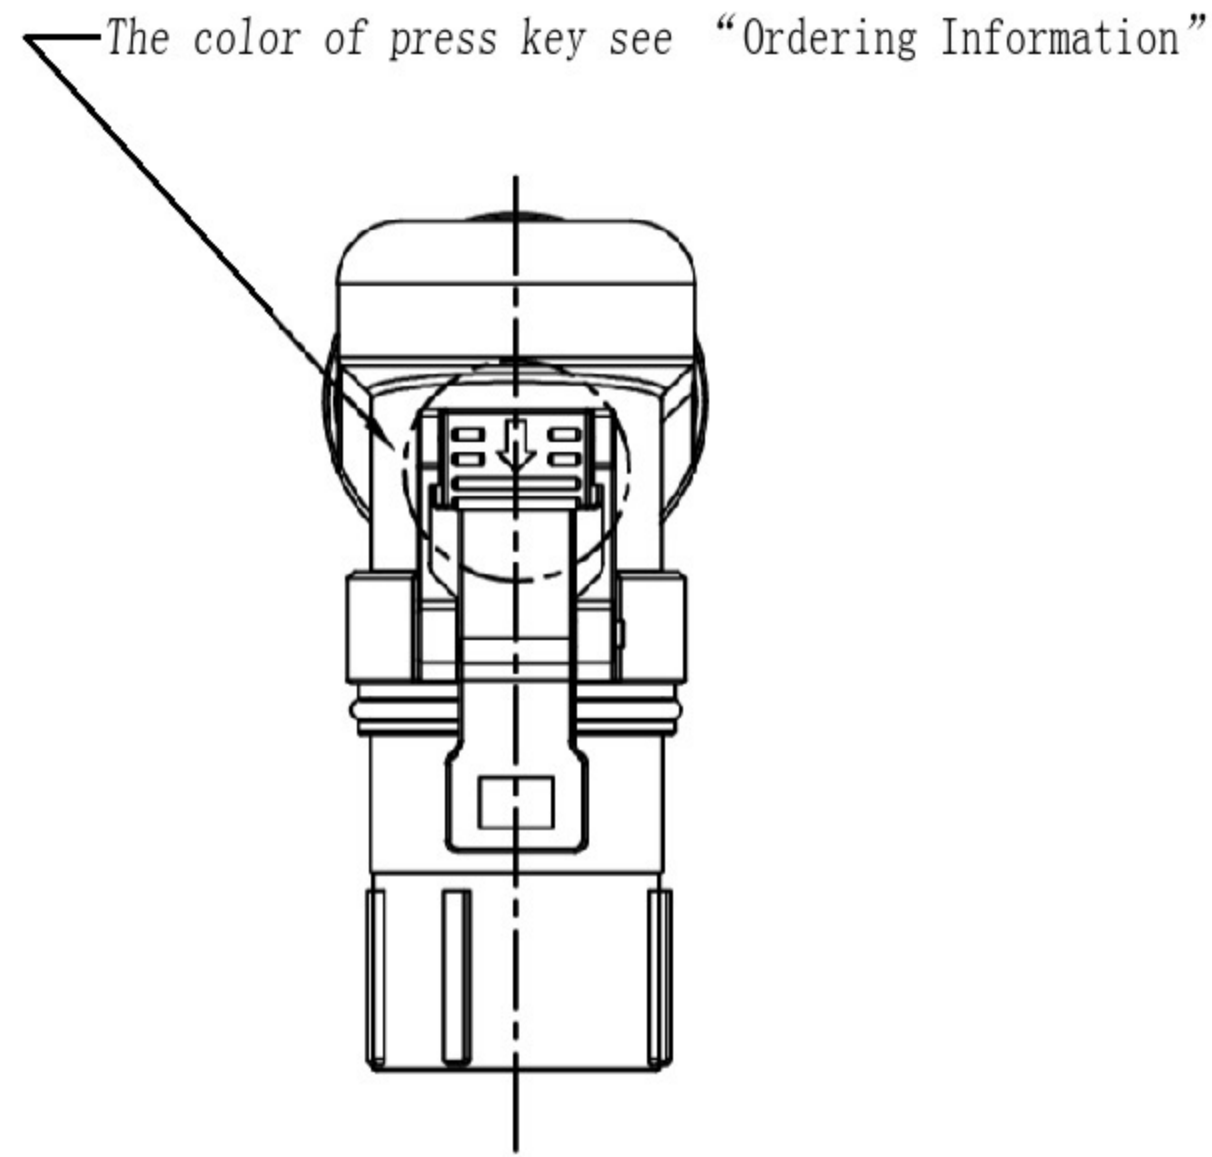

DIMENSIONS

Ordering Information

PL28	X	-	30	1	-	70
\triangle Key & Color				HVIL		Cable Size
"X", Orange				0, No HVIL		"70"=70mm ²
"Y", Black				1, With HVIL		"50"=50mm ²
"U", Yellow						"35"=35mm ²
"V", Green						
"W", Red						
"T", Blue						

P/N	Model NO.	Accepted Wire OD
AC-HA000854	PL28W-301-50	17mm ± 0.5mm