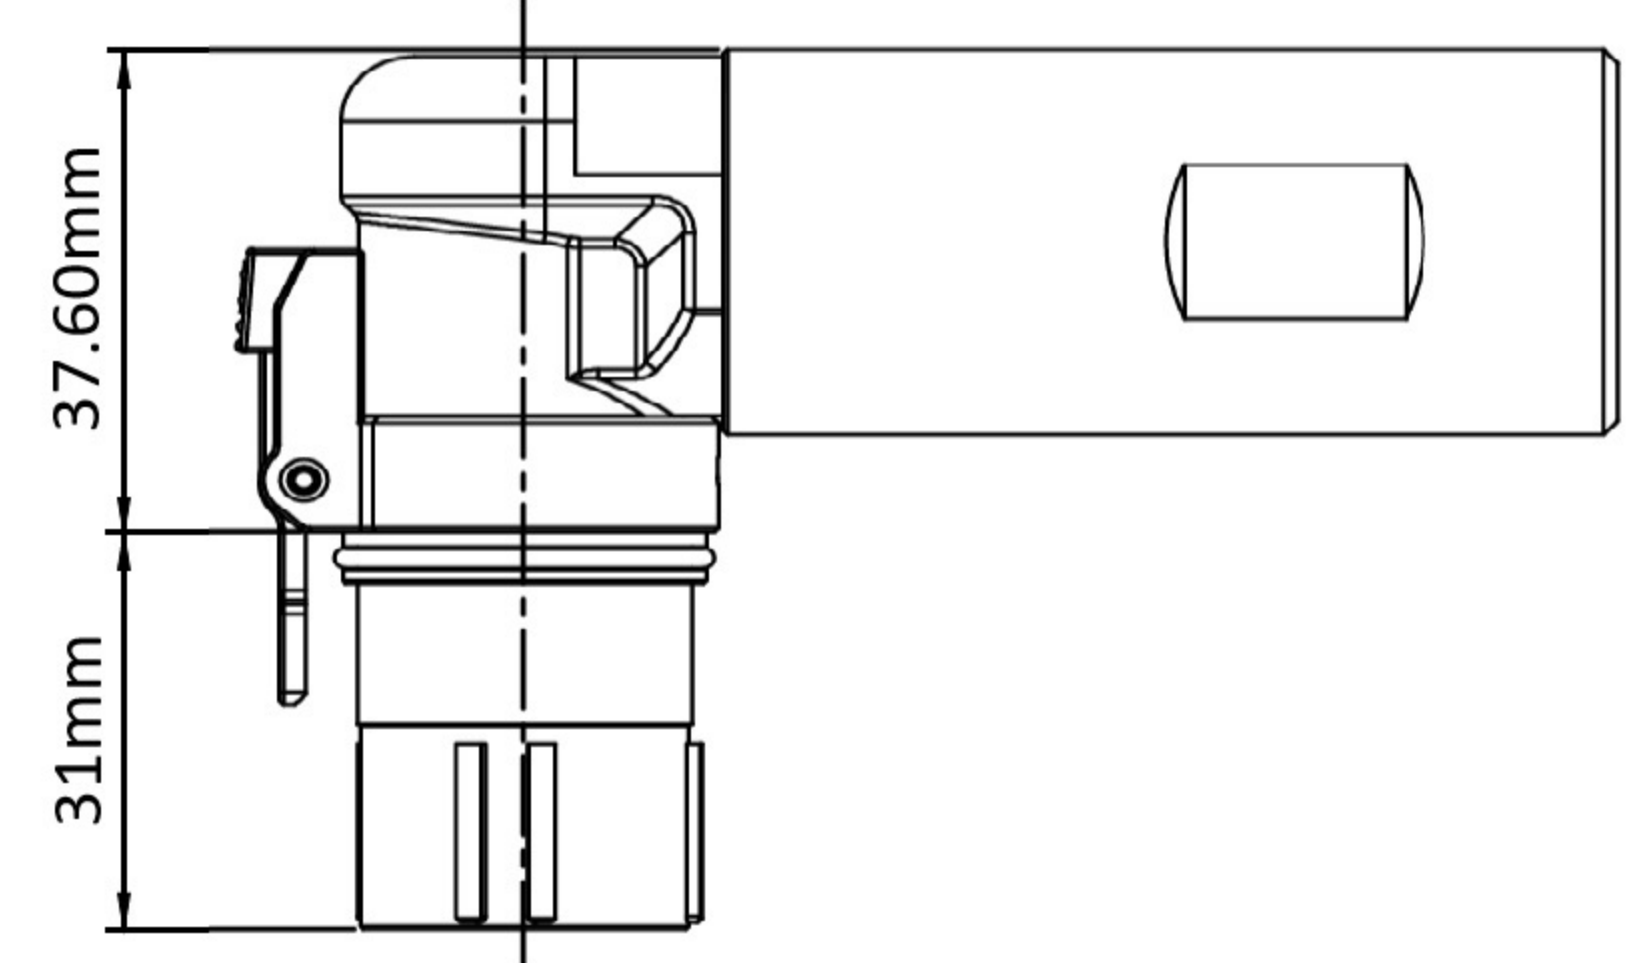

DIMENSIONS

Ordering Information

PL28	X	-	30	1	-	70
\triangle Key & Color				HVIL		Cable Size
"X", Orange				0, No HVIL		"70"=70mm ²
"Y", Black				1, With HVIL		"50"=50mm ²
"U", Yellow						"35"=35mm ²
"V", Green						
"W", Red						
"T", Blue						

P/N	Model NO.	Accepted Wire OD
AC-HA000854	PL28W-301-50	17mm ± 0.5mm