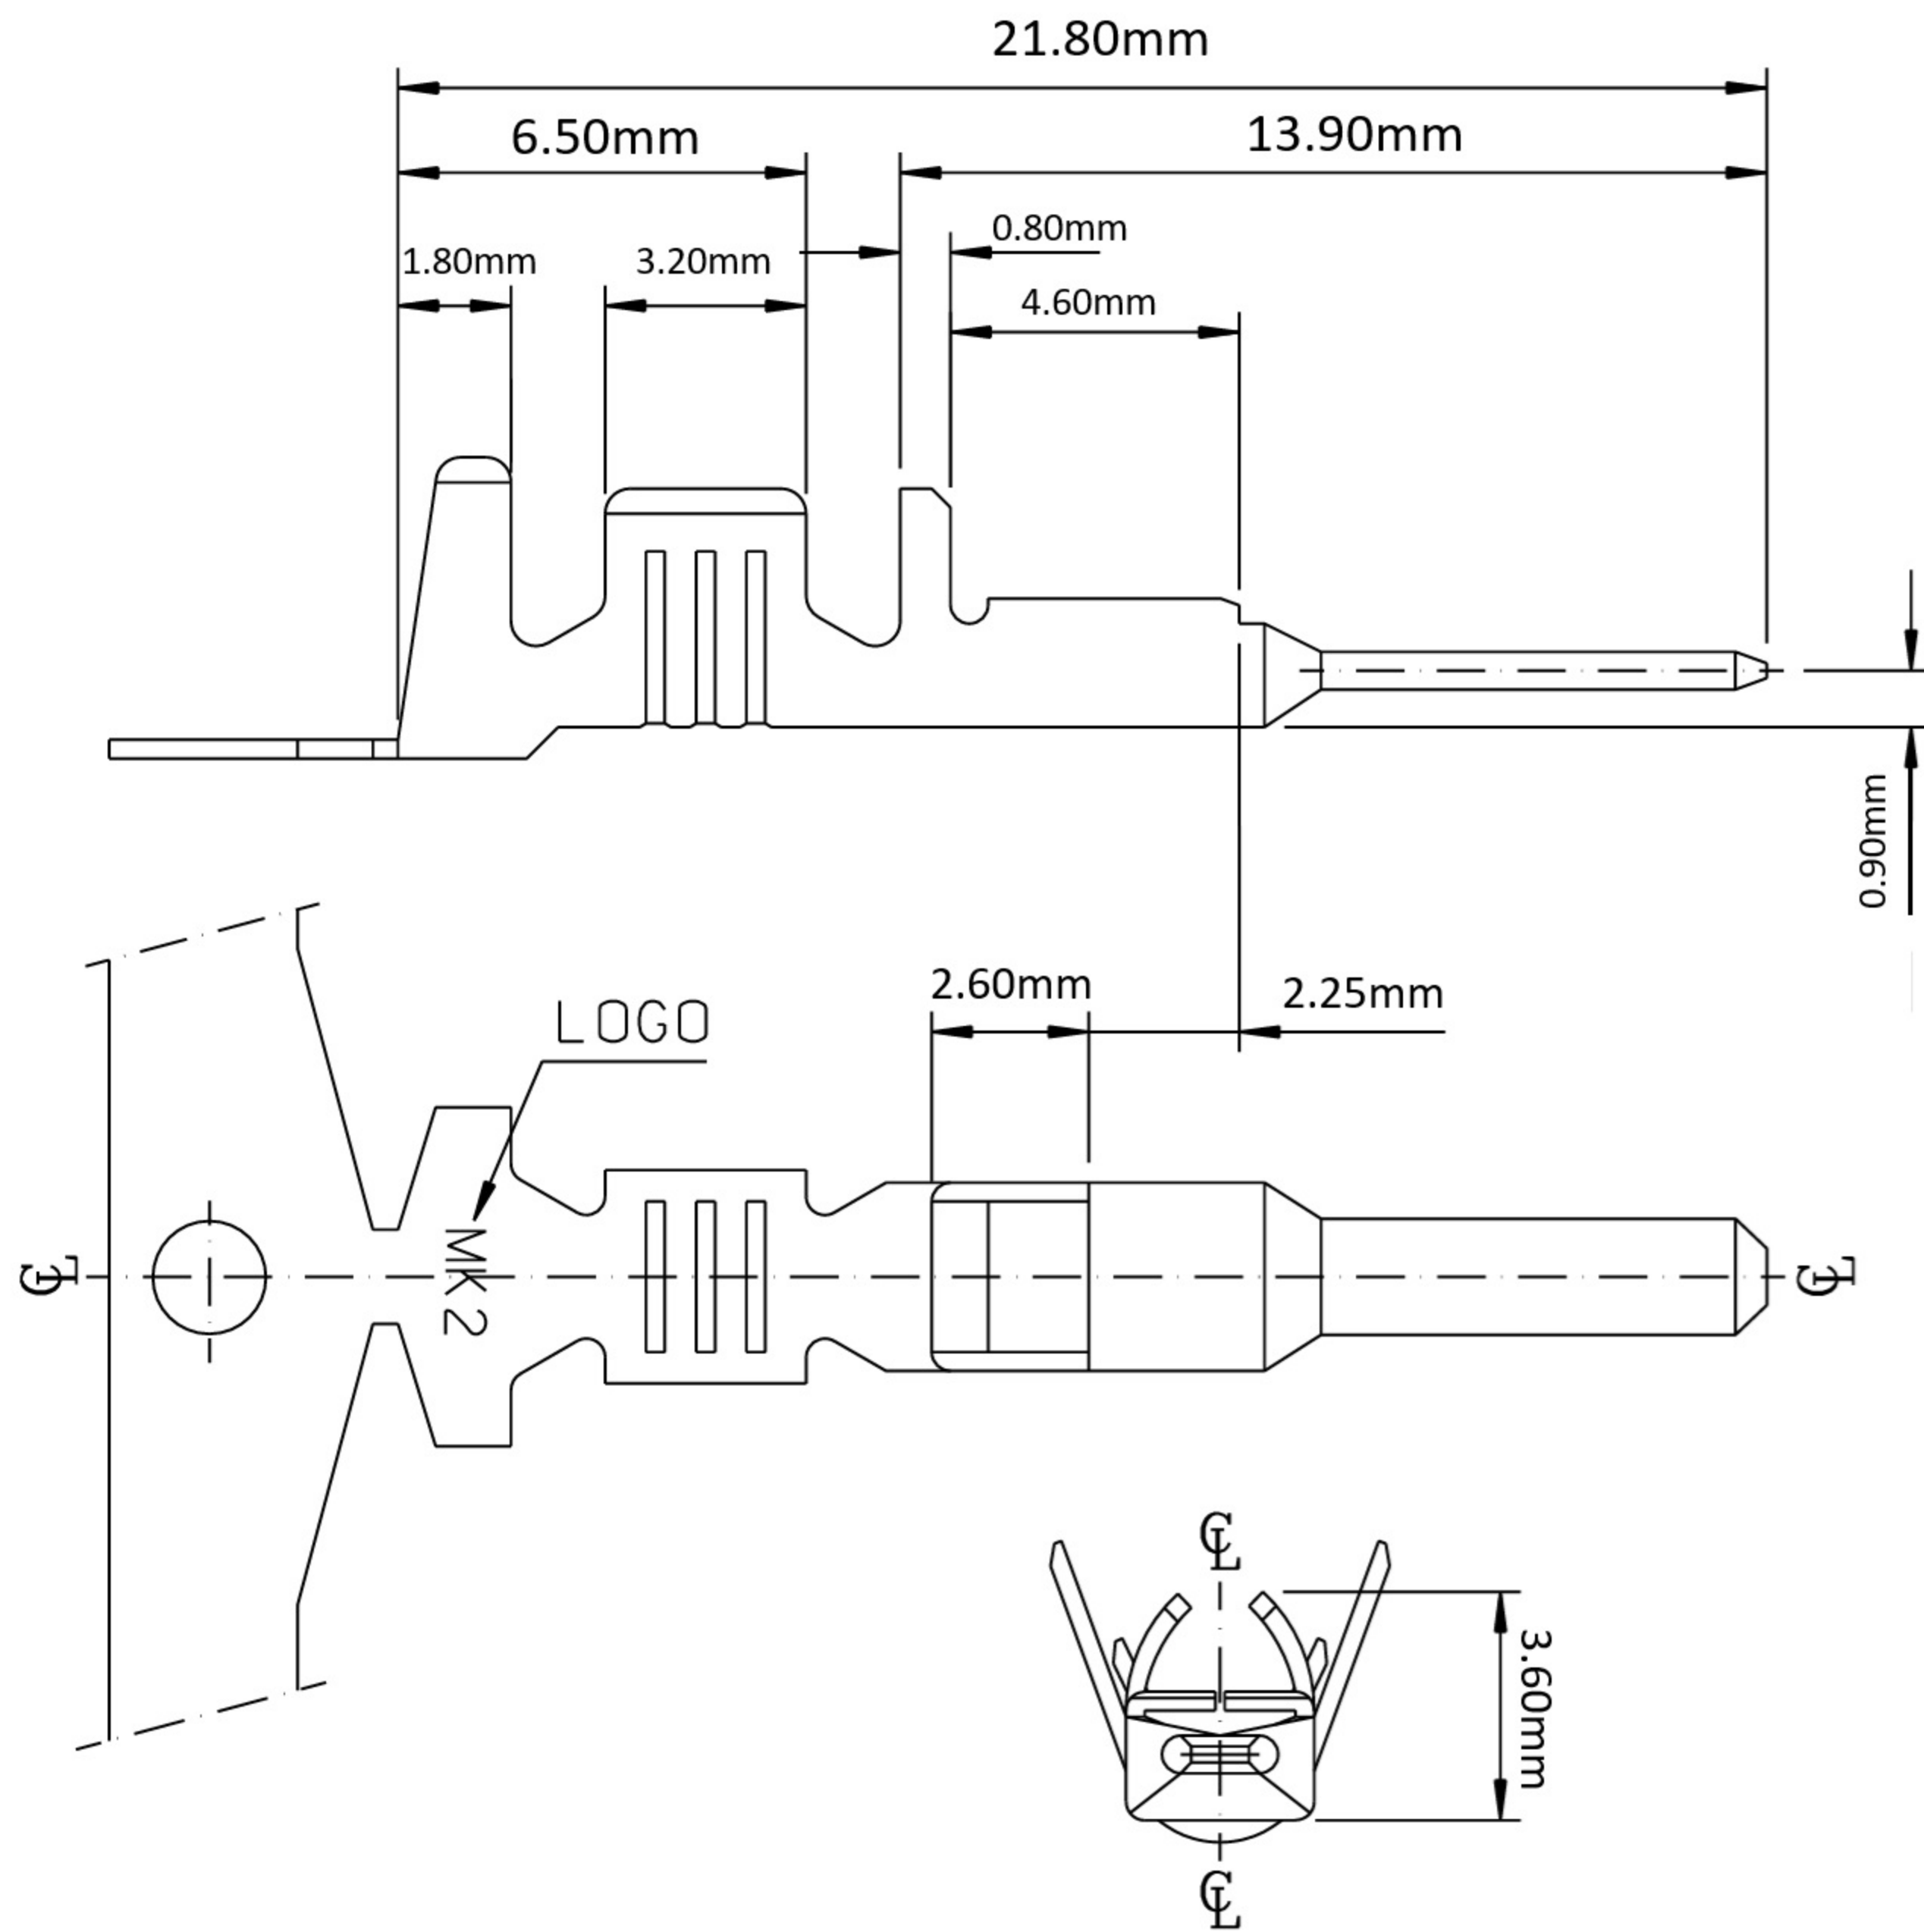

DIMENSIONS

MATERIAL NO	ENG. No.	AWG	a	b	c	d	PITCH "P"
357470210	35747-0210	#18-#14	3.40mm	3.80mm	5.20mm	4.80mm	12mm