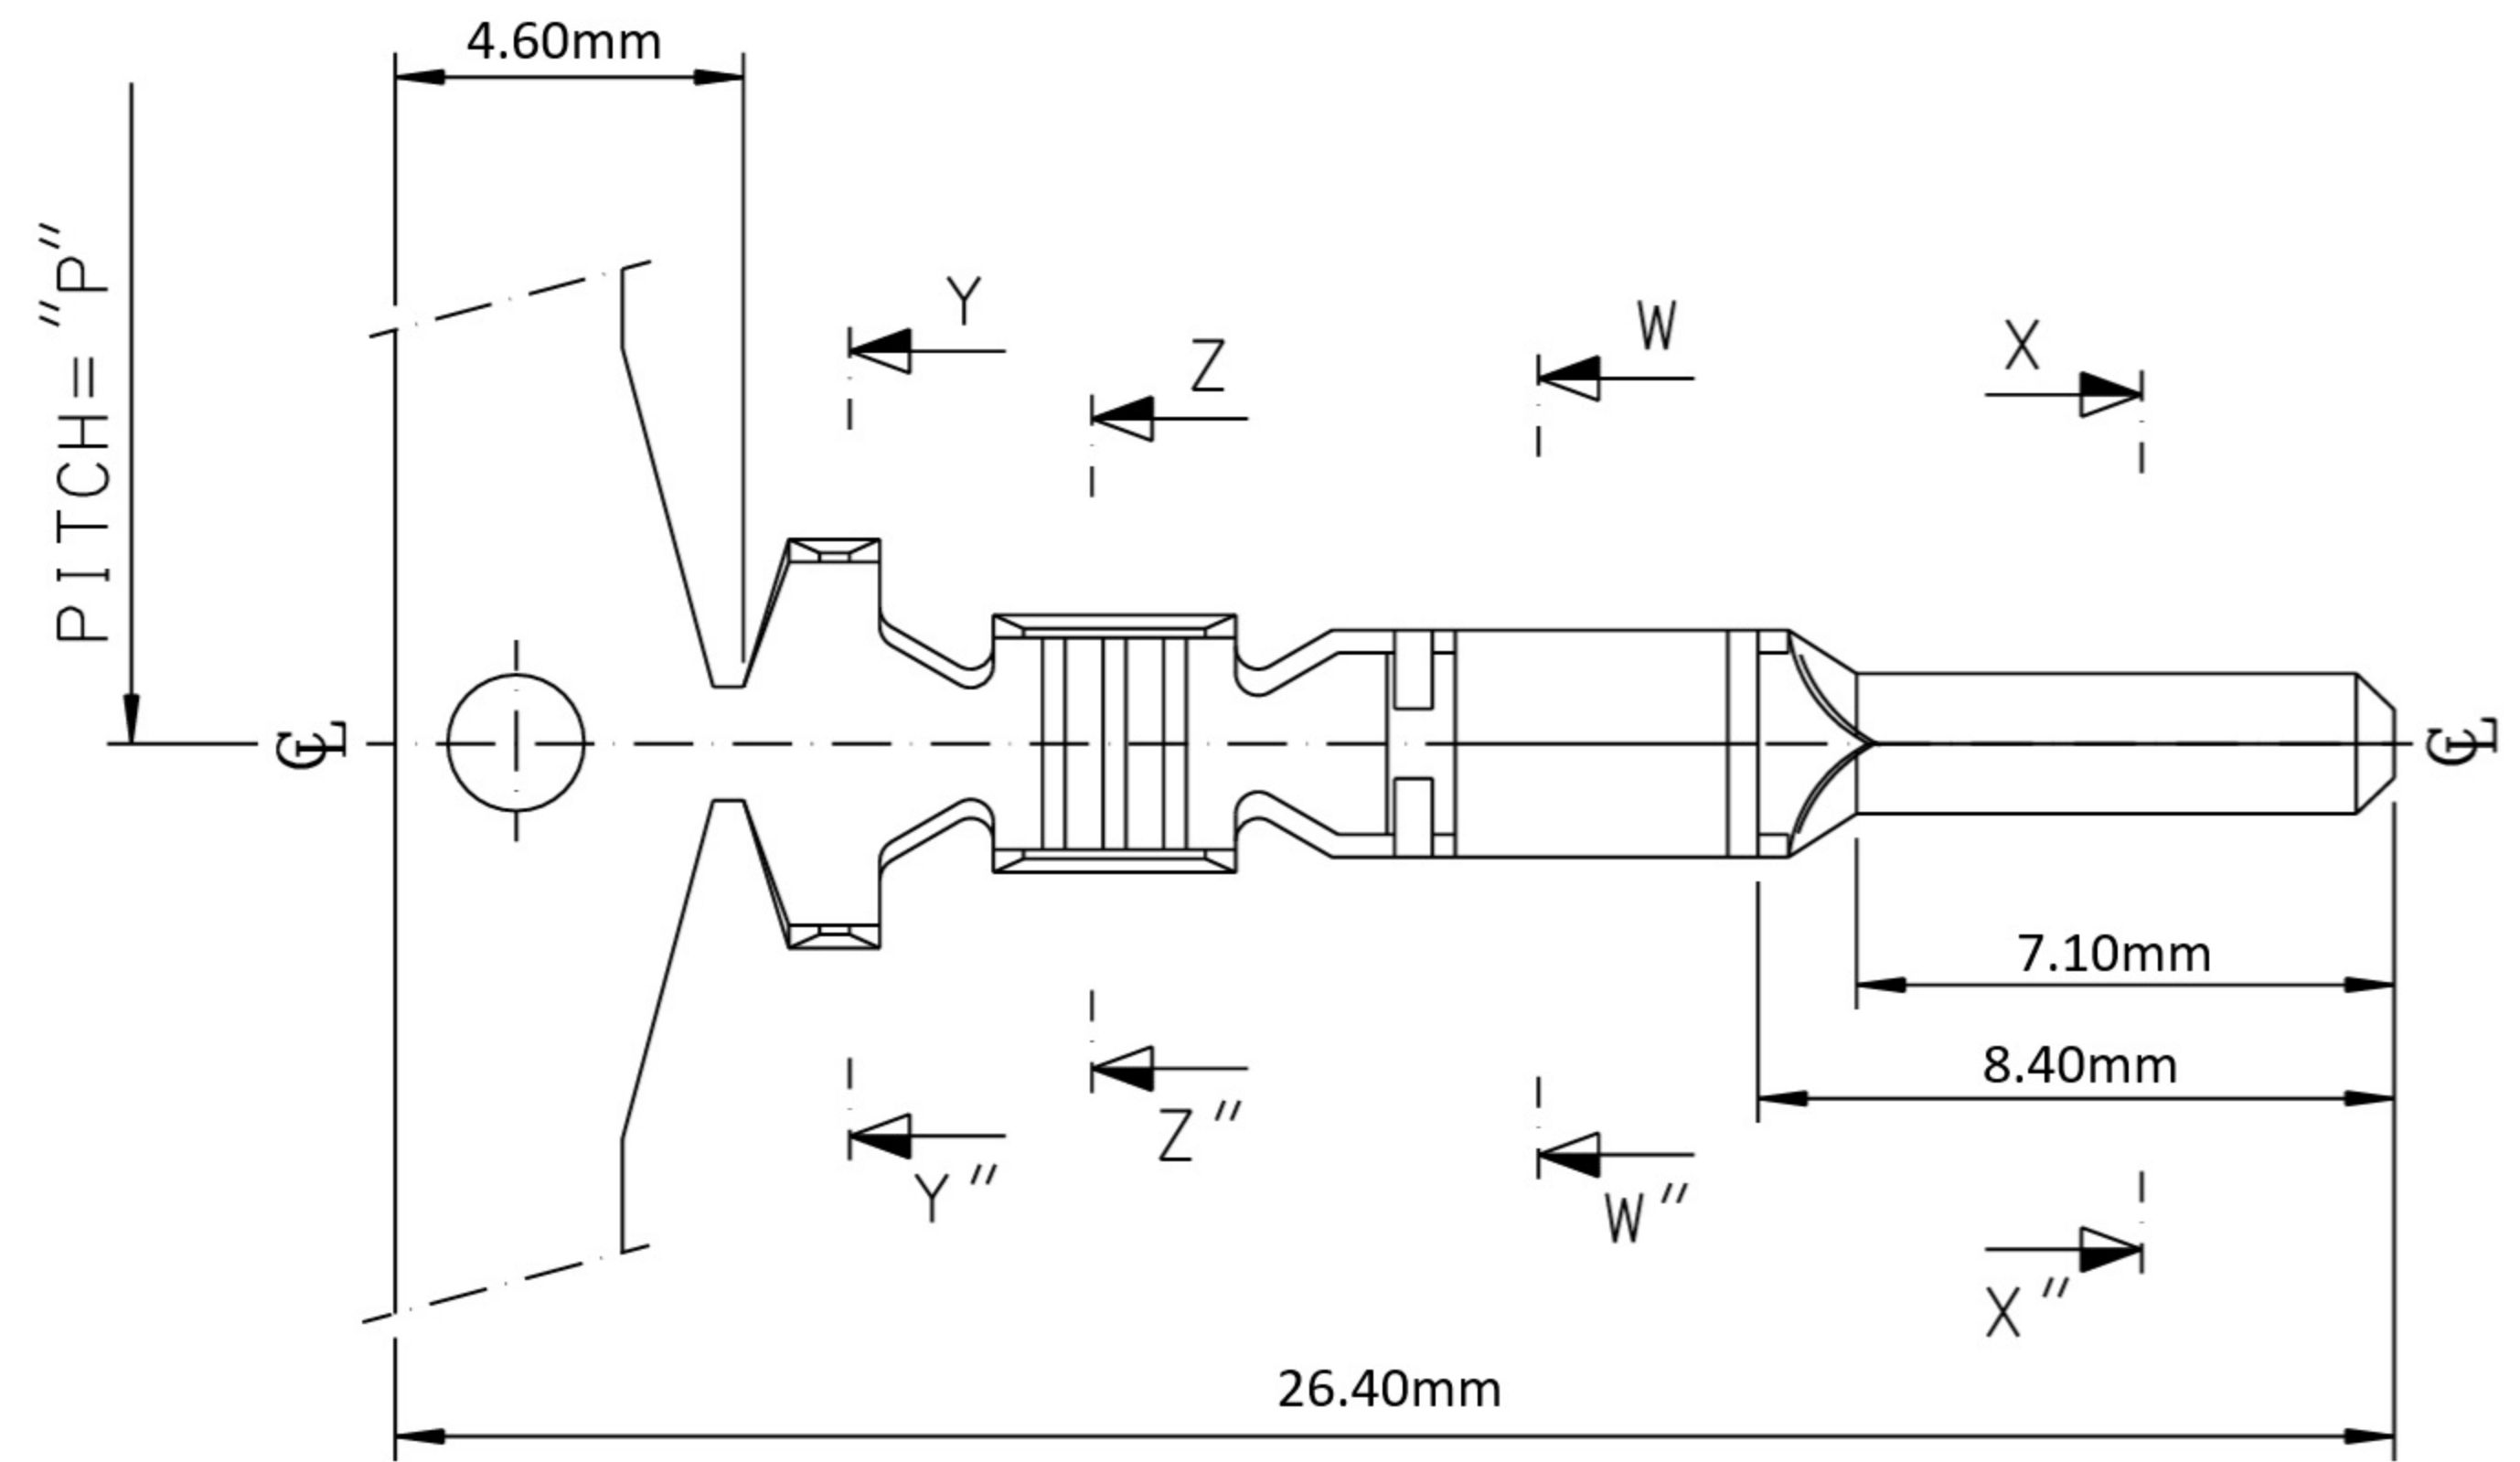

DIMENSIONS

MATERIAL NO	ENG. No.	AWG	a	b	c	d	PITCH "P"
357470210	35747-0210	#18-#14	3.40mm	3.80mm	5.20mm	4.80mm	12mm