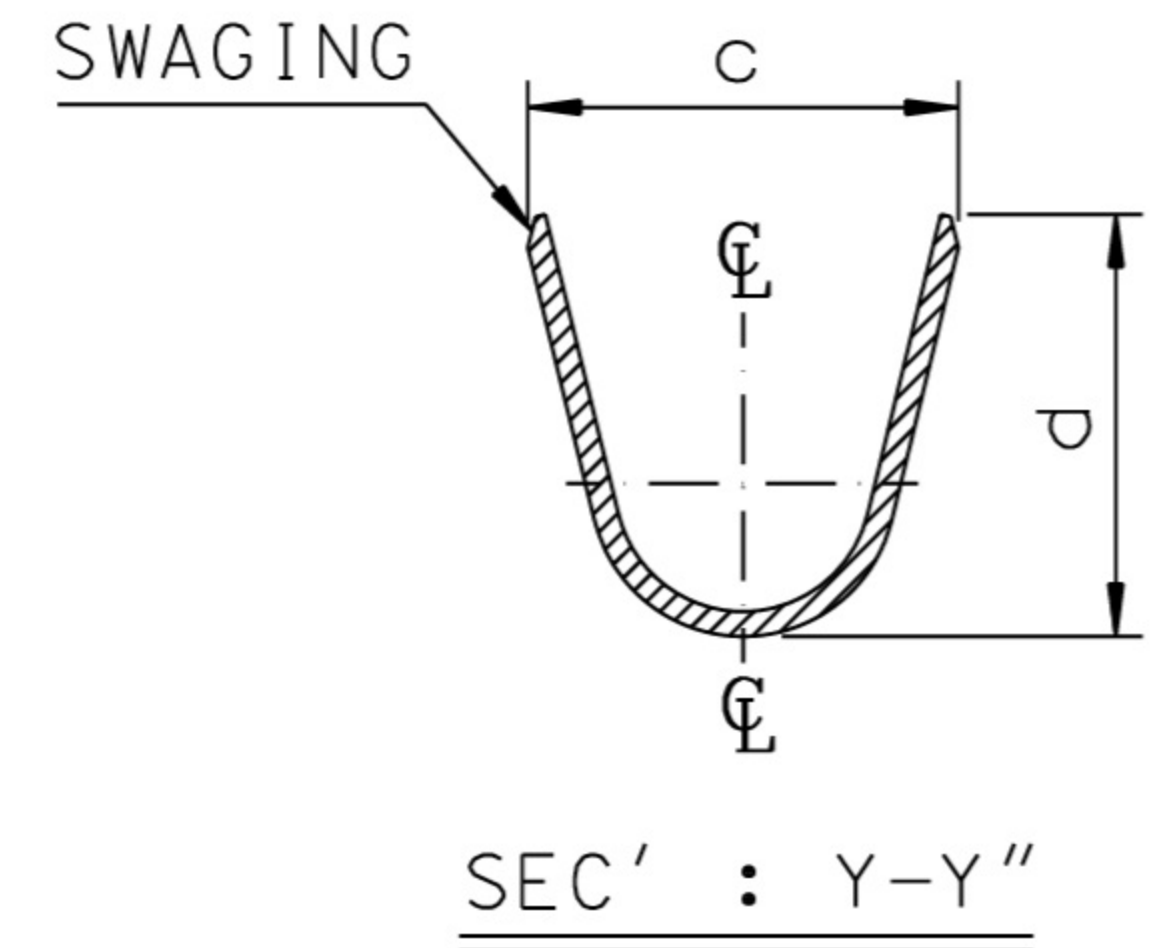

DIMENSIONS

MATERIAL NO	ENG. No.	AWG	a	b	c	d	PITCH "P"
357470210	35747-0210	#18-#14	3.40mm	3.80mm	5.20mm	4.80mm	12mm