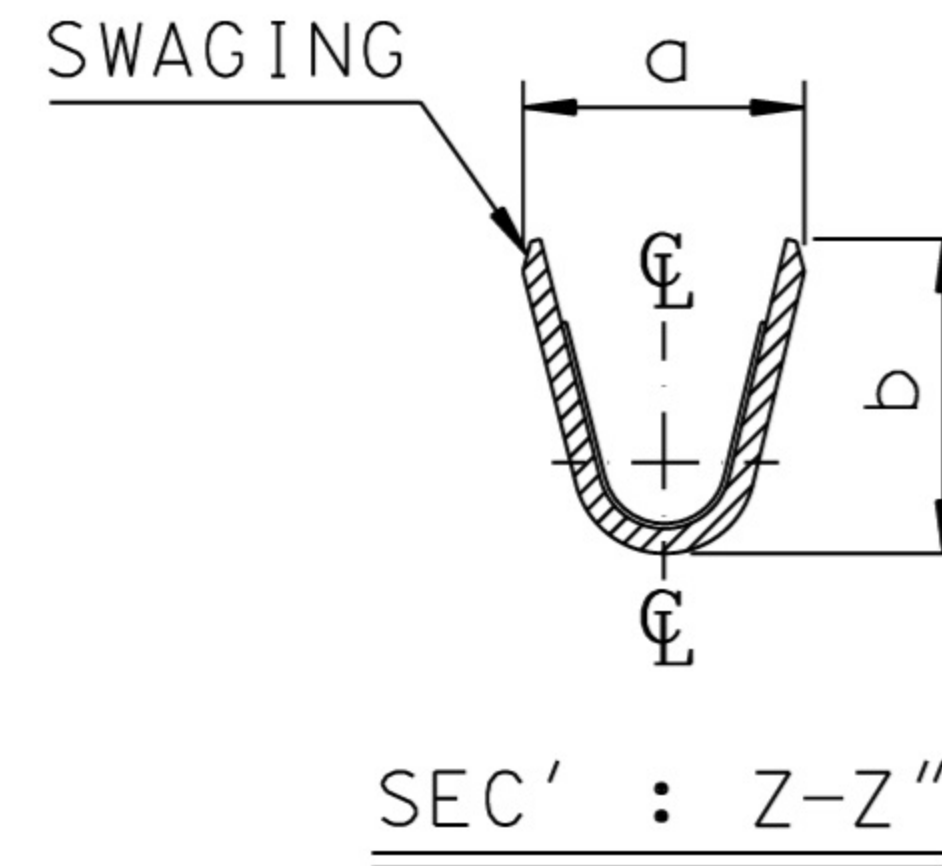

DIMENSIONS

MATERIAL NO	ENG. No.	AWG	a	b	c	d	PITCH "P"
357470210	35747-0210	#18-#14	3.40mm	3.80mm	5.20mm	4.80mm	12mm