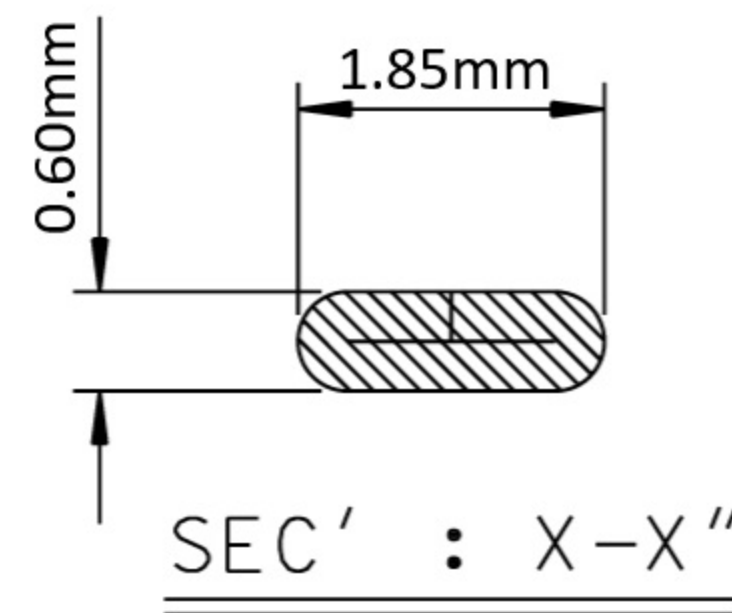

DIMENSIONS

MATERIAL NO	ENG. No.	AWG	a	b	c	d	PITCH "P"
357470210	35747-0210	#18-#14	3.40mm	3.80mm	5.20mm	4.80mm	12mm