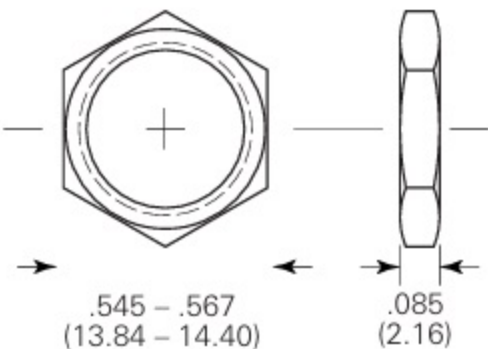

W23 Outline Dimensions

Terminal Style 1

Terminal Style 3

All dimensions are given as inches (mm)

Mounting Hardware

Hex Nut
(55-001D - Silver Color)

Lockwasher
(88-006B - Silver Color)

Knurled Nut
(55-008A - Silver Color)

Suggested Mounting Holes