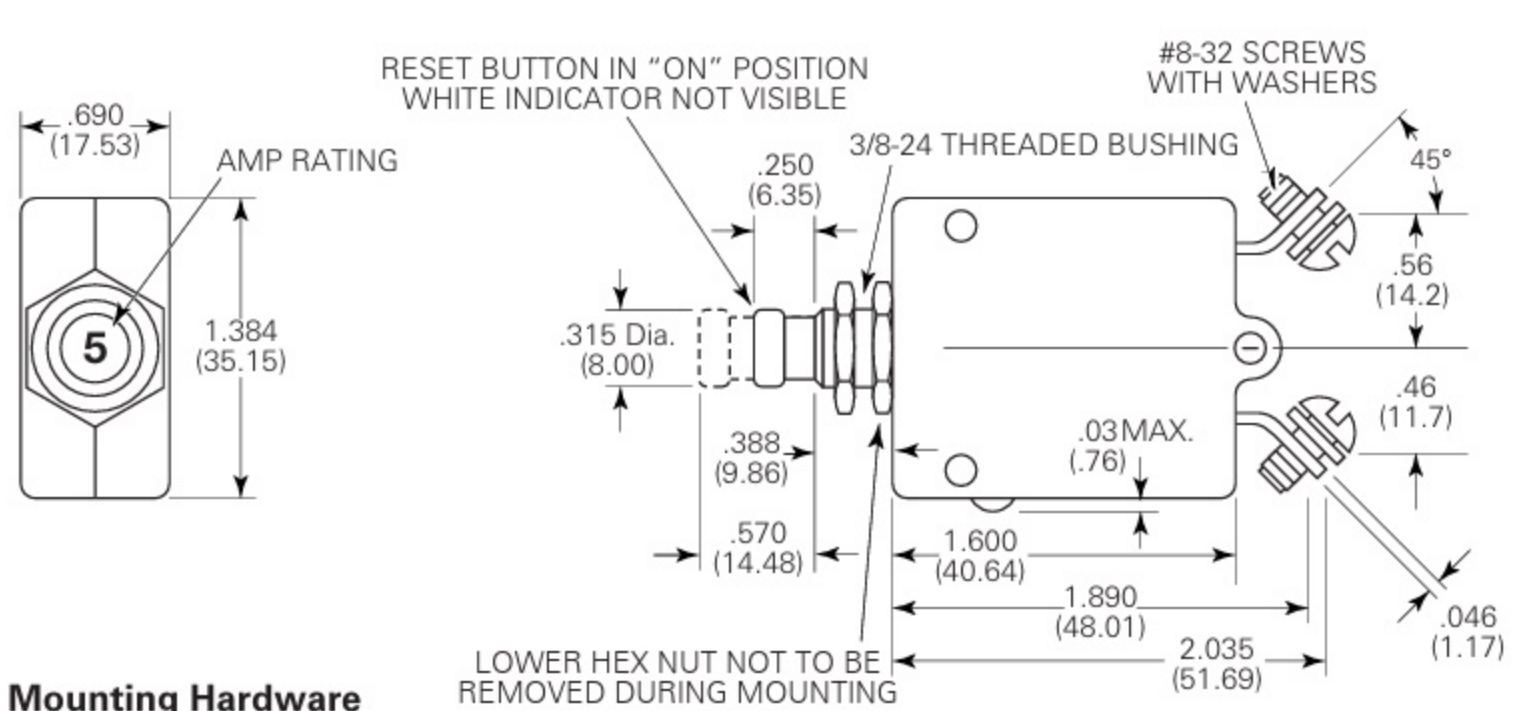

W23 Outline Dimensions

Terminal Style 1

Terminal Style 3

All dimensions are given as inches (mm)

Mounting Hardware

Hex Nut
(55-001D - Silver Color)

Lockwasher
(88-006B - Silver Color)

Knurled Nut
(55-008A - Silver Color)

Suggested Mounting Holes