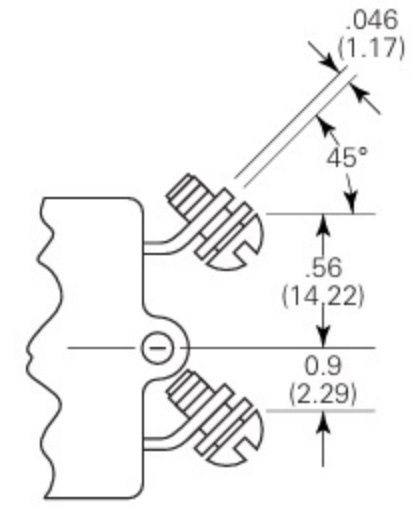

W23 Outline Dimensions

Terminal Style 1

Terminal Style 3

All dimensions are given as inches (mm)

Mounting Hardware

Hex Nut
(55-001D - Silver Color)

Lockwasher
(88-006B - Silver Color)

Knurled Nut
(55-008A - Silver Color)

Suggested Mounting Holes