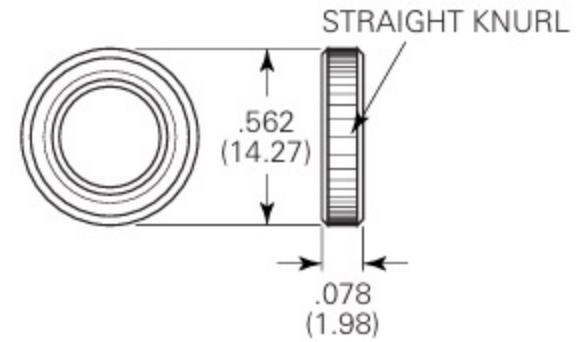

W23 Outline Dimensions

Terminal Style 1

Terminal Style 3

All dimensions are given as inches (mm)

Mounting Hardware

Hex Nut
(55-001D - Silver Color)

Lockwasher
(88-006B - Silver Color)

Knurled Nut
(55-008A - Silver Color)

Suggested Mounting Holes