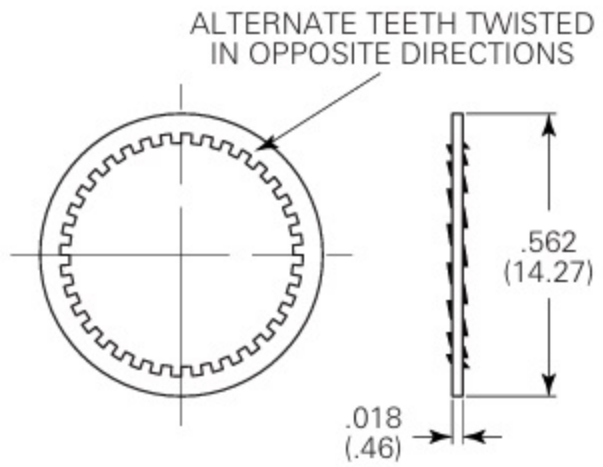

W23 Outline Dimensions

Terminal Style 1

Terminal Style 3

All dimensions are given as inches (mm)

Mounting Hardware

Hex Nut
(55-001D - Silver Color)

Lockwasher
(88-006B - Silver Color)

Knurled Nut
(55-008A - Silver Color)

Suggested Mounting Holes