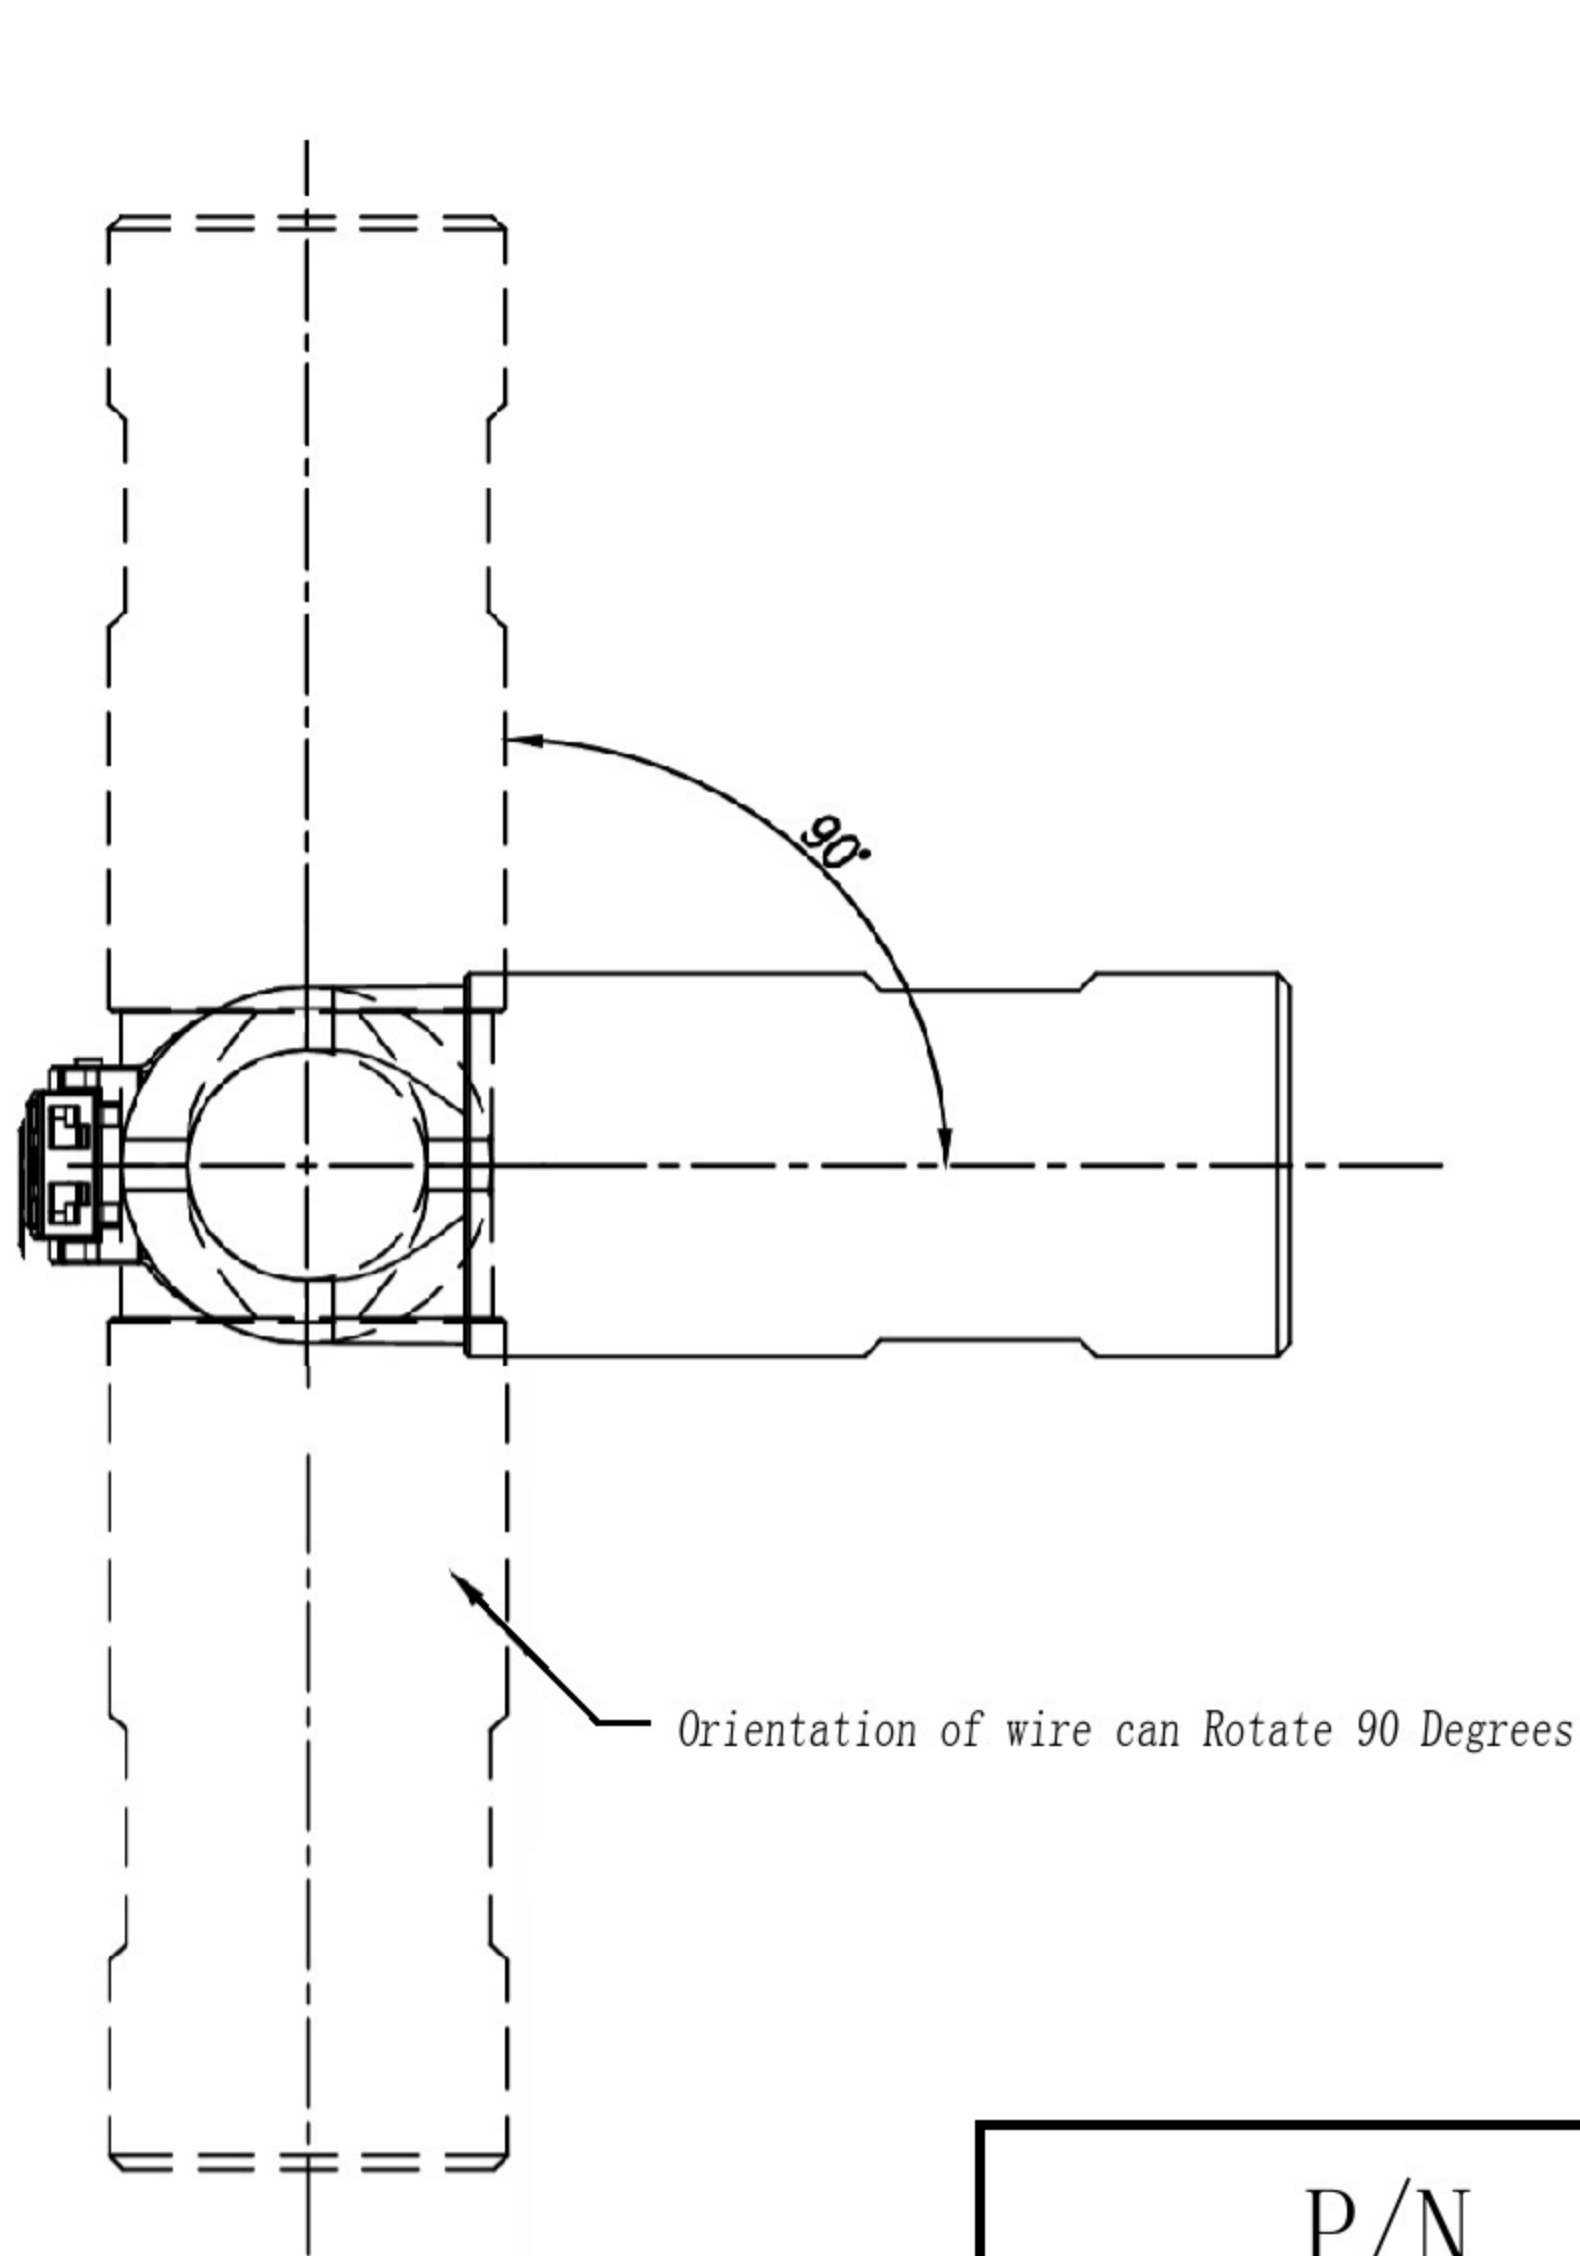

DIMENSIONS

Ordering Information

PL28	X	-	30	1	-	70
	\triangle Key & Color			HVIL		Cable Size
	"X", Orange			0, No HVIL		"70"=70mm ²
	"Y", Black			1, With HVIL		"50"=50mm ²
	"U", Yellow					"35"=35mm ²
	"V", Green					
	"W", Red					
	"T", Blue					

P/N	Model NO.	Accepted Wire OD
AC-HA000855	PL28X-301-70	19.5mm ± 0.5mm