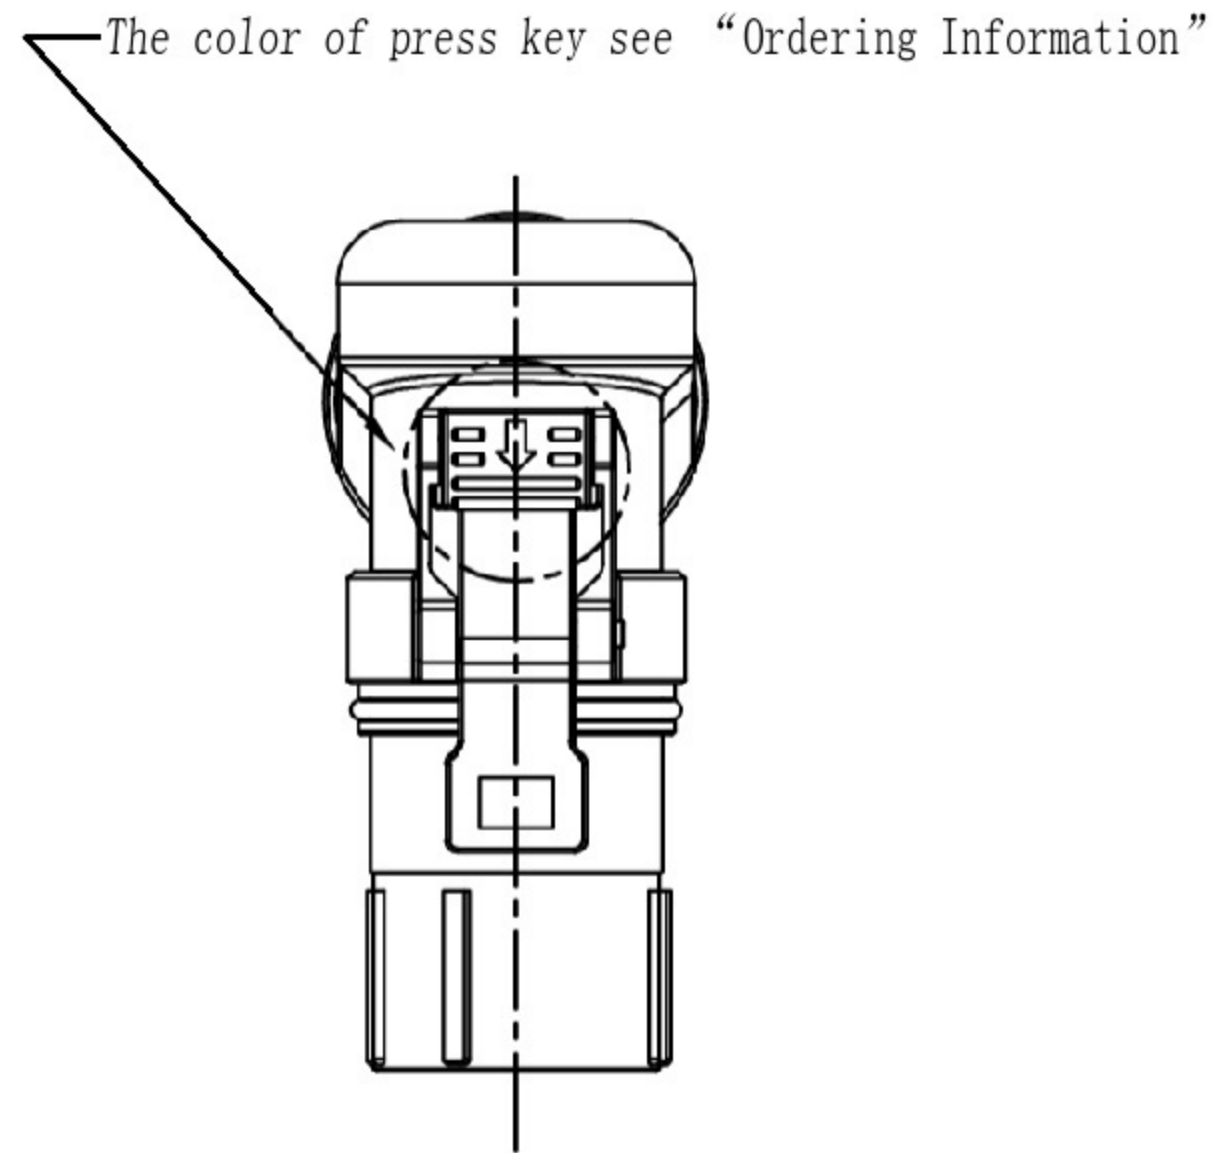

DIMENSIONS

Ordering Information

PL28	X	-	30	1	-	70
	\triangle Key & Color			HVIL		Cable Size
	"X", Orange			0, No HVIL		"70"=70mm ²
	"Y", Black			1, With HVIL		"50"=50mm ²
	"U", Yellow					"35"=35mm ²
	"V", Green					
	"W", Red					
	"T", Blue					

P/N	Model NO.	Accepted Wire OD
AC-HA000855	PL28X-301-70	19.5mm ± 0.5mm