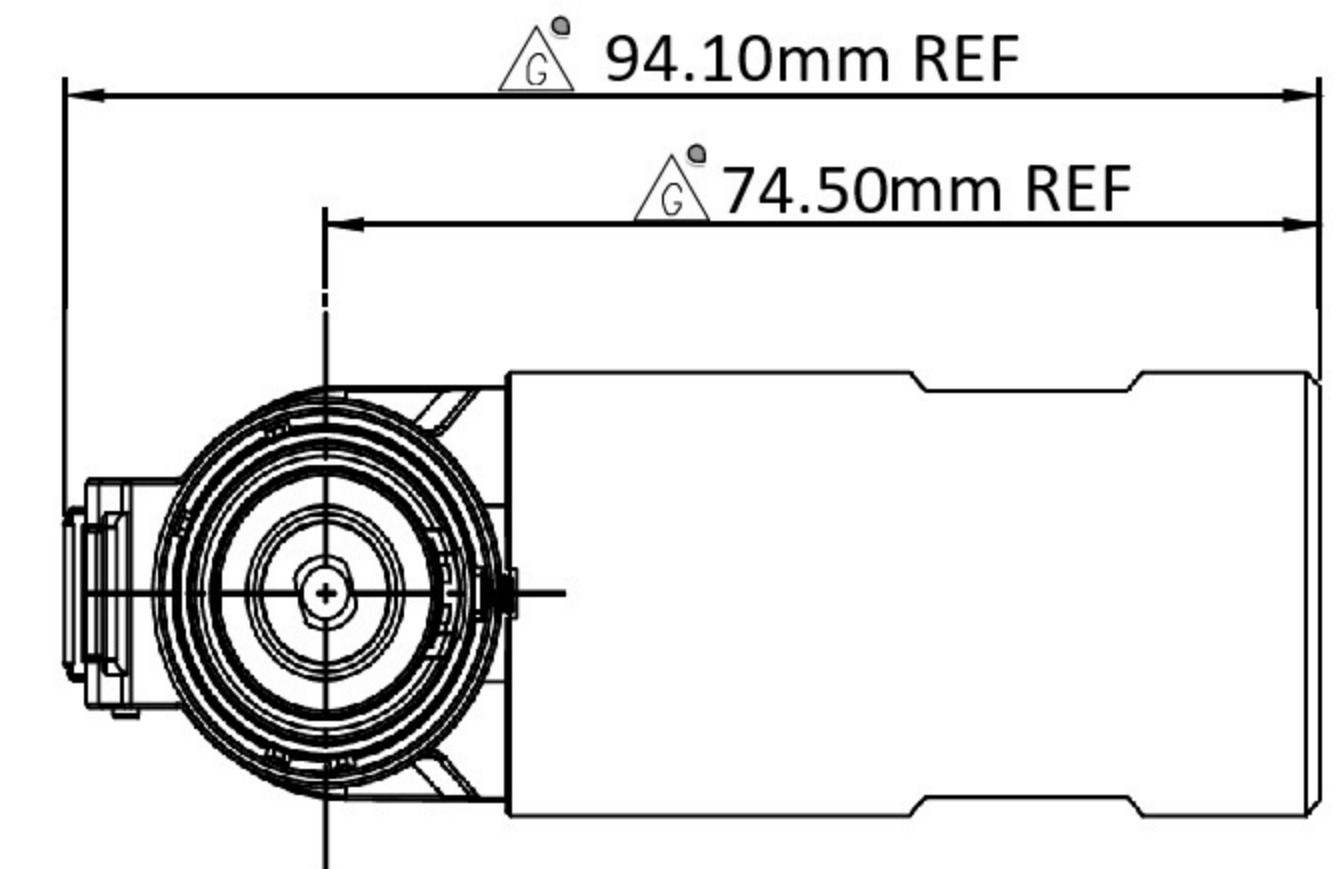

DIMENSIONS

Ordering Information

PL28	X	-	30	1	-	70
	\triangle Key & Color			HVIL		Cable Size
	"X", Orange			0, No HVIL		"70"=70mm ²
	"Y", Black			1, With HVIL		"50"=50mm ²
	"U", Yellow					"35"=35mm ²
	"V", Green					
	"W", Red					
	"T", Blue					

P/N	Model NO.	Accepted Wire OD
AC-HA000855	PL28X-301-70	19.5mm ± 0.5mm