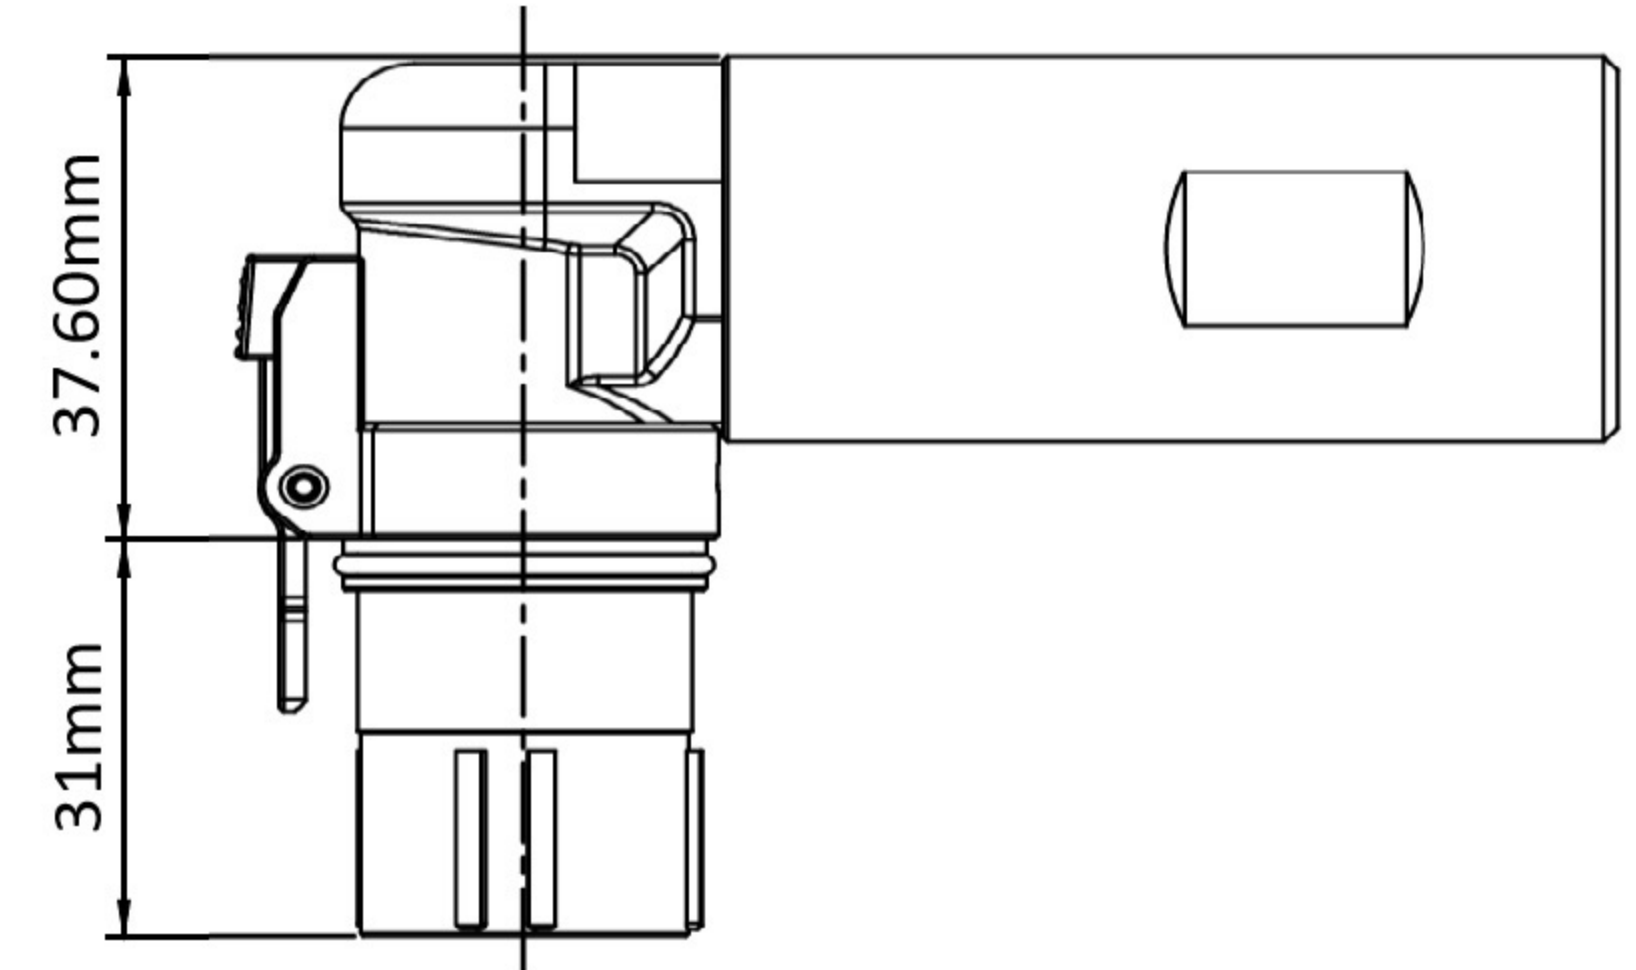

DIMENSIONS

Ordering Information

PL28	X	-	30	1	-	70
	\triangle Key & Color			HVIL		Cable Size
	"X", Orange			0, No HVIL		"70"=70mm ²
	"Y", Black			1, With HVIL		"50"=50mm ²
	"U", Yellow					"35"=35mm ²
	"V", Green					
	"W", Red					
	"T", Blue					

P/N	Model NO.	Accepted Wire OD
AC-HA000855	PL28X-301-70	19.5mm ± 0.5mm