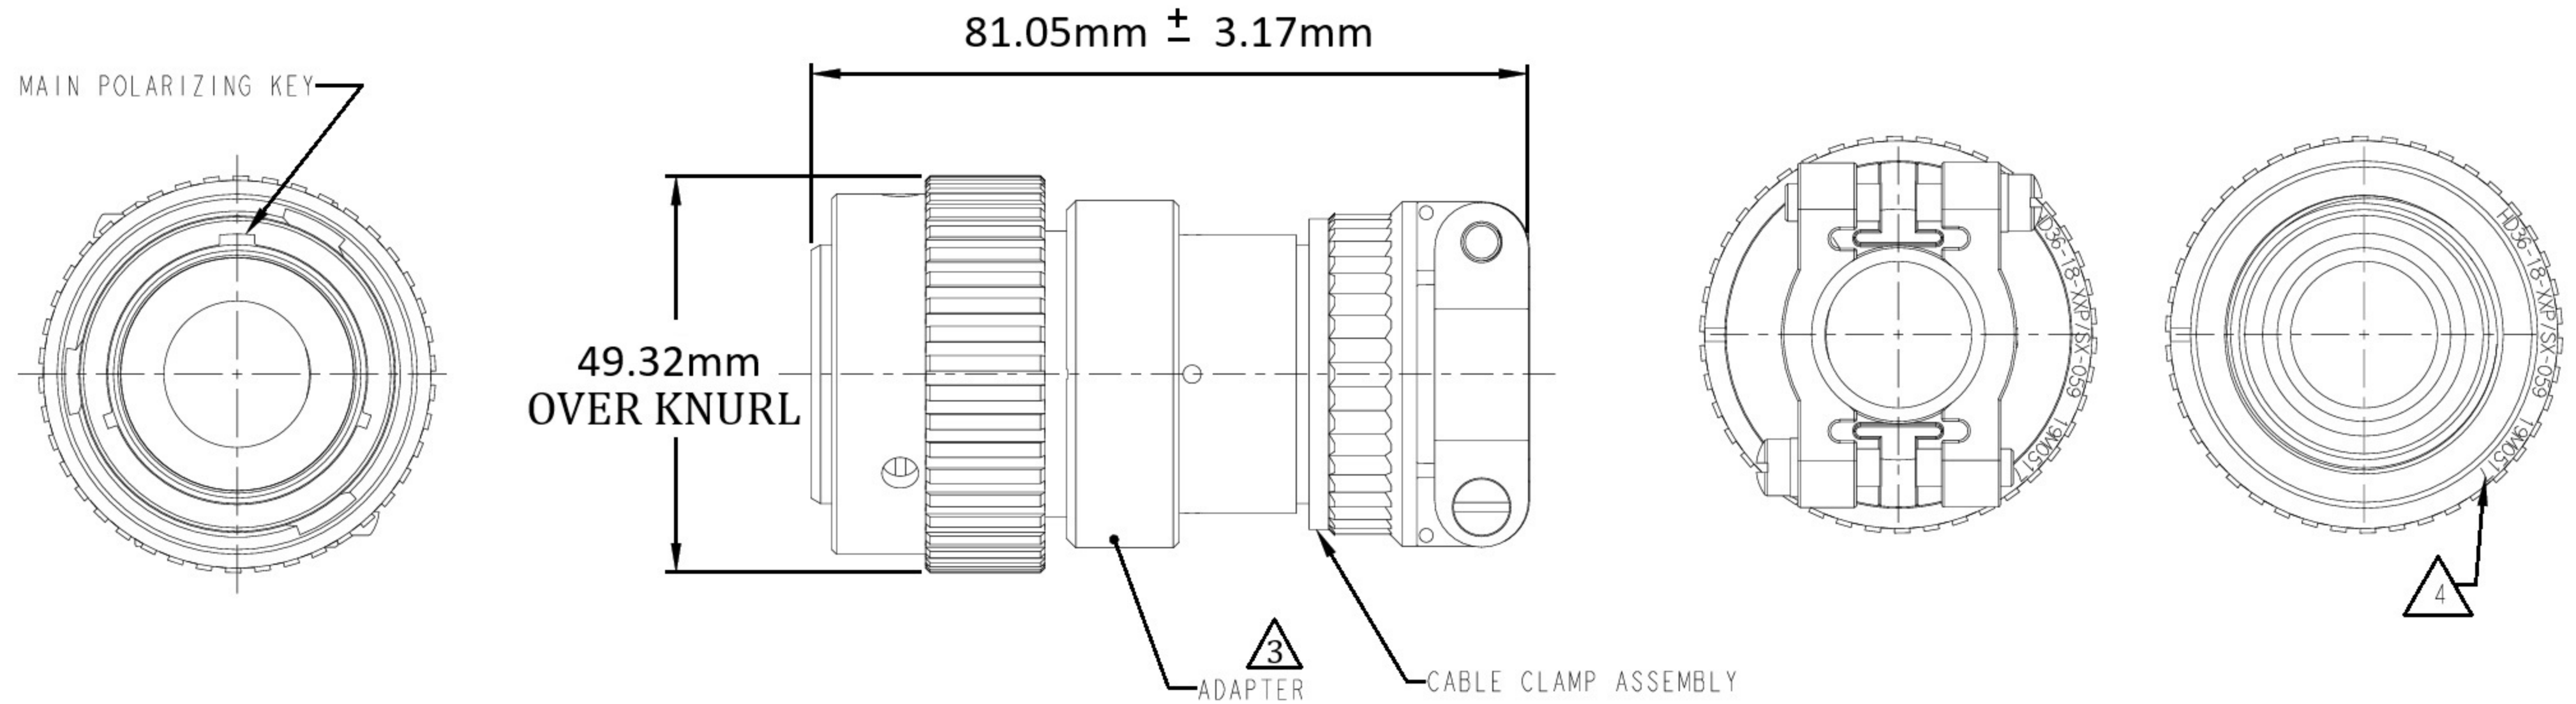

DIMENSIONS

4 DATE CODE: IDENTIFIES THE YEAR, MONTH, DAY AND HOUR OF ASSEMBLY.
 YEAR: FIRST AND SECOND DIGITS. (14=2014)
 MONTH: THIRD DIGIT, EXCLUDING I. A=JAN., B=FEB., C=MARCH... (K=OCT.)
 DAY: FOURTH AND FIFTH DIGITS (14=14th DAY)
 HOUR: SIXTH AND SEVENTH DIGITS (11=11AM)

3 MATERIAL:
 ADAPTER: 6061-T6 ALUMINIUM ALLOY,
 RETAINER RING: PA66 GF10,
 GROMMET: SILICONE VMQ (RED).

CABLE CLAMP ASSEMBLY HIDDEN VIEW

3D VIEW