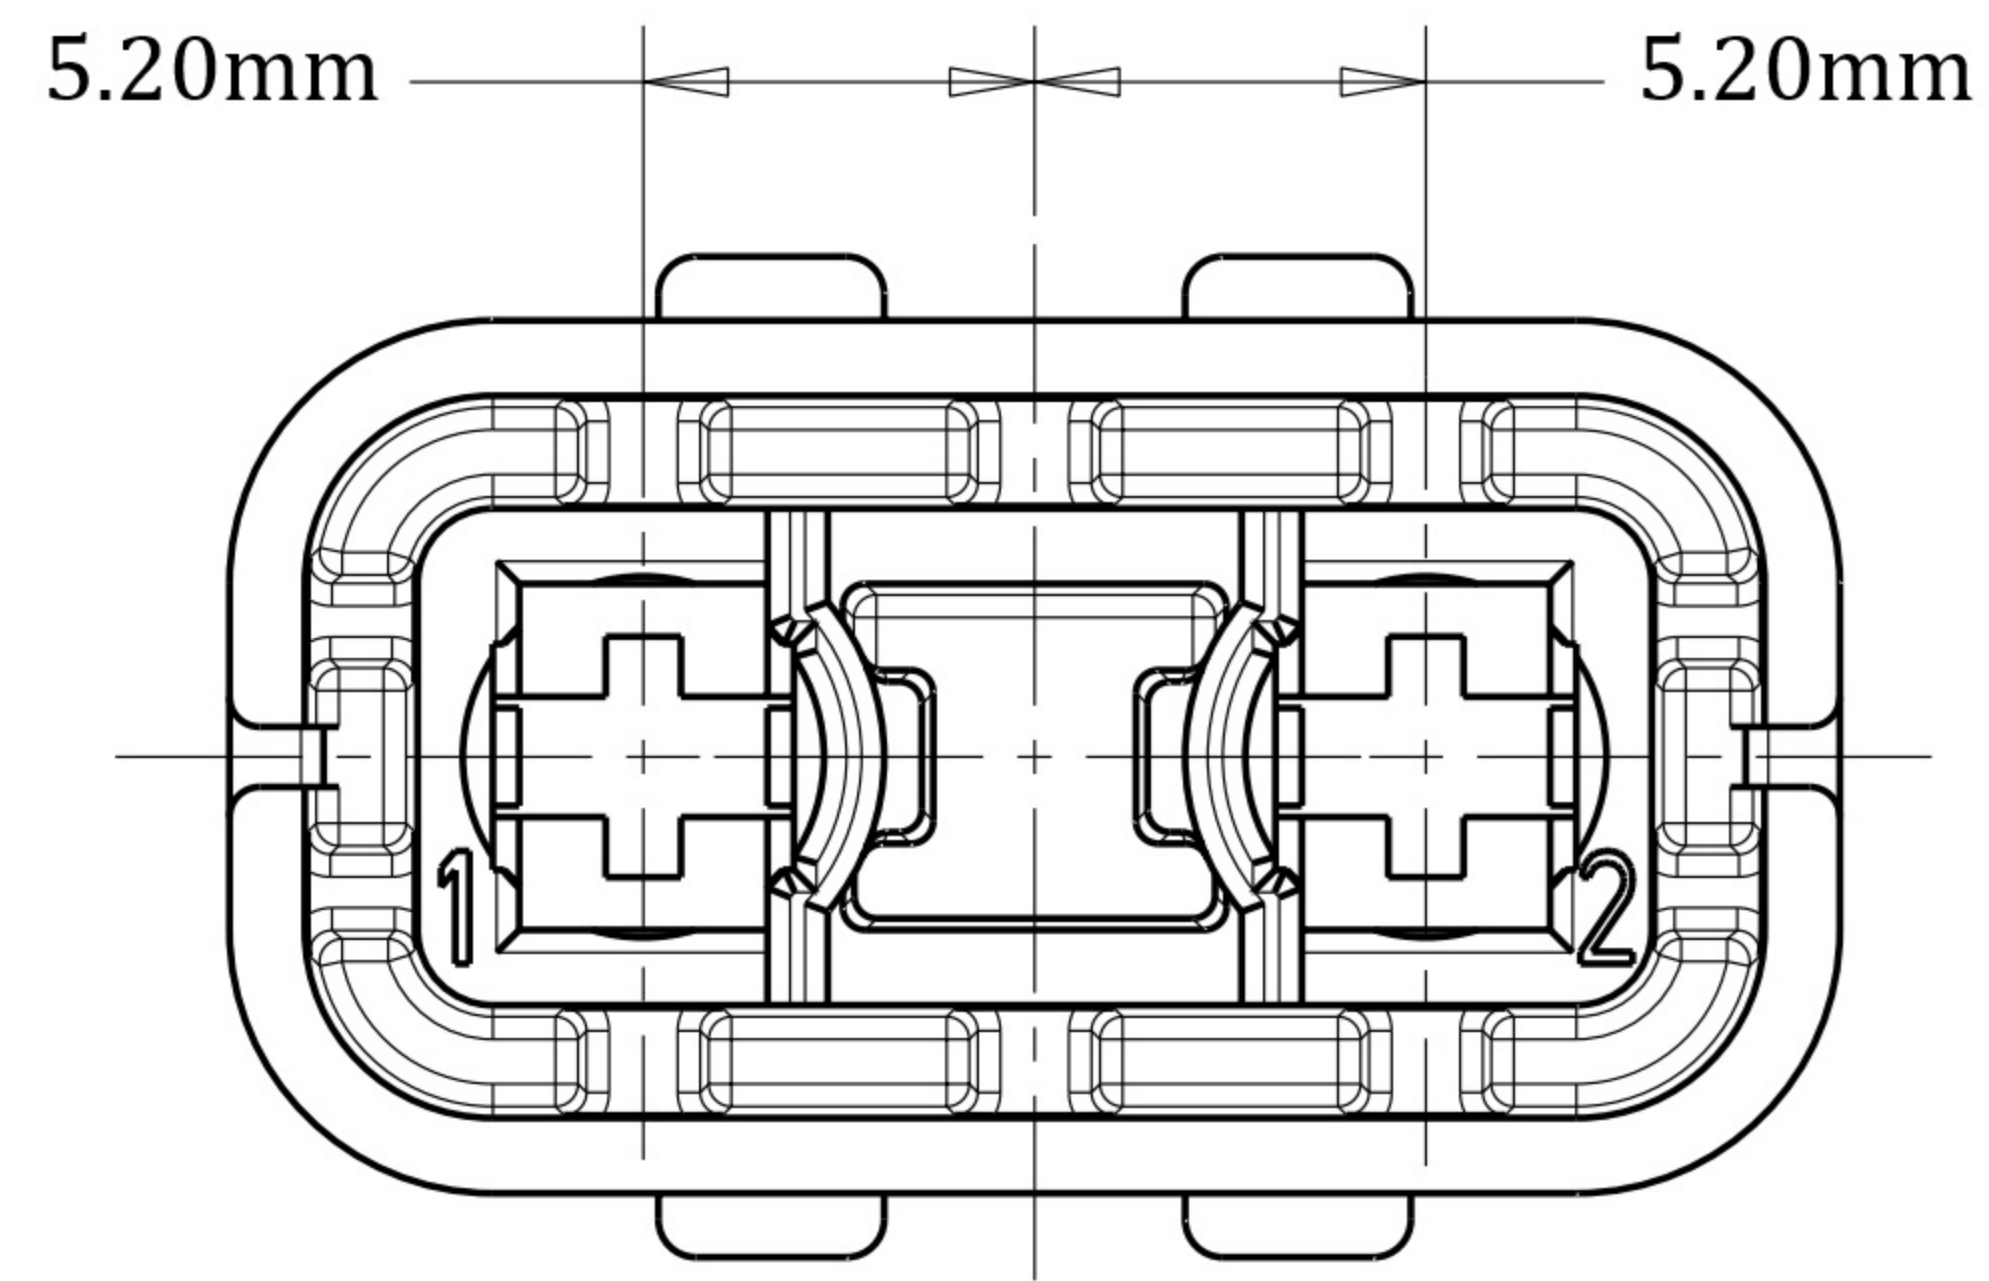

DIMENSIONS

- ① SHUNT MUST BE INSTALLED AS SHOWN
- ② JULIAN DATE CODE IN THIS LOCATION AT ASSEMBLY
- ③ TE PART NUMBER IN THIS LOCATION AT ASSEMBLY